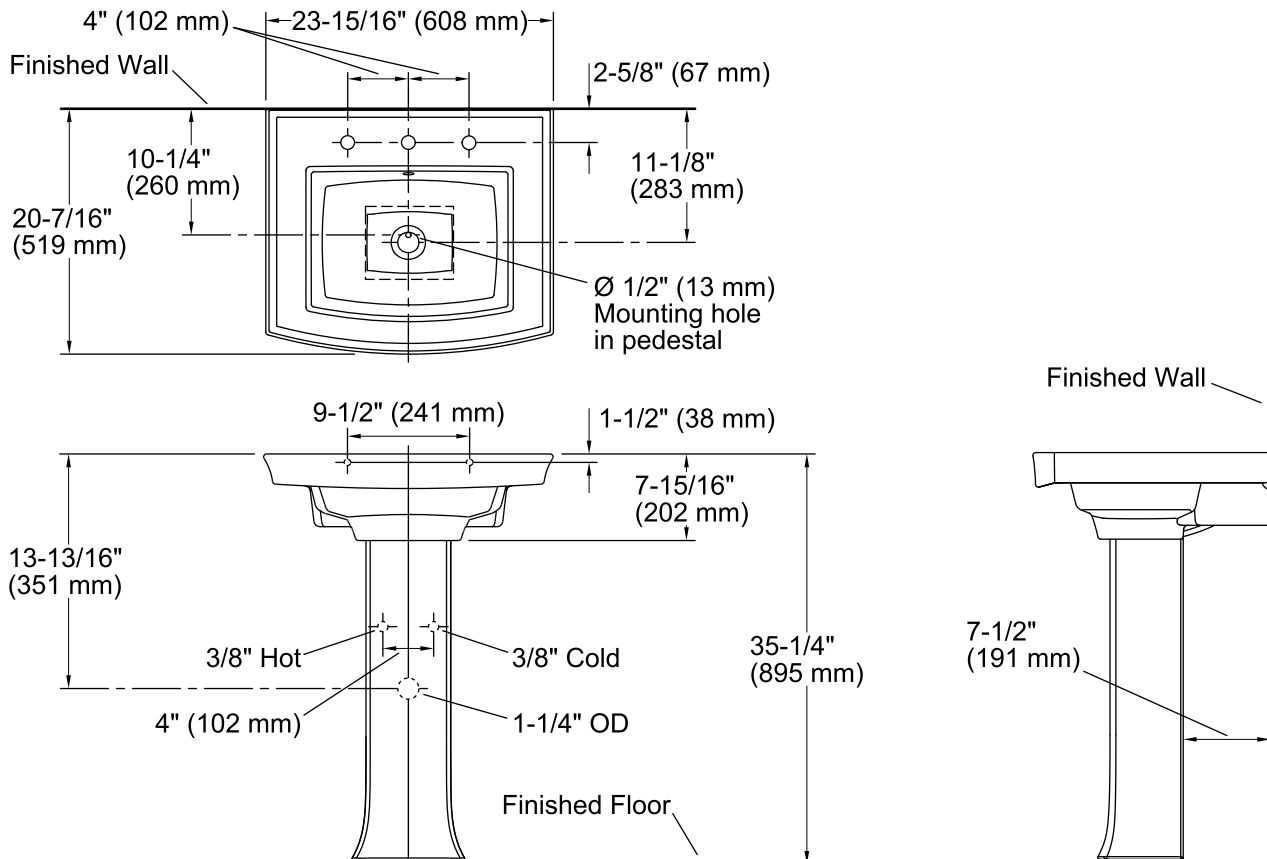

Features

- Vitreous china.
- Pedestal sink.
- Rectangular basin.
- With overflow.
- 8-inch centers.
- Coordinates with other products in the Archer collection.
- 24" (610 mm) x 20-1/2" (521 mm) x 35-1/4" (895 mm)

Recommended Accessories

- K-7605-P Angle Supply with Stop (pair)
- K-8998 P-Trap

Components

Product includes:

- K-2357 Bathroom Sink Pedestal
- K-2358-8 Pedestal Bathroom Sink Basin
- Additional included component/s: Pedestal hardware pack, and rubber pads.

Technical Information

All product dimensions are nominal.

Bowl configuration:	Single
Installation:	Pedestal
Bowl area (Only)	Length: 16-1/4" (413 mm) Width: 11-15/16" (303 mm) Water depth: 4" (102 mm)
Number of deck holes:	3
Faucet hole(s):	1-3/8" (35 mm)
Drain hole:	1-3/4" (44 mm)