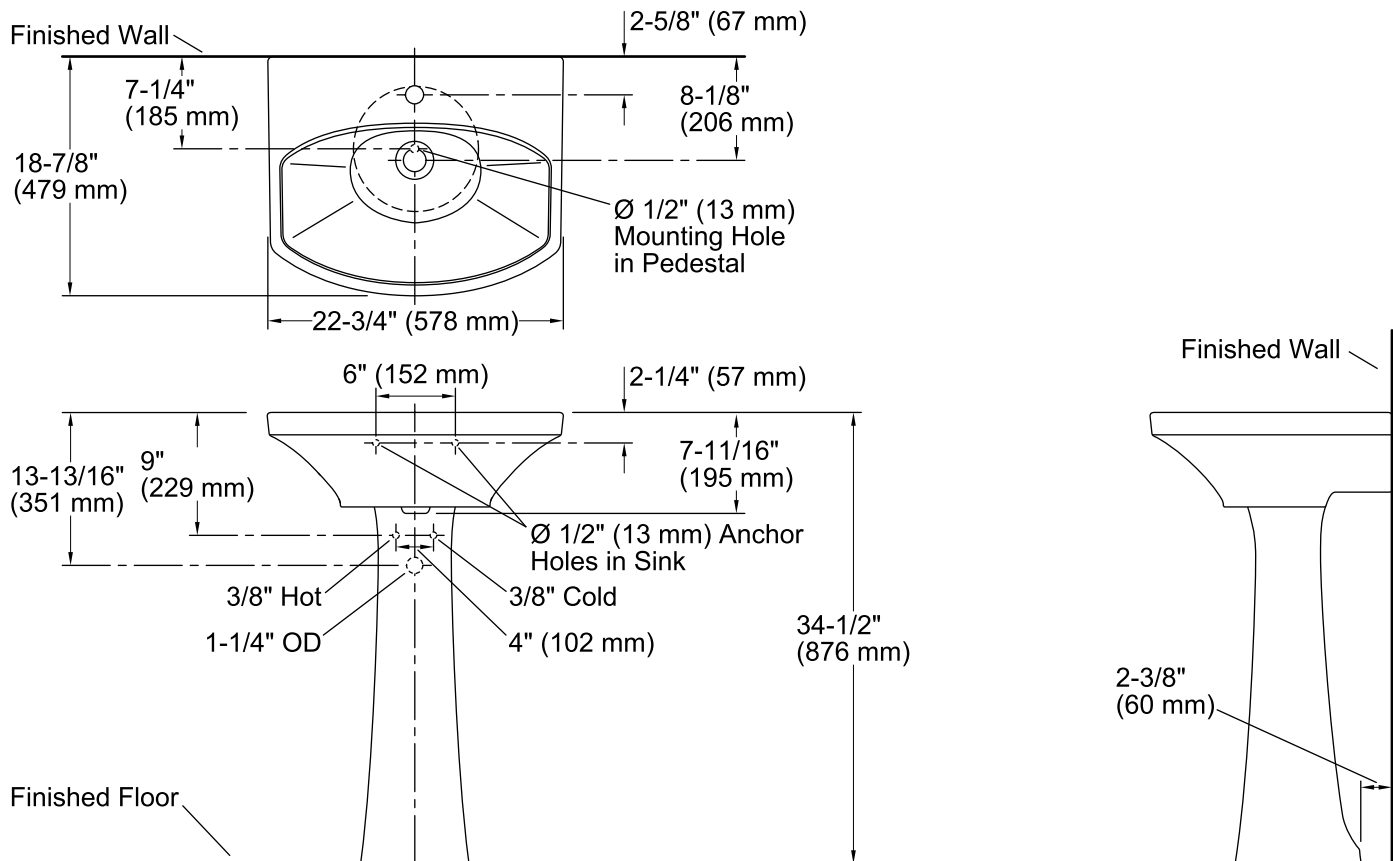

Features

- Vitreous china.
- Pedestal sink.
- Generous basin and deck size.
- With overflow.
- Single faucet hole.
- Coordinates with other products in the Cimarron collection.
- 22-3/4" (578 mm) x 18-7/8" (479 mm) x 34-1/2" (876 mm)

Components

Product includes:

K-2364 Bathroom Sink Pedestal

K-2363-1 Pedestal Bathroom Sink Basin

Additional included component/s: Pedestal accessory pack, and rubber pads.

Codes/Standards

ASME A112.19.2/CSA B45.1

Technical Information

All product dimensions are nominal.

Bowl configuration:	Single
Installation:	Pedestal
Bowl area (Only)	Length: 21" (533 mm) Width: 12-3/4" (324 mm) Water depth: 3-5/8" (92 mm)
Number of deck holes:	1
Faucet hole(s):	1-3/8" (35 mm)
Drain hole:	1-3/4" (44 mm)