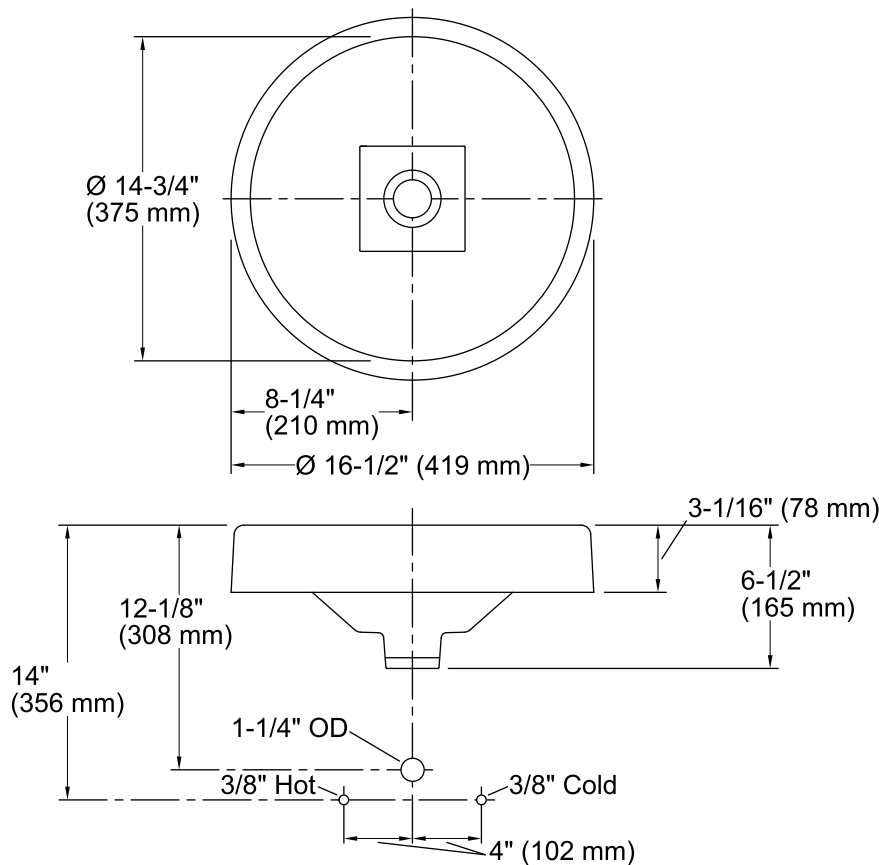

Inscribe® Wading Pool®

Drop-in Basement Sink
K-2388

Features

- Kohler® enameled cast iron.
- Drop-in.
- Round basin with a squared bottom.
- Without overflow.
- No faucet holes; requires wall- or counter-mount faucet.
- 16-1/2" (419 mm) diameter

THE BOLD LOOK
OF **KOHLER**®

Technical Information

All product dimensions are nominal.

Bowl configuration:	Single
Installation:	Drop-In
Bowl area (Only)	Diameter: 14-3/4" (375 mm) Water depth: 4-9/16" (116 mm)
Drain hole:	1-3/4" (44 mm)
Template:	1091072-7, required, included

The spout must be a minimum of 5" (127 mm) long for adequate clearance into the bathroom sink when installed with the centerline, as shown.

ADA compliant when installed to the specific requirements of these regulations.