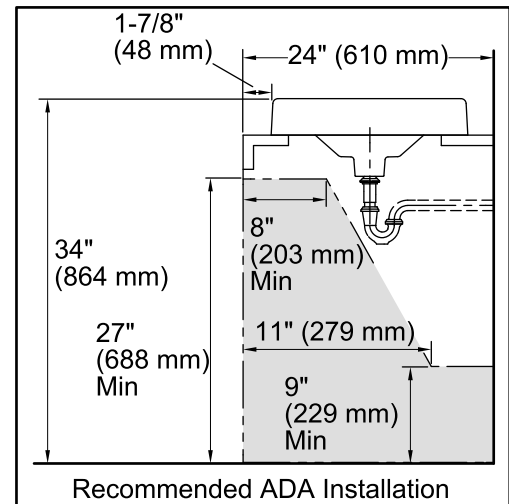

Inscribe® Wading Pool®

Drop-in Basement Sink
K-2388

Features

- Kohler® enameled cast iron.
- Drop-in.
- Round basin with a squared bottom.
- Without overflow.
- No faucet holes; requires wall- or counter-mount faucet.
- 16-1/2" (419 mm) diameter

THE BOLD LOOK
OF **KOHLER**®

Technical Information

All product dimensions are nominal.

Bowl configuration:	Single
Installation:	Drop-In
Bowl area (Only)	Diameter: 14-3/4" (375 mm) Water depth: 4-9/16" (116 mm)
Drain hole:	1-3/4" (44 mm)
Template:	1091072-7, required, included

The spout must be a minimum of 5" (127 mm) long for adequate clearance into the bathroom sink when installed with the centerline, as shown.

ADA compliant when installed to the specific requirements of these regulations.