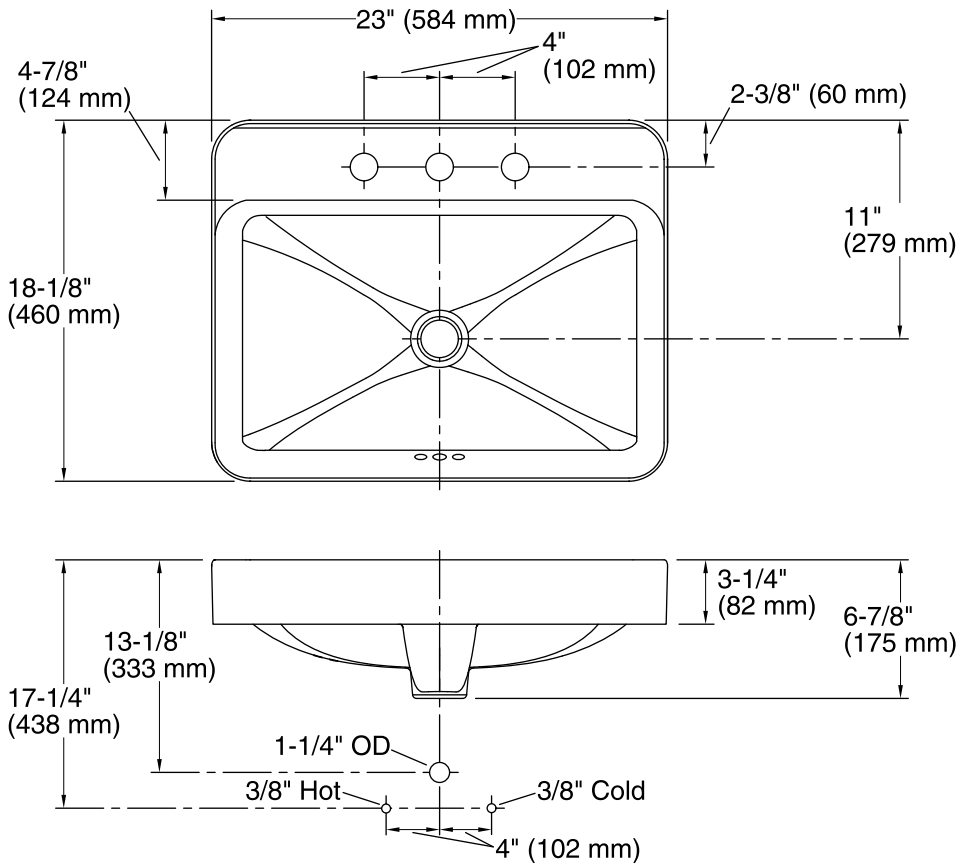

Features

- Vitreous china.
- Above-counter.
- Rectangular basin with a contemporary design.
- With overflow.
- 8-inch centers.
- 23" (584 mm) X 18-1/8" (460 mm)

ADA

Codes/Standards

ASME A112.19.2/CSA B45.1
ADA
ICC/ANSI A117.1

Technical Information

All product dimensions are nominal.

Bowl configuration:	Single
Installation:	Above-counter
Bowl area (Only)	Length: 22" (559 mm) Width: 13-1/4" (337 mm) Water depth: 3-3/4" (95 mm)
Number of deck holes:	3
Faucet hole(s):	1-3/8" (35 mm)
Drain hole:	1-3/8" (35 mm)
Template:	1144641-7, required, included

Notes

Install this product according to the installation instructions.

Choose a faucet that will provide adequate clearance and will direct the water stream to the center of the bathroom sink.

NOTICE: Countertop manufacturer or cutter must use the cut-out template provided with the product or a current one provided by Kohler Co. (call 1-800-4KOHLER). Kohler Co. is not responsible for cut-out errors when incorrect cut-out template is used.