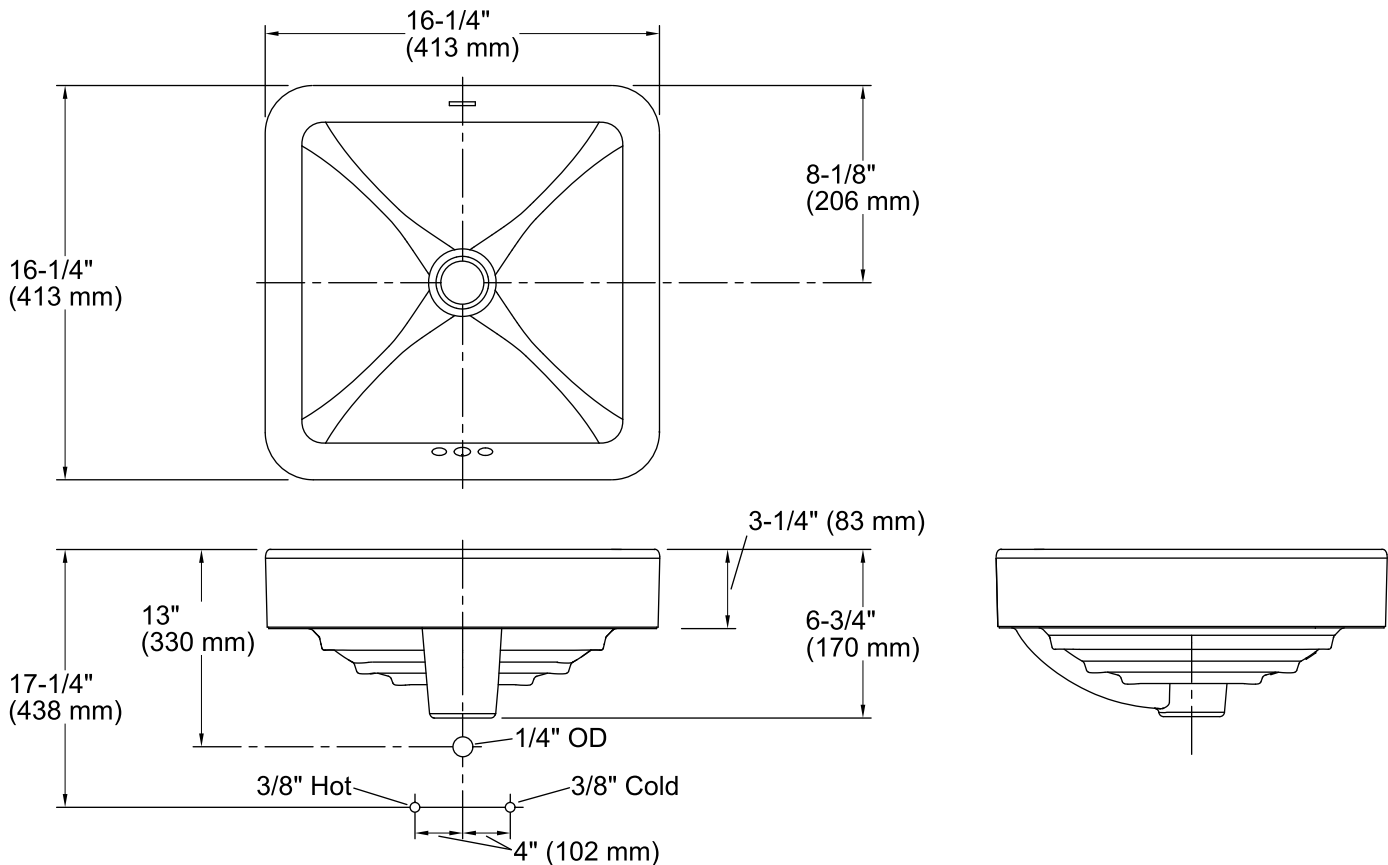

Features

- Vitreous china.
- Above-counter.
- Square basin with a contemporary design.
- With overflow.
- No faucet holes; requires wall- or counter-mount faucet.
- 16-1/4" (413 mm) x 16-1/4" (413 mm)

ADA

Color	Code	Description
	0	White
	96	Biscuit
	47	Almond
	95	Ice™ Grey
	7	Black Black™

Technical Information

All product dimensions are nominal.

Bowl configuration:	Single
Installation:	Above-counter
Bowl area (Only)	Length: 15-3/4" (400 mm) Width: 15-3/4" (400 mm) Water depth: 3-3/4" (95 mm)
Drain hole:	1-3/4" (44 mm)
Template:	1144642-7, required, included