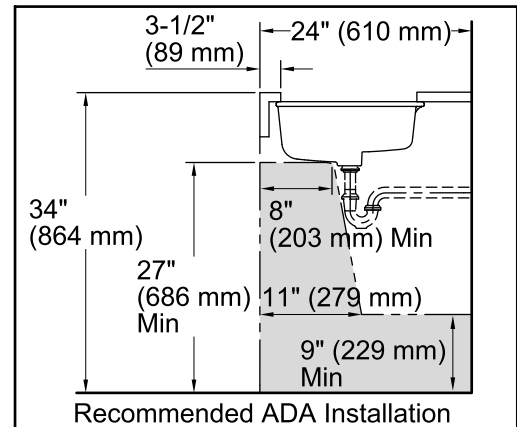

Features

- Vitreous china.
- Under-mount.
- Rectangular basin with contemporary design.
- With overflow.
- No faucet holes; requires wall- or counter-mount faucet.
- 17-1/4" (438 mm) x 13" (330 mm)

Recommended Accessories

K-8998 P-Trap

Components

Product includes:
1193643 Basin Clamps

ADA

Codes/Standards

ASME A112.19.2/CSA B45.1
ADA
ICC/ANSI A117.1

KOHLER® One-Year Limited Warranty

See website for detailed warranty information.

Technical Information

All product dimensions are nominal.

Bowl configuration:	Single
Installation:	Under-mount
Bowl area (Only)	Length: 17-1/4" (438 mm) Width: 13" (330 mm) Water depth: 3-1/8" (79 mm)
Drain hole:	1-3/4" (44 mm)
Template:	1109226-7, required, not included