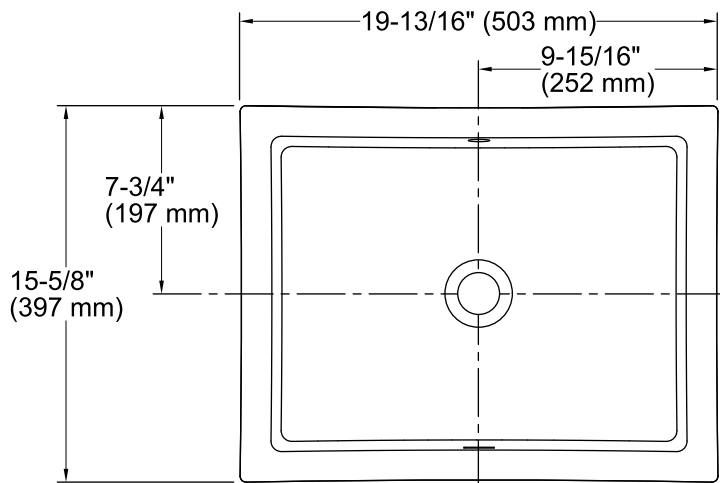

Features

- Vitreous china.
- Under-mount.
- Rectangular basin with contemporary design.
- With overflow.
- No faucet holes; requires wall- or counter-mount faucet.
- 17-1/4" (438 mm) x 13" (330 mm)

Recommended Accessories

K-8998 P-Trap

Components

Product includes:
1193643 Basin Clamps

ADA

Codes/Standards

ASME A112.19.2/CSA B45.1
ADA
ICC/ANSI A117.1

KOHLER® One-Year Limited Warranty

See website for detailed warranty information.

Technical Information

All product dimensions are nominal.

Bowl configuration:	Single
Installation:	Under-mount
Bowl area (Only)	Length: 17-1/4" (438 mm) Width: 13" (330 mm) Water depth: 3-1/8" (79 mm)
Drain hole:	1-3/4" (44 mm)
Template:	1109226-7, required, not included