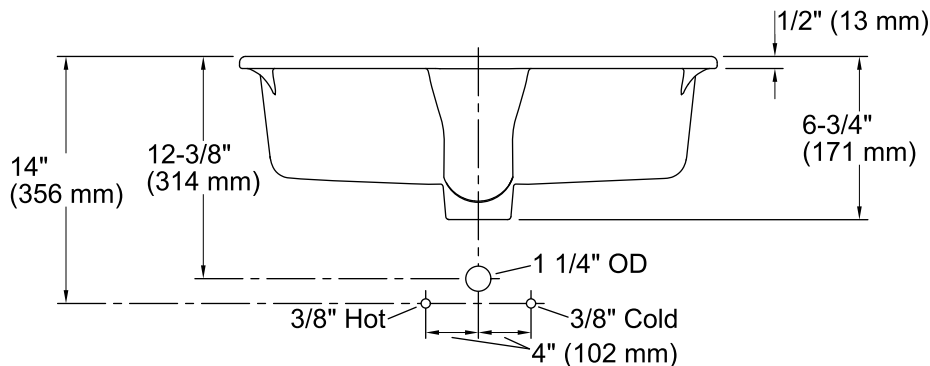

Features

- Vitreous china.
- Under-mount.
- Rectangular basin with contemporary design.
- With overflow.
- No faucet holes; requires wall- or counter-mount faucet.
- 17-1/4" (438 mm) x 13" (330 mm)

Recommended Accessories

K-8998 P-Trap

Components

Product includes:
1193643 Basin Clamps

ADA

Codes/Standards

ASME A112.19.2/CSA B45.1
ADA
ICC/ANSI A117.1

KOHLER® One-Year Limited Warranty

See website for detailed warranty information.

Technical Information

All product dimensions are nominal.

Bowl configuration:	Single
Installation:	Under-mount
Bowl area (Only)	Length: 17-1/4" (438 mm) Width: 13" (330 mm) Water depth: 3-1/8" (79 mm)
Drain hole:	1-3/4" (44 mm)
Template:	1109226-7, required, not included