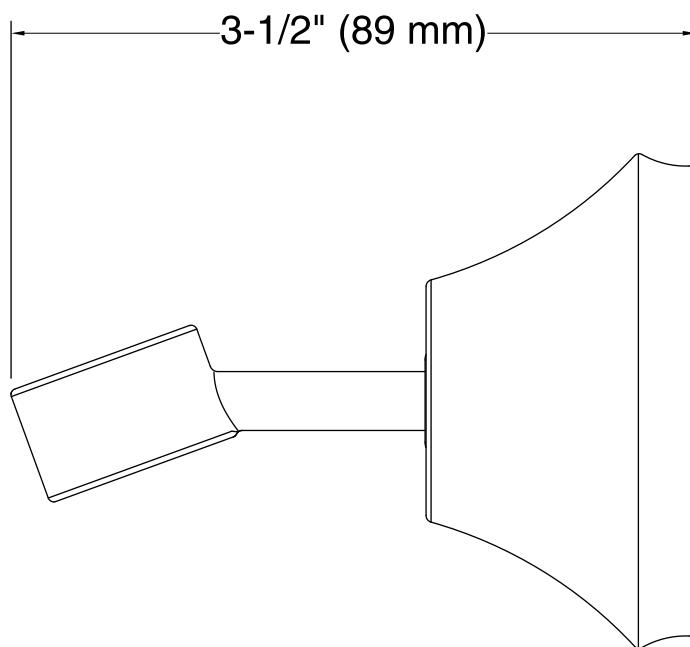

Features

- Holder pivots and rotates to position handshower at desired angle.
- Handshower not included.
- Coordinates with other products in the Forté collection.
- 3-1/2" (89 mm) x 2-1/4" (57 mm)

Material

Technical Information

All product dimensions are nominal.

Notes

Install this product according to the installation guide.