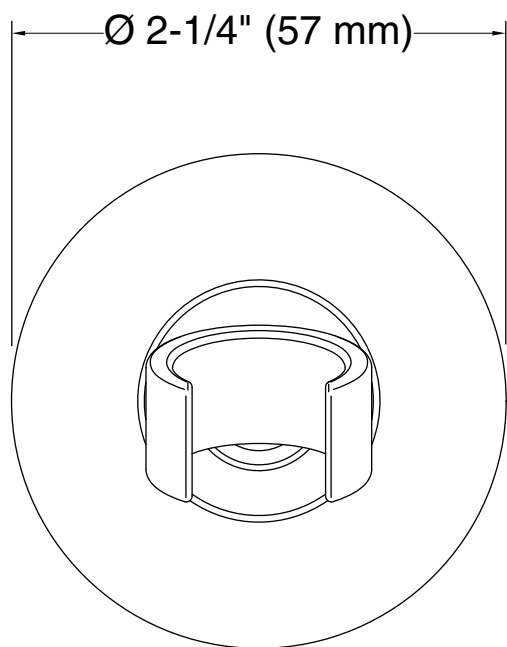

Features

- Holder pivots and rotates to position handshower at desired angle.
- Handshower not included.
- Coordinates with other products in the Forté collection.
- 3-1/2" (89 mm) x 2-1/4" (57 mm)

Material

Technical Information

All product dimensions are nominal.

Notes

Install this product according to the installation guide.