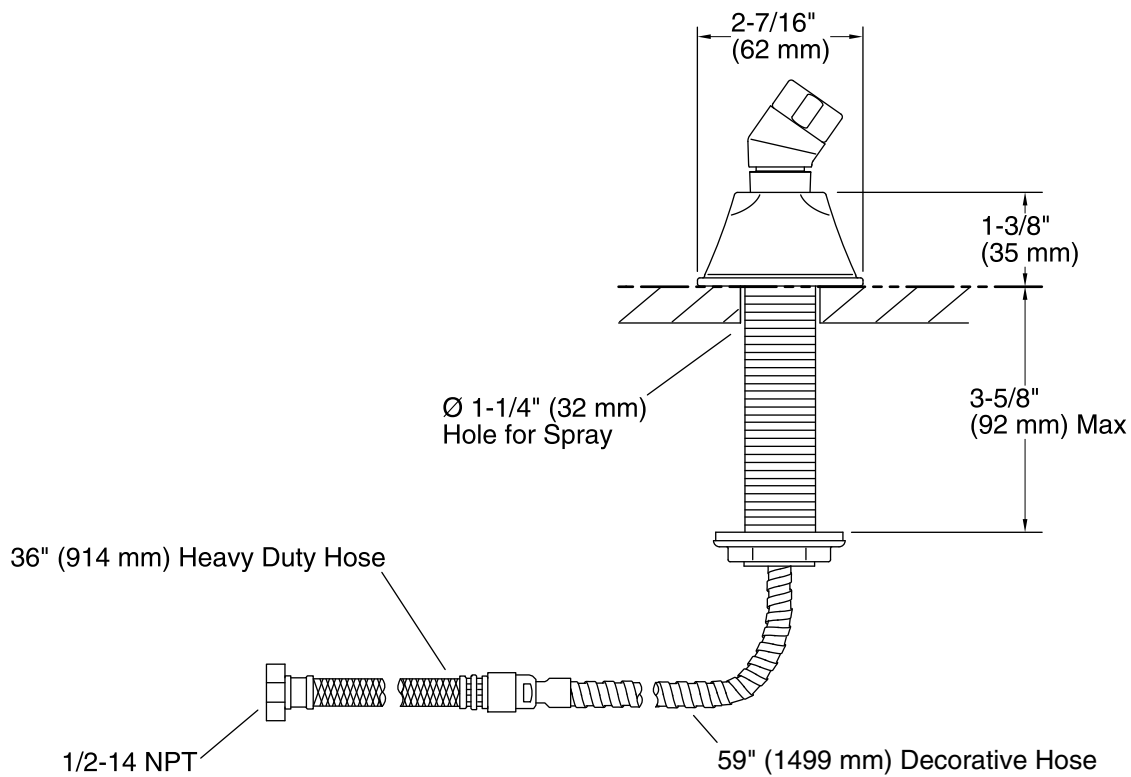

### Features

- Includes handshower hose.
- Handshower not included.
- Coordinates with other products in the Memoirs® collection.
- 3-1/2" (89 mm) x 2-7/16" (62 mm)

### Installation

- Bath- or deck-mount.

## Technical Information

All product dimensions are nominal.