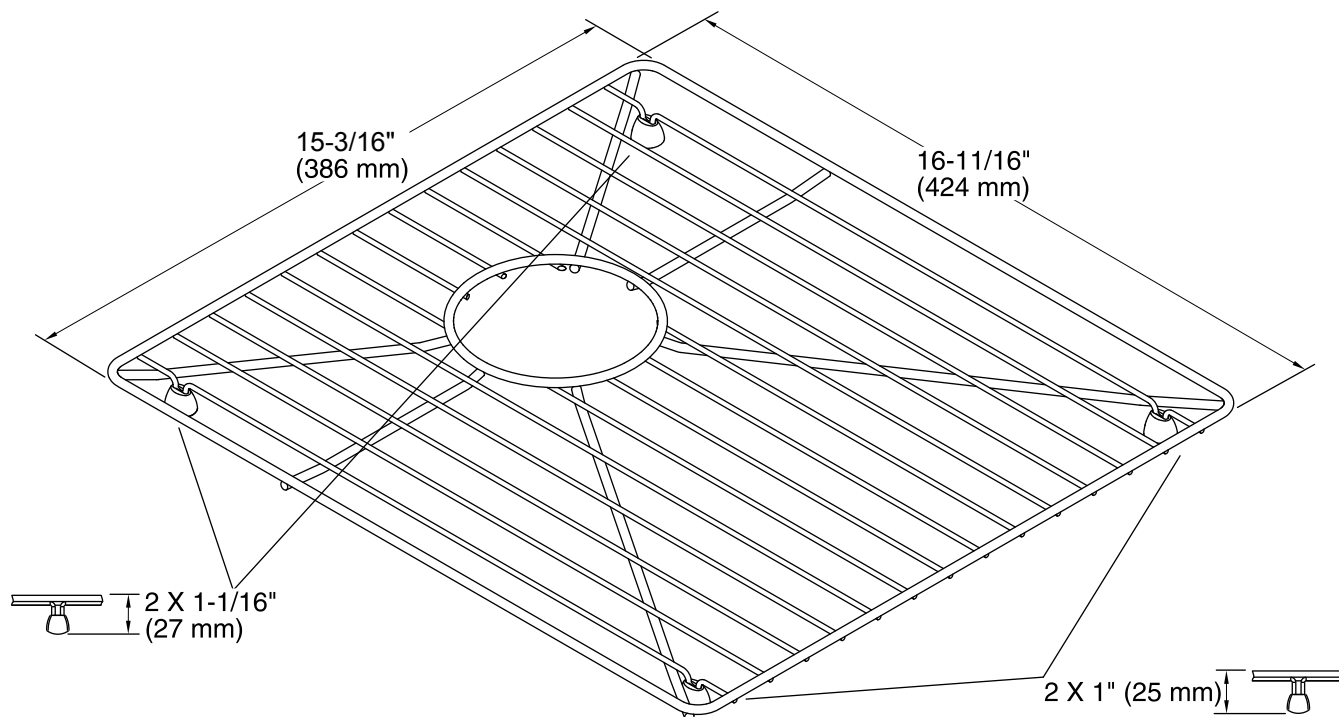

Features

- Fits in either basin of the K-3944 Vault double equal apron-front sink.

Codes/Standards

None Applicable

KOHLER® One-Year Limited Warranty

See website for detailed warranty information.

Available Color/Finishes

Color tiles intended for reference only.

Color	Code	Description
	ST	Stainless Steel

Technical Information

All product dimensions are nominal.