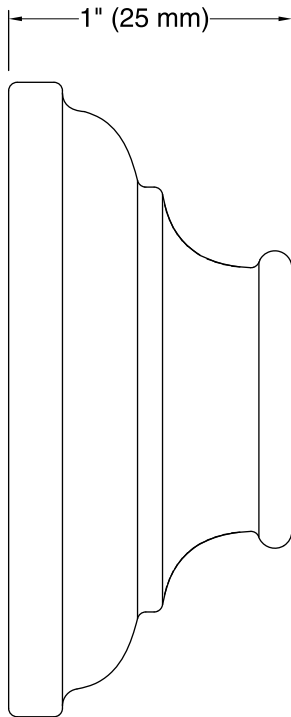

Features

- For use with K-72798 Artifacts slidebar.
- Set of two.
- 1" (25 mm) x 2-1/4" (57 mm)

Material

- Premium metal construction.
- KOHLER finishes resist corrosion and tarnish.

Required Accessories

K-72798 Shower Slidebar

Technical Information

All product dimensions are nominal.

Notes

Install this product according to the installation guide.