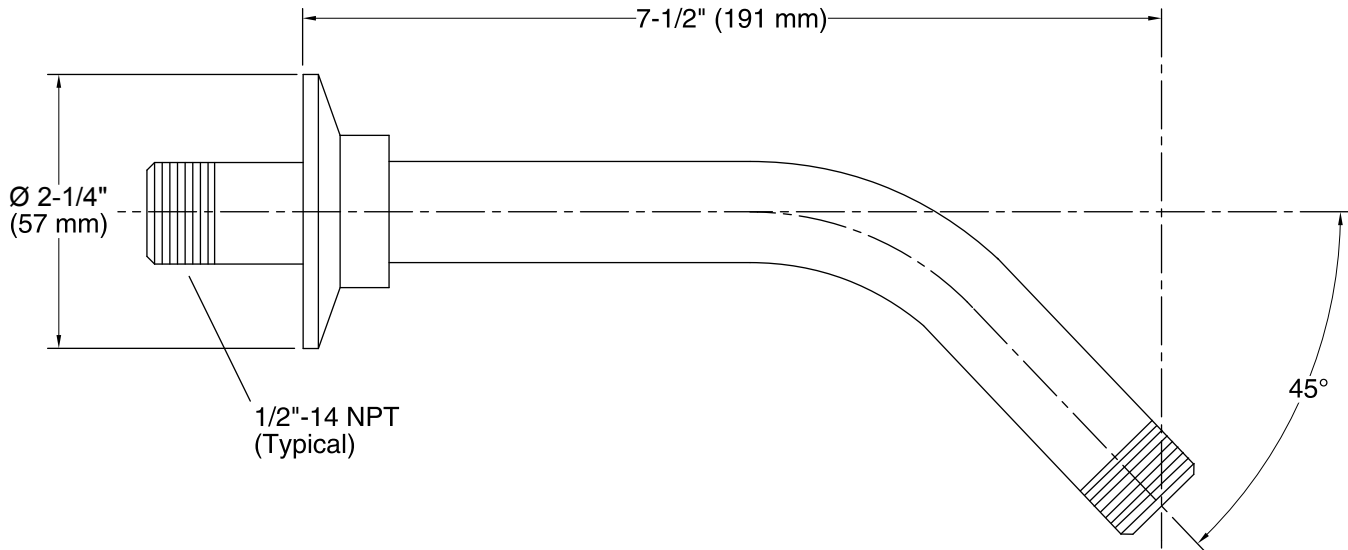

Features

- Metal construction.
- 1/2" -14 NPT thread both ends.
- Wall-mount flange.

Codes/Standards

None Applicable

KOHLER® Faucet Lifetime Limited Warranty

See website for detailed warranty information.

Available Color/Finishes

Technical Information

All product dimensions are nominal.

Notes

Install this product according to the installation guide.