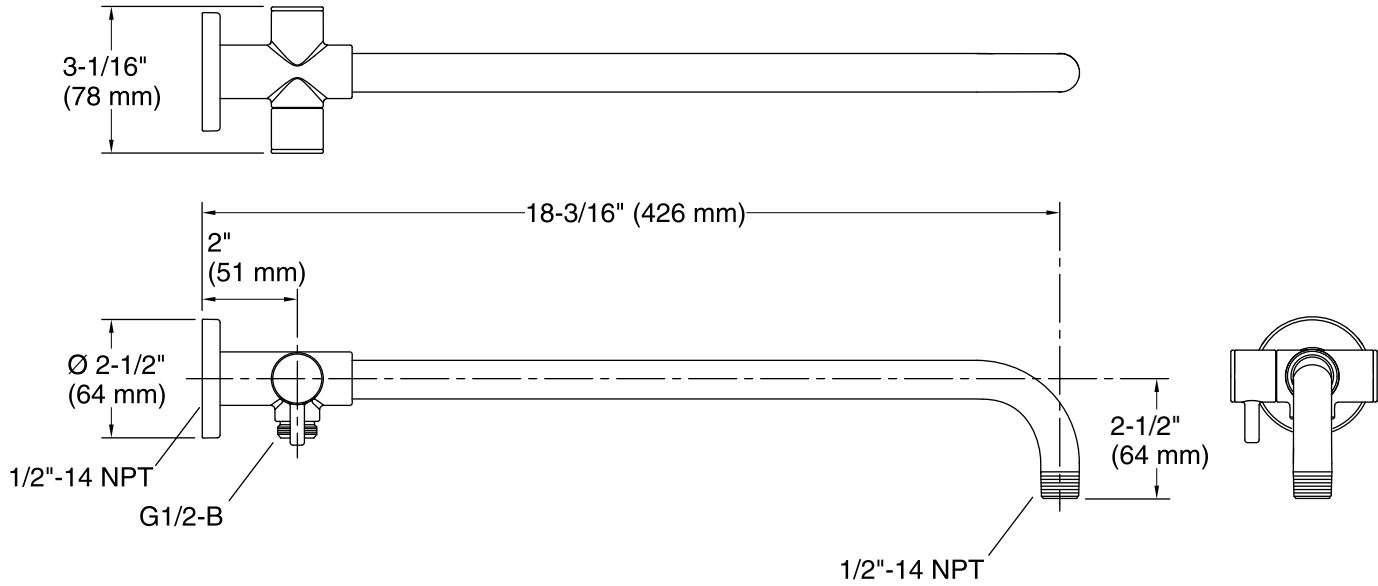

Features

- Diverter switches water between rainhead or handshower
- 1/2-inch NPT connection
- For use with KOHLER rainheads & handshowers (sold separately)

Material

- Metal construction
- KOHLER finishes resist corrosion and tarnishing

Technical Information

All product dimensions are nominal.

Notes

Install this product according to the installation guide.