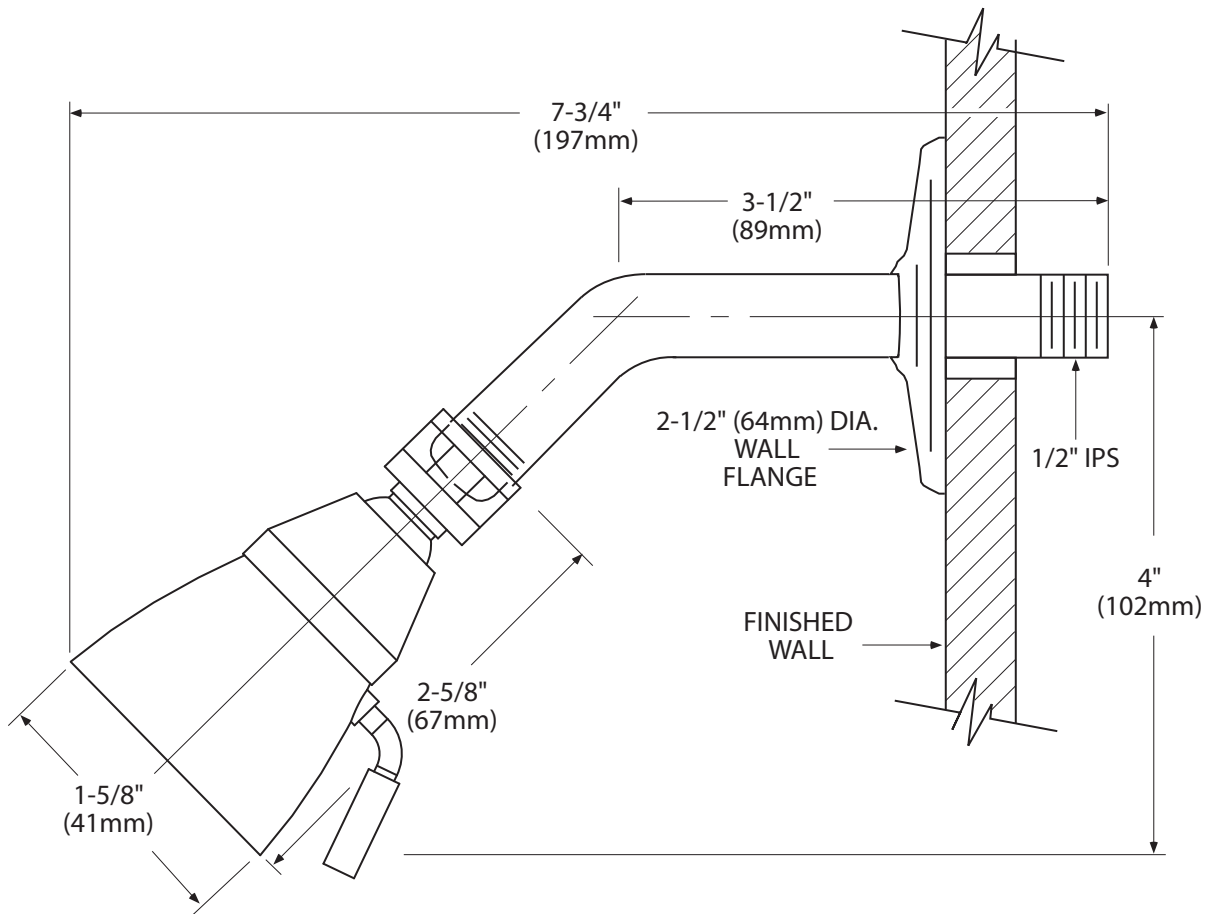

DESCRIPTION

- Chrome plated brass and synthetic materials
- Adjustable spray type
- Shower arm 1/2" IPS male threads
- Stainless steel flange
- Nonmetallic stream former
- Vandal resistant

FLOW

- 2.5 gpm (9.5 L/min) Shower head

Model: 12894

CRITICAL DIMENSIONS

(DO NOT SCALE)