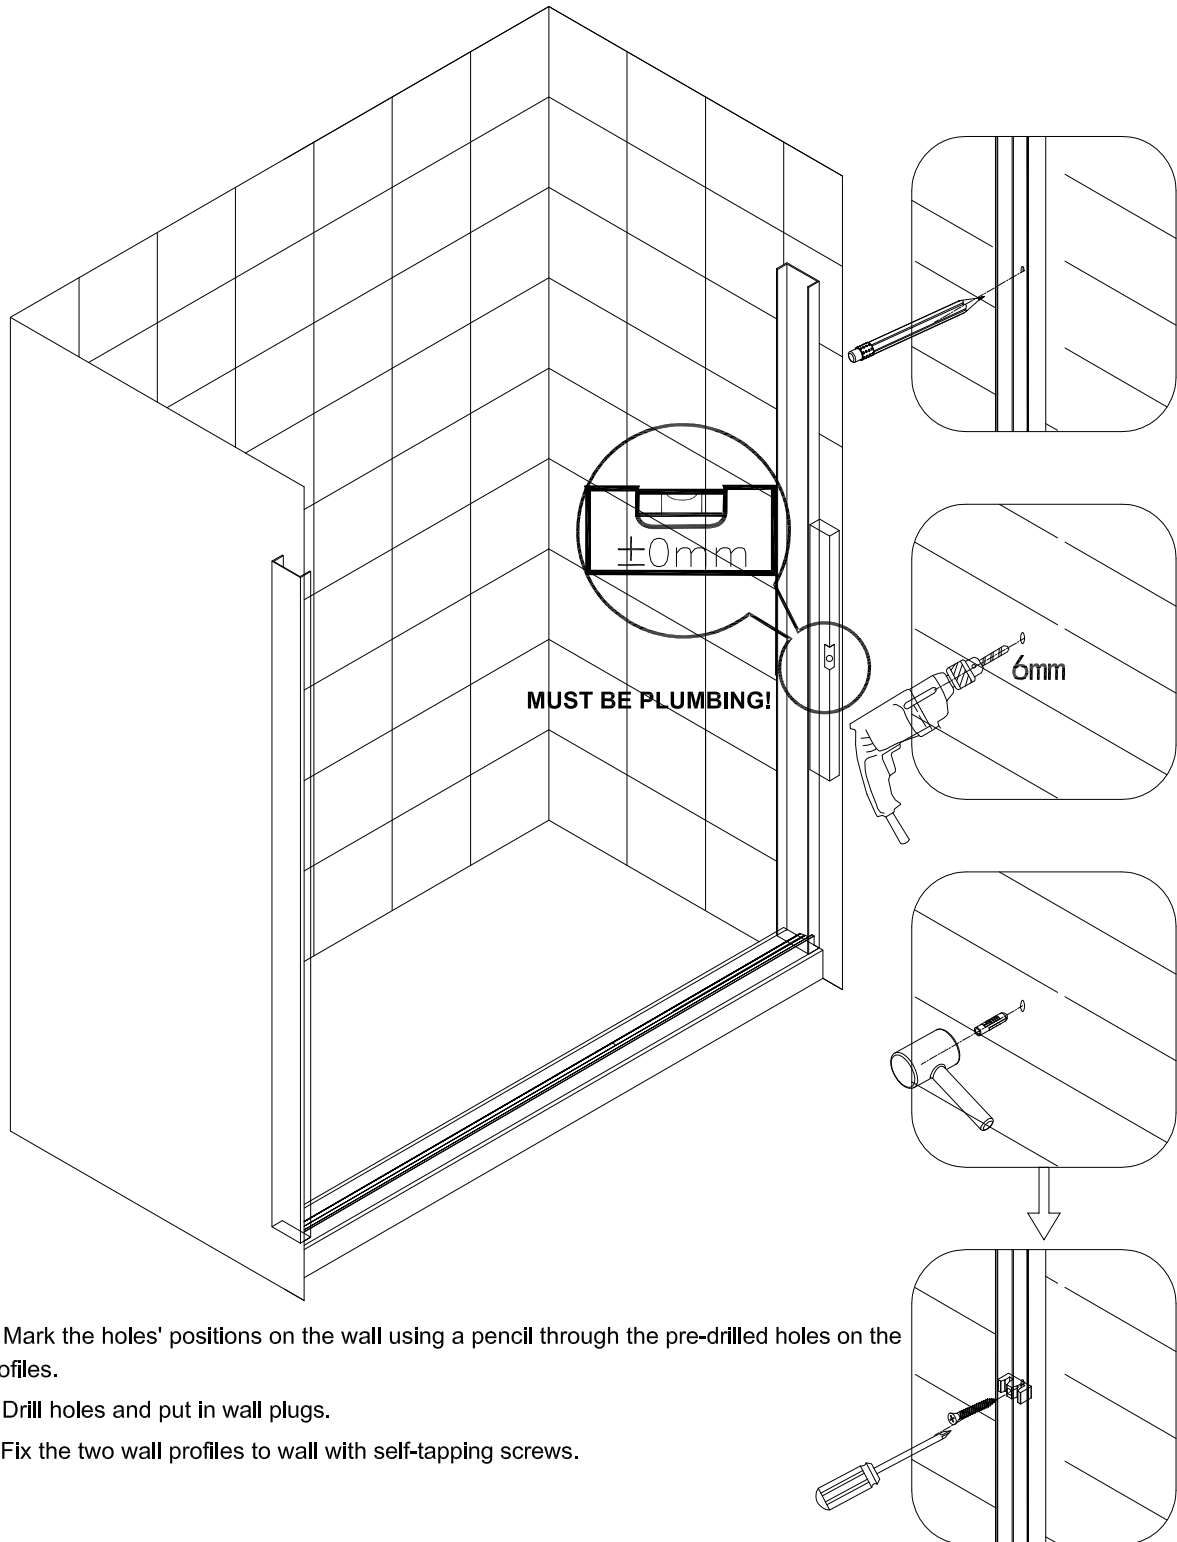

CBP INSTALLATION INSTRUCTIONS

CBP606006	60"*60"	1/4" (6mm)
CBP607006	60"*70"	1/4" (6mm)
CBP607606	60"*76"	1/4" (6mm)

SAFETY PRECAUTIONS

This Installation Guide uses the following symbols to indicate important information. Always observe the instructions indicated by these symbols.

WARNING

Instructions that, if ignored, could result in death or serious personal injury caused by incorrect handling or installation of the product. These instructions must be observed for safe installation.

- Not included
- Non inclus

PARTS LIST

Number	Name	Picture	Quantity	Number	Name	Picture	Quantity
1	top track		1	9	gliders		3
2	rollers		4	10	wall plugs		6
3	caps		2	11	self tapping screws		6
4	wall profiles		2	12	strip stoppers		2
5	stoppers		6	13	allen key		2
6	glass door		2	14			
7	handles		2	15			
8	bottom track		1	16			

Step 1: Move the bottom track to the installation position.

Step 2: Insert the two wall profiles into each end of the bottom track respectively.

Step6: Fit the two caps to each end of the top track. Then insert the top track into the wall profiles.