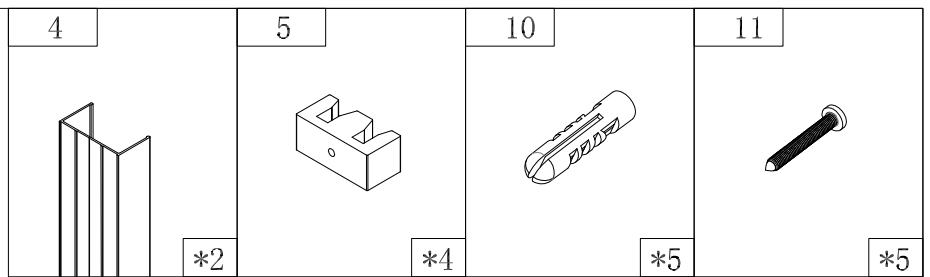

CBP INSTALLATION INSTRUCTIONS

CBP606006	60"*60"	1/4" (6mm)
CBP607006	60"*70"	1/4" (6mm)
CBP607606	60"*76"	1/4" (6mm)

SAFETY PRECAUTIONS

This Installation Guide uses the following symbols to indicate important information. Always observe the instructions indicated by these symbols.

- Not included
- Non inclus

PARTS LIST

Number	Name	Picture	Quantity	Number	Name	Picture	Quantity
1	top track		1	9	gliders		3
2	rollers		4	10	wall plugs		6
3	caps		2	11	self tapping screws		6
4	wall profiles		2	12	strip stoppers		2
5	stoppers		6	13	allen key		2
6	glass door		2	14			
7	handles		2	15			
8	bottom track		1	16			

Step 1: Move the bottom track to the installation position.

Step 2: Insert the two wall profiles into each end of the bottom track respectively.

Step6: Fit the two caps to each end of the top track. Then insert the top track into the wall profiles.