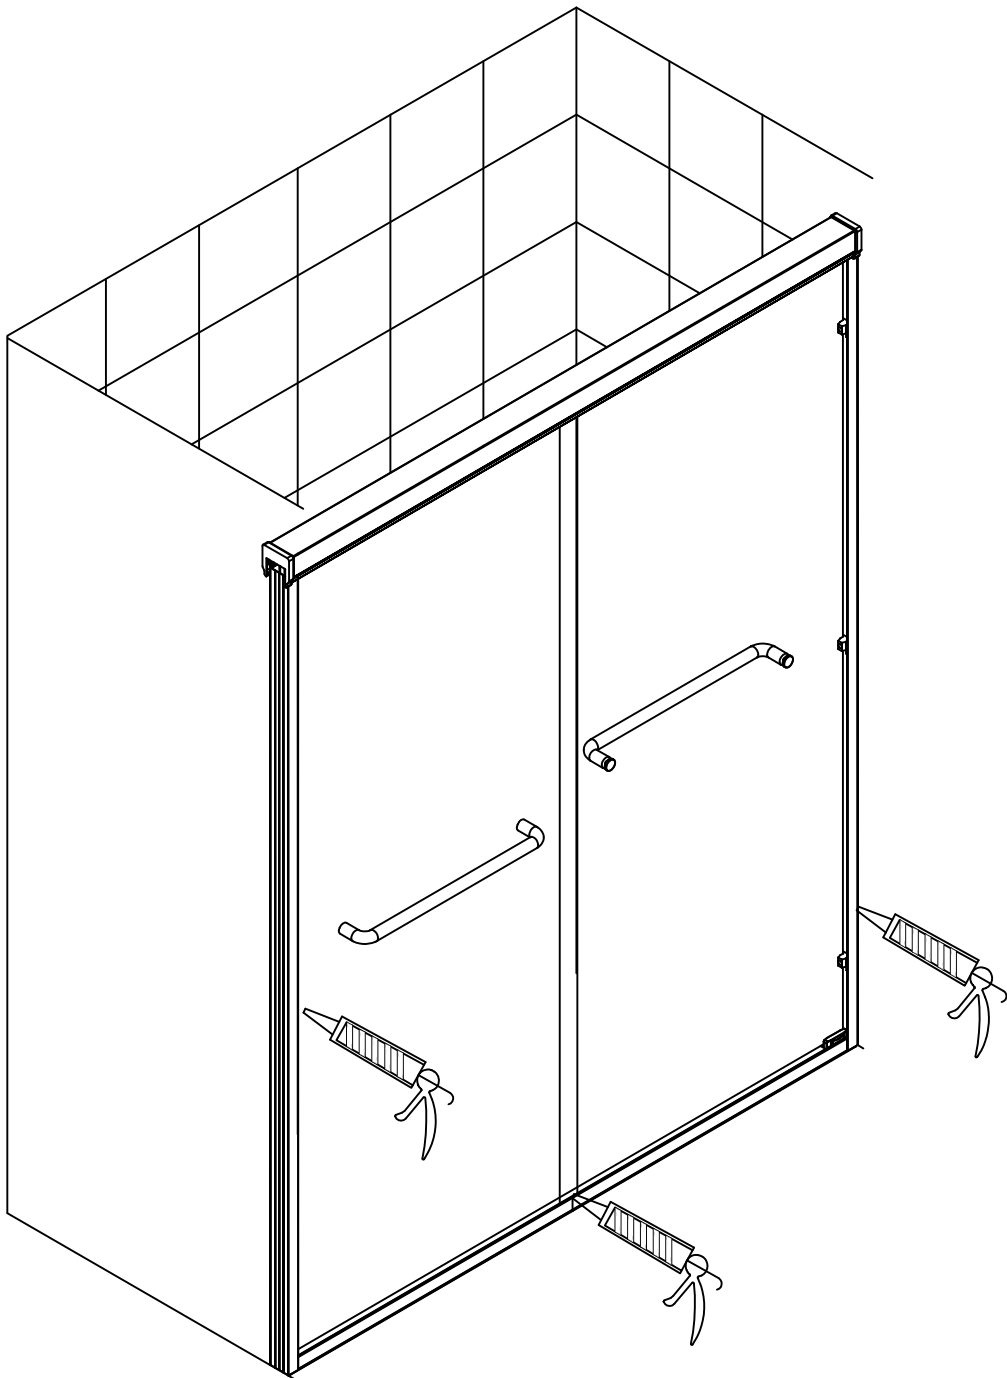

- Not included
- Non inclus

PARTS LIST

Number	Name	Picture	Quantity	Number	Name	Picture	Quantity
1	top track		1	9	gliders		3
2	rollers		4	10	wall plugs		6
3	caps		2	11	self tapping screws		6
4	wall profiles		2	12	strip stoppers		2
5	stoppers		6	13	allen key		2
6	glass door		2	14			
7	handles		2	15			
8	bottom track		1	16			

Step 1: Move the bottom track to the installation position.

Step 2: Insert the two wall profiles into each end of the bottom track respectively.

Step6: Fit the two caps to each end of the top track. Then insert the top track into the wall profiles.

Step7: Assemble the rollers to the two doors.

Step8: Take one of the doors and tilt it then slide the first roller into the track from the gap on the stopper, then slide the other roller into the track. Put the other door into the top track in the same way.

2.5mm

7

x1

x2

Step9: Fit the handles onto the doors.

Step10: Apply silicone along and between the bottom track and the floor/basin, the wall profiles and the wall outside only.

Important:
Please do not use the shower door within 24 hours!