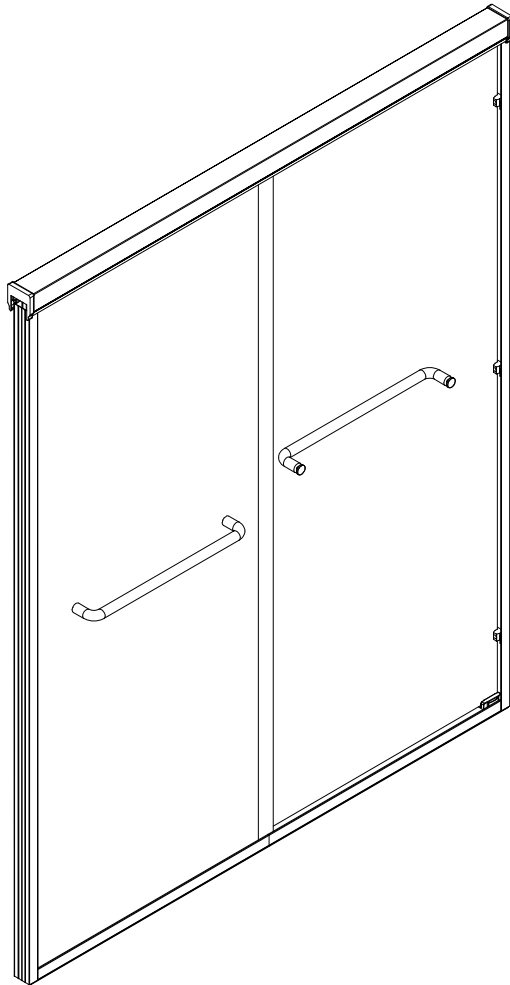

CBP INSTALLATION INSTRUCTIONS

CBP606006	60"*60"	1/4" (6mm)
CBP607006	60"*70"	1/4" (6mm)
CBP607606	60"*76"	1/4" (6mm)

SAFETY PRECAUTIONS

This Installation Guide uses the following symbols to indicate important information. Always observe the instructions indicated by these symbols.

- Not included
- Non inclus

PARTS LIST

Number	Name	Picture	Quantity	Number	Name	Picture	Quantity
1	top track		1	9	gliders		3
2	rollers		4	10	wall plugs		6
3	caps		2	11	self tapping screws		6
4	wall profiles		2	12	strip stoppers		2
5	stoppers		6	13	allen key		2
6	glass door		2	14			
7	handles		2	15			
8	bottom track		1	16			

Step 1: Move the bottom track to the installation position.

Step 2: Insert the two wall profiles into each end of the bottom track respectively.

Step6: Fit the two caps to each end of the top track. Then insert the top track into the wall profiles.