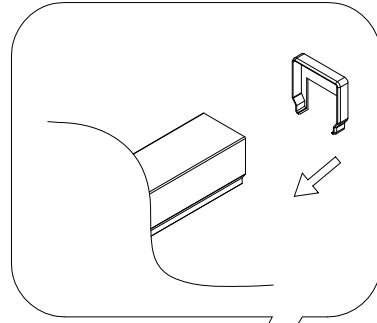

CBP INSTALLATION INSTRUCTIONS

CBP606006	60"*60"	1/4" (6mm)
CBP607006	60"*70"	1/4" (6mm)
CBP607606	60"*76"	1/4" (6mm)

SAFETY PRECAUTIONS

This Installation Guide uses the following symbols to indicate important information. Always observe the instructions indicated by these symbols.

- Not included
- Non inclus

PARTS LIST

Number	Name	Picture	Quantity	Number	Name	Picture	Quantity
1	top track		1	9	gliders		3
2	rollers		4	10	wall plugs		6
3	caps		2	11	self tapping screws		6
4	wall profiles		2	12	strip stoppers		2
5	stoppers		6	13	allen key		2
6	glass door		2	14			
7	handles		2	15			
8	bottom track		1	16			

Step 1: Move the bottom track to the installation position.

Step 2: Insert the two wall profiles into each end of the bottom track respectively.

Step6: Fit the two caps to each end of the top track. Then insert the top track into the wall profiles.