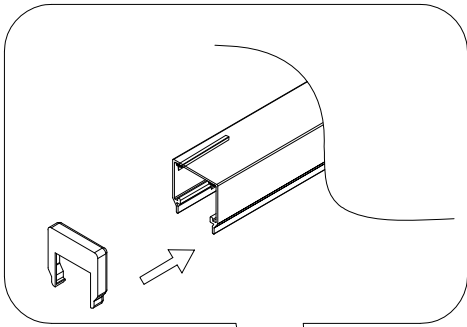

CBP INSTALLATION INSTRUCTIONS

CBP606006	60"*60"	1/4" (6mm)
CBP607006	60"*70"	1/4" (6mm)
CBP607606	60"*76"	1/4" (6mm)

SAFETY PRECAUTIONS

This Installation Guide uses the following symbols to indicate important information. Always observe the instructions indicated by these symbols.

- Not included
- Non inclus

PARTS LIST

Number	Name	Picture	Quantity	Number	Name	Picture	Quantity
1	top track		1	9	gliders		3
2	rollers		4	10	wall plugs		6
3	caps		2	11	self tapping screws		6
4	wall profiles		2	12	strip stoppers		2
5	stoppers		6	13	allen key		2
6	glass door		2	14			
7	handles		2	15			
8	bottom track		1	16			

Step 1: Move the bottom track to the installation position.

Step 2: Insert the two wall profiles into each end of the bottom track respectively.

Step6: Fit the two caps to each end of the top track. Then insert the top track into the wall profiles.