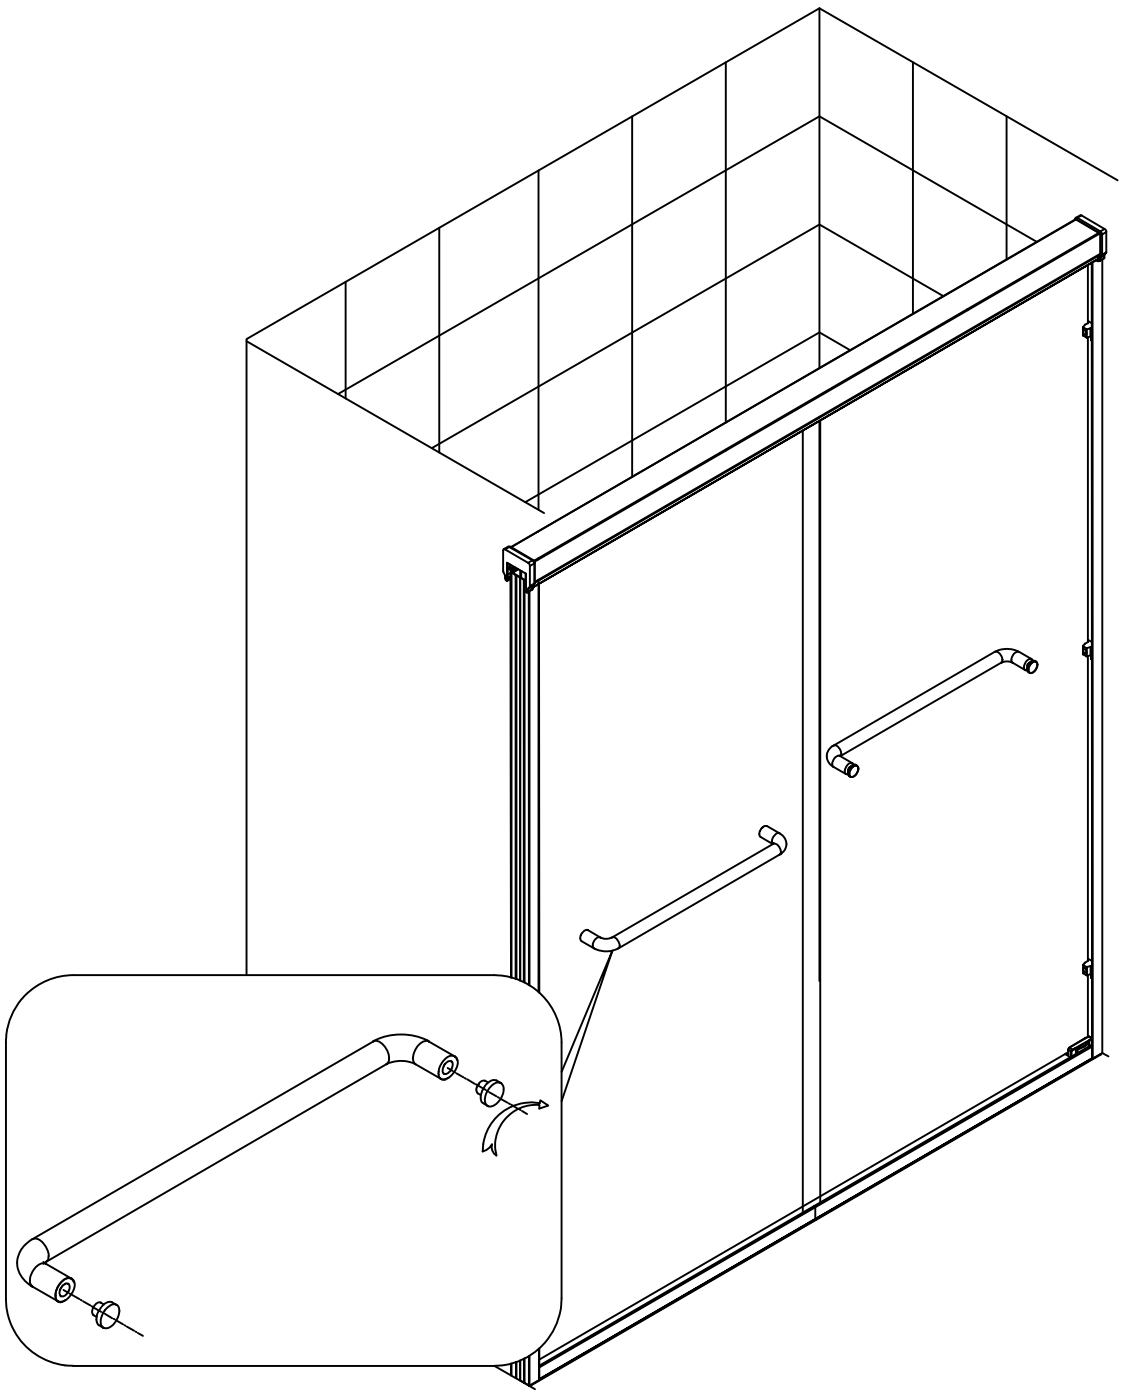

Step 1: Move the bottom track to the installation position.

Step 2: Insert the two wall profiles into each end of the bottom track respectively.

Step6: Fit the two caps to each end of the top track. Then insert the top track into the wall profiles.

Step7: Assemble the rollers to the two doors.

Step8: Take one of the doors and tilt it then slide the first roller into the track from the gap on the stopper, then slide the other roller into the track. Put the other door into the top track in the same way.

2.5mm

7

x1

x2

Step9: Fit the handles onto the doors.

Step10: Apply silicone along and between the bottom track and the floor/basin, the wall profiles and the wall outside only.

Important:
Please do not use the shower door within 24 hours!