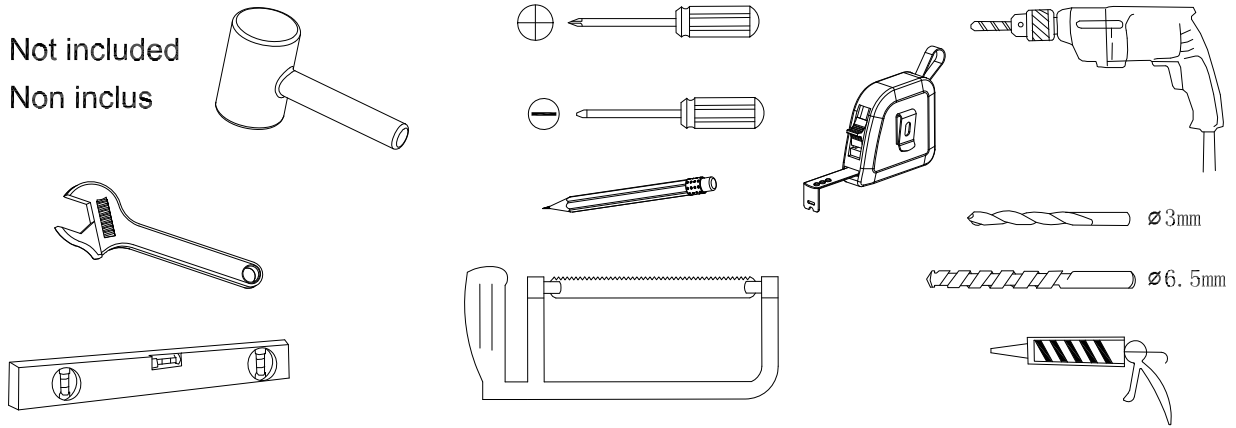

- Not included
- Non inclus

PARTS LIST

Number	Name	Picture	Quantity	Number	Name	Picture	Quantity
1	top track		1	9	gliders		3
2	rollers		4	10	wall plugs		6
3	caps		2	11	self tapping screws		6
4	wall profiles		2	12	strip stoppers		2
5	stoppers		6	13	allen key		2
6	glass door		2	14			
7	handles		2	15			
8	bottom track		1	16