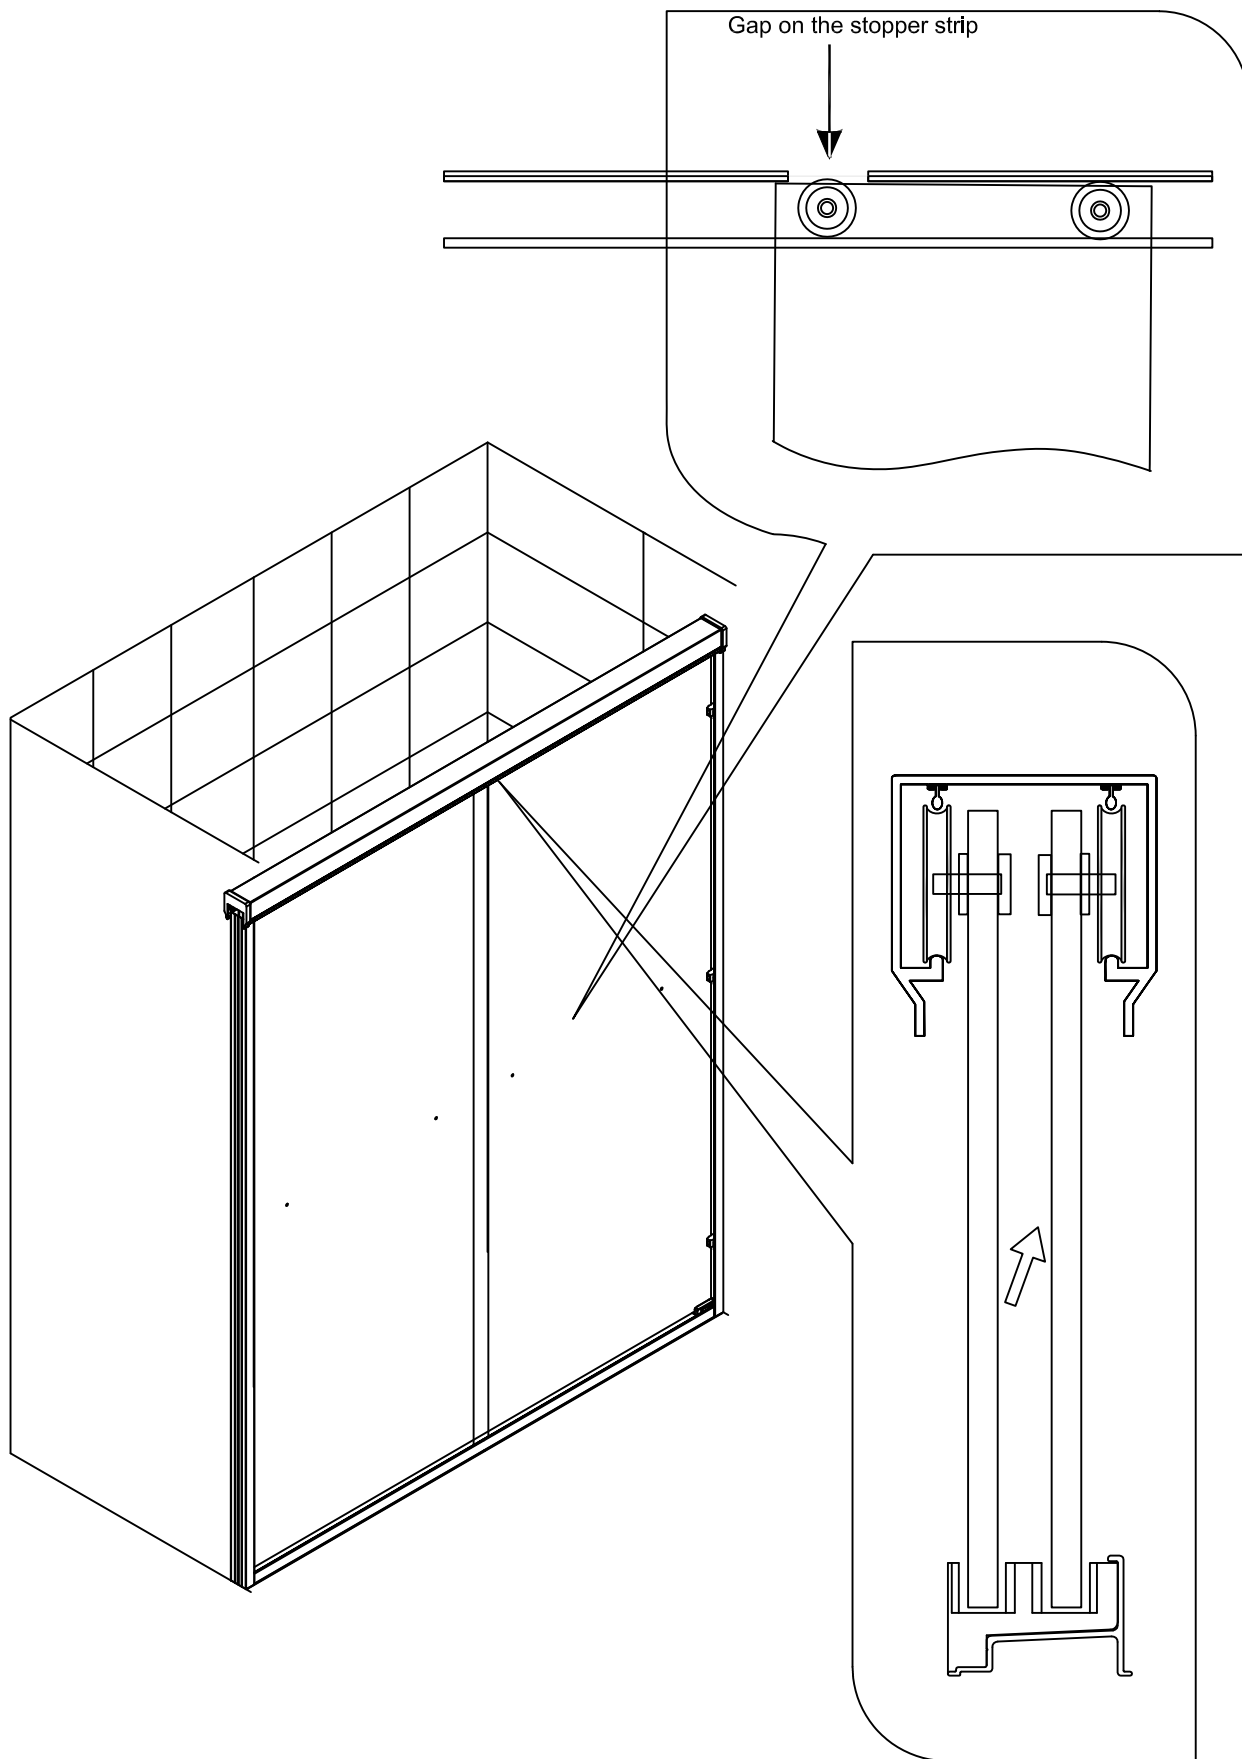

CBP INSTALLATION INSTRUCTIONS

CBP606006	60"*60"	1/4" (6mm)
CBP607006	60"*70"	1/4" (6mm)
CBP607606	60"*76"	1/4" (6mm)

SAFETY PRECAUTIONS

This Installation Guide uses the following symbols to indicate important information. Always observe the instructions indicated by these symbols.

- Not included
- Non inclus

PARTS LIST

Number	Name	Picture	Quantity	Number	Name	Picture	Quantity
1	top track		1	9	gliders		3
2	rollers		4	10	wall plugs		6
3	caps		2	11	self tapping screws		6
4	wall profiles		2	12	strip stoppers		2
5	stoppers		6	13	allen key		2
6	glass door		2	14			
7	handles		2	15			
8	bottom track		1	16			

Step 1: Move the bottom track to the installation position.

Step 2: Insert the two wall profiles into each end of the bottom track respectively.

Step6: Fit the two caps to each end of the top track. Then insert the top track into the wall profiles.

Step7: Assemble the rollers to the two doors.

Step8: Take one of the doors and tilt it then slide the first roller into the track from the gap on the stopper, then slide the other roller into the track. Put the other door into the top track in the same way.