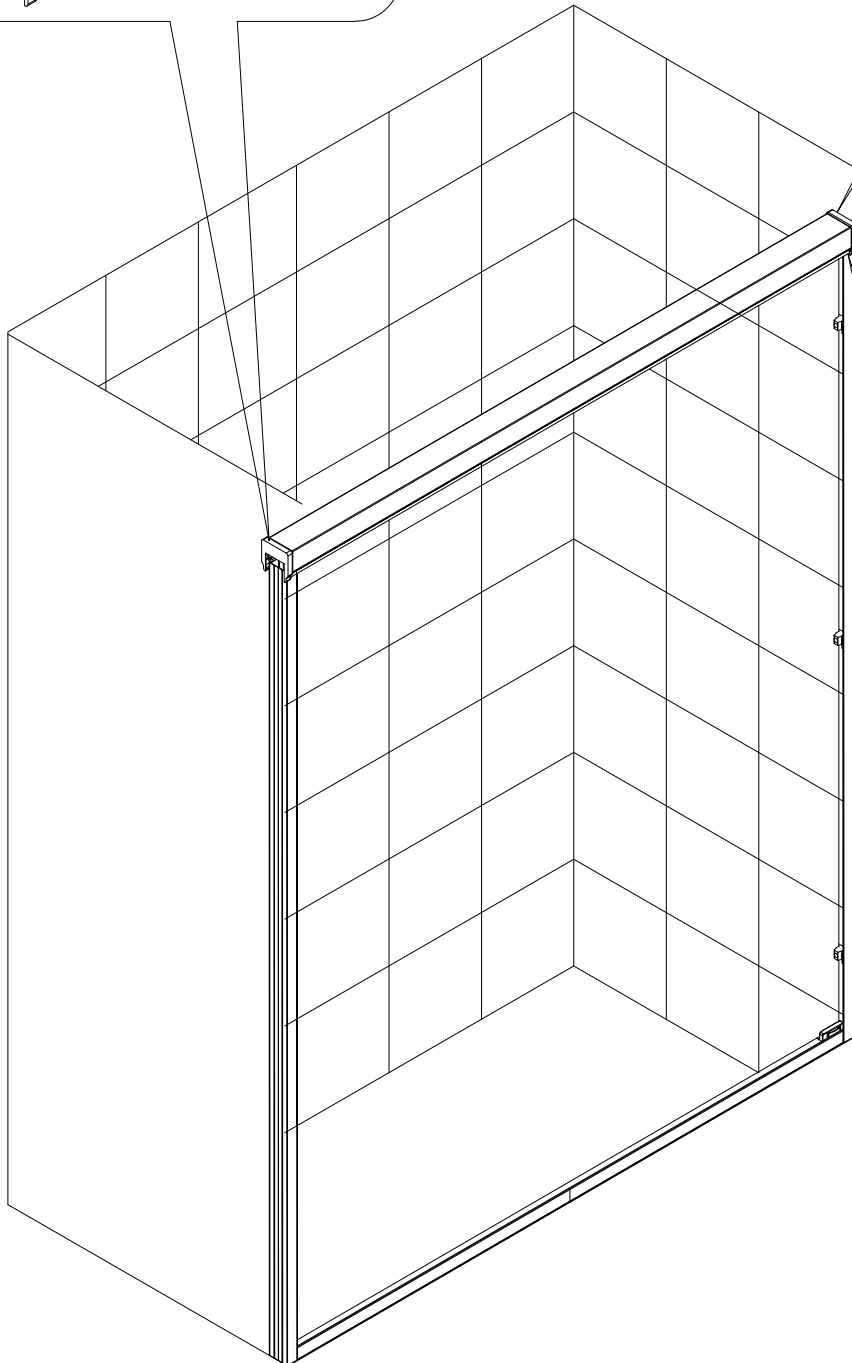

CBP INSTALLATION INSTRUCTIONS

CBP606006	60"*60"	1/4" (6mm)
CBP607006	60"*70"	1/4" (6mm)
CBP607606	60"*76"	1/4" (6mm)

SAFETY PRECAUTIONS

This Installation Guide uses the following symbols to indicate important information. Always observe the instructions indicated by these symbols.

- Not included
- Non inclus

PARTS LIST

Number	Name	Picture	Quantity	Number	Name	Picture	Quantity
1	top track		1	9	gliders		3
2	rollers		4	10	wall plugs		6
3	caps		2	11	self tapping screws		6
4	wall profiles		2	12	strip stoppers		2
5	stoppers		6	13	allen key		2
6	glass door		2	14			
7	handles		2	15			
8	bottom track		1	16			

Step 1: Move the bottom track to the installation position.

Step 2: Insert the two wall profiles into each end of the bottom track respectively.

Step6: Fit the two caps to each end of the top track. Then insert the top track into the wall profiles.