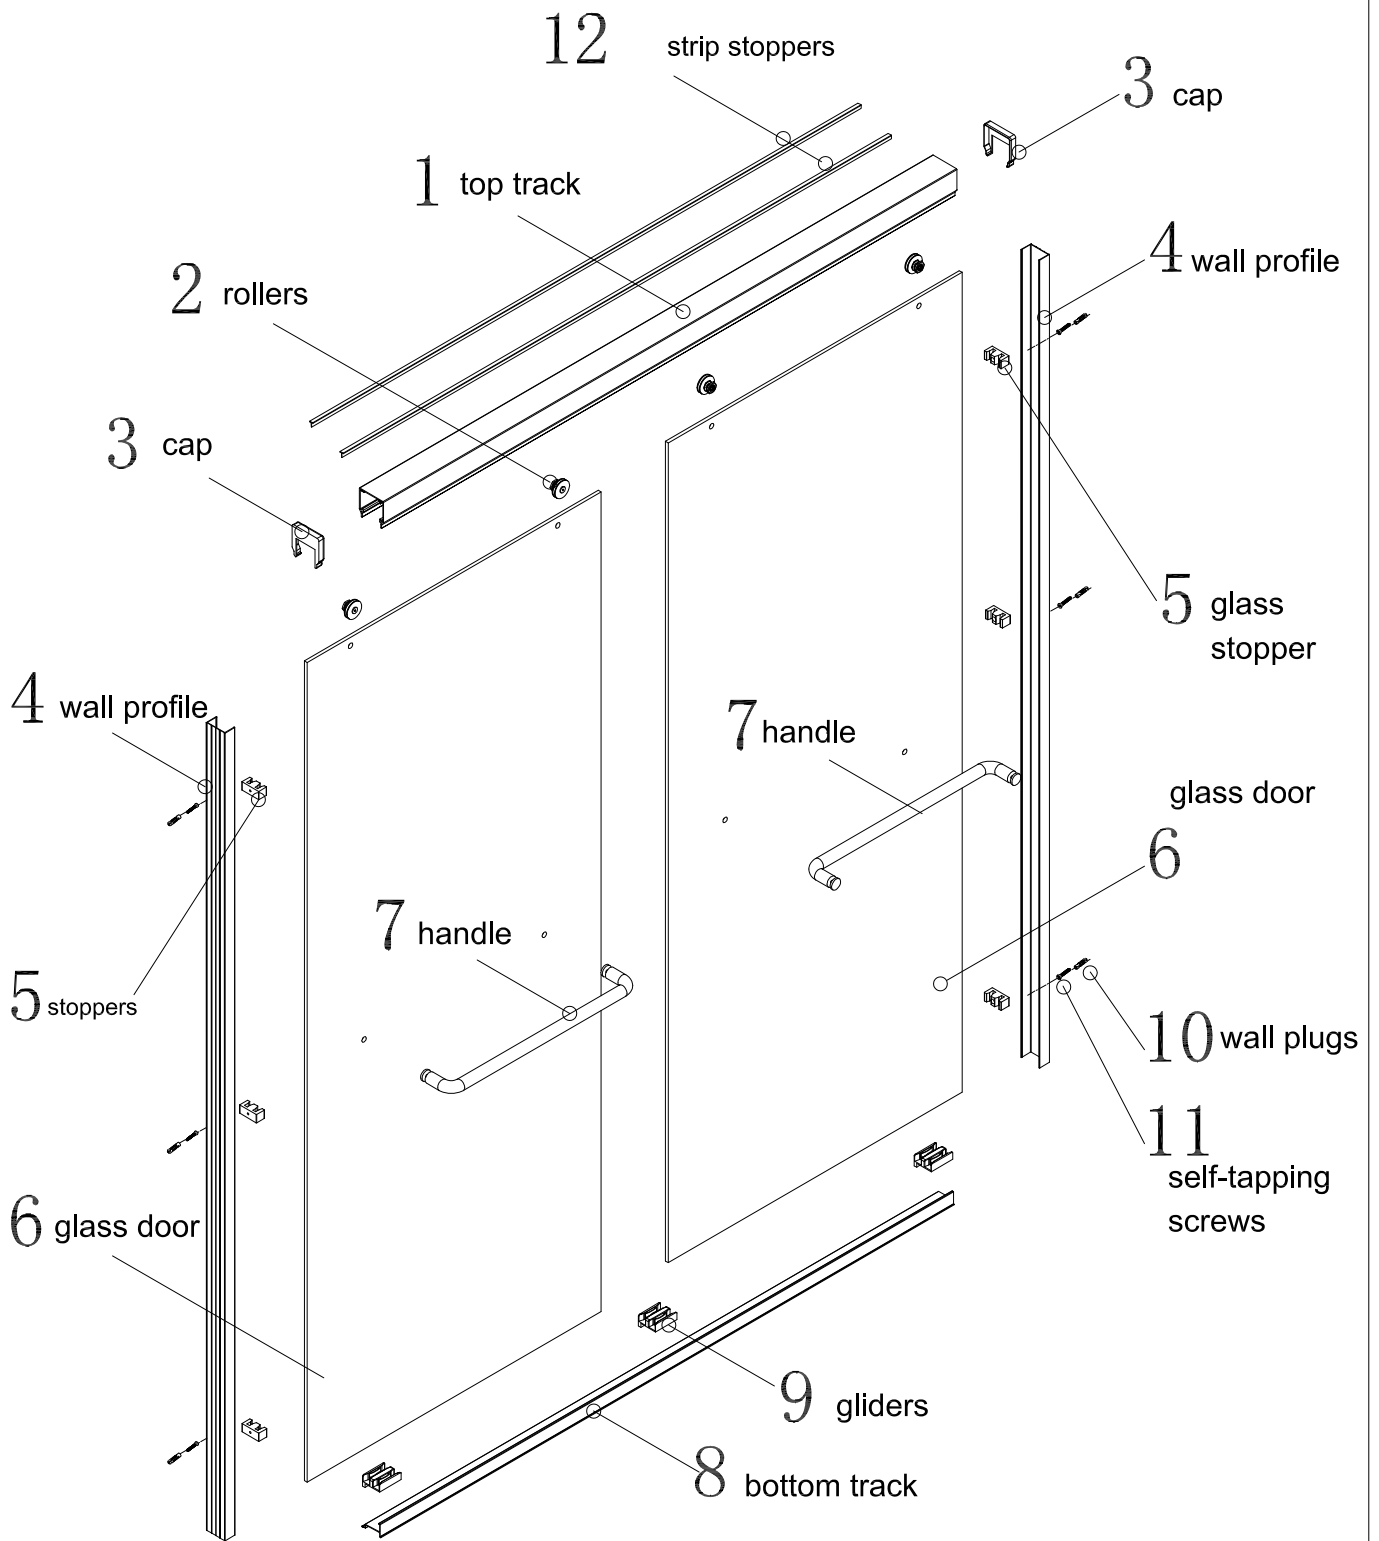

CBP INSTALLATION INSTRUCTIONS

CBP606006	60"*60"	1/4" (6mm)
CBP607006	60"*70"	1/4" (6mm)
CBP607606	60"*76"	1/4" (6mm)

SAFETY PRECAUTIONS

This Installation Guide uses the following symbols to indicate important information. Always observe the instructions indicated by these symbols.

- Not included
- Non inclus

PARTS LIST

Number	Name	Picture	Quantity	Number	Name	Picture	Quantity
1	top track		1	9	gliders		3
2	rollers		4	10	wall plugs		6
3	caps		2	11	self tapping screws		6
4	wall profiles		2	12	strip stoppers		2
5	stoppers		6	13	allen key		2
6	glass door		2	14			
7	handles		2	15			
8	bottom track		1	16			

Step 1: Move the bottom track to the installation position.

Step 2: Insert the two wall profiles into each end of the bottom track respectively.

Step6: Fit the two caps to each end of the top track. Then insert the top track into the wall profiles.