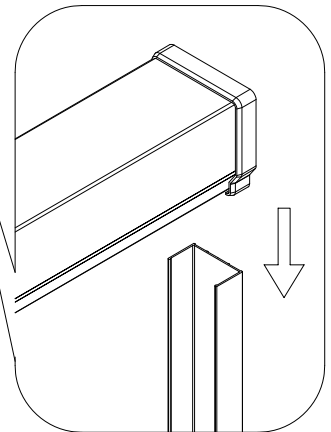

CBP INSTALLATION INSTRUCTIONS

CBP606006	60"*60"	1/4" (6mm)
CBP607006	60"*70"	1/4" (6mm)
CBP607606	60"*76"	1/4" (6mm)

SAFETY PRECAUTIONS

This Installation Guide uses the following symbols to indicate important information. Always observe the instructions indicated by these symbols.

- Not included
- Non inclus

PARTS LIST

Number	Name	Picture	Quantity	Number	Name	Picture	Quantity
1	top track		1	9	gliders		3
2	rollers		4	10	wall plugs		6
3	caps		2	11	self tapping screws		6
4	wall profiles		2	12	strip stoppers		2
5	stoppers		6	13	allen key		2
6	glass door		2	14			
7	handles		2	15			
8	bottom track		1	16			

Step 1: Move the bottom track to the installation position.

Step 2: Insert the two wall profiles into each end of the bottom track respectively.

Step6: Fit the two caps to each end of the top track. Then insert the top track into the wall profiles.