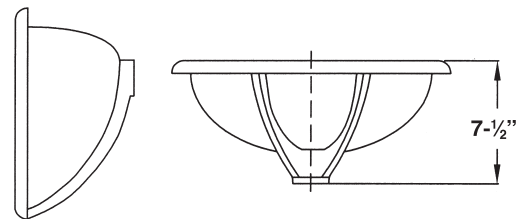

Compliance Certifications - Meets or Exceeds the Following Specifications

- ASME A112.19.2M-1998
- Canadian Uniform Plumbing Code 2002
- UPC®

Dimensions shown for location of supplies, waste and mounting clips are suggested. Installation instructions supplied with lavatory. Mounting clips included. Provide suitable reinforcement for wall support. These measurements are subject to change or cancellation. No responsibility is assumed for use of superceded or voided pages.