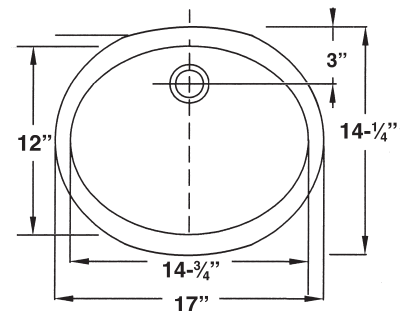

COLOR

- White
- Biscuit

TOILETS/LAVS

Specified Model

	MODEL NO.	DESCRIPTION	Width	Depth	Height	Ship Wt. lbs.
ABOVE COUNTER LAVATORY						
<input type="checkbox"/>	SML-1520-01	Lavatory Bowl	17"	14¼"	7½"	14.3

Dimensions shown for location of supplies, waste and mounting clips are suggested. Installation instructions supplied with lavatory. Mounting clips included. Provide suitable reinforcement for wall support. These measurements are subject to change or cancellation. No responsibility is assumed for use of superceded or voided pages.