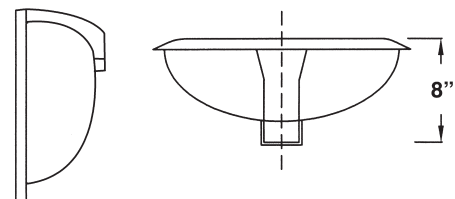

Compliance Certifications - Meets or Exceeds the Following Specifications

- ASME A112.19.2M-1998
- Canadian Uniform Plumbing Code 2002
- UPC®

Dimensions shown for location of supplies, waste and mounting clips are suggested. Installation instructions supplied with lavatory. Mounting clips included. Provide suitable reinforcement for wall support. These measurements are subject to change or cancellation. No responsibility is assumed for use of superceded or voided pages.