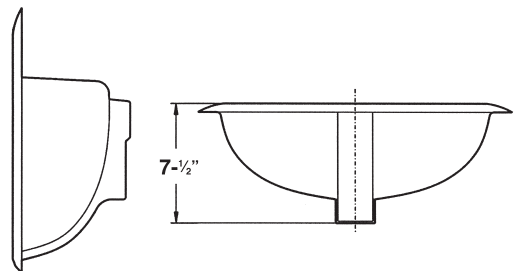

Compliance Certifications - Meets or Exceeds the Following Specifications

- ASME A112.19.2M-1998
- Canadian Uniform Plumbing Code 2002
- UPC®

Dimensions shown for location of supplies, waste and mounting clips are suggested. Installation instructions supplied with lavatory. Mounting clips included. Provide suitable reinforcement for wall support. These measurements are subject to change or cancellation. No responsibility is assumed for use of superceded or voided pages.