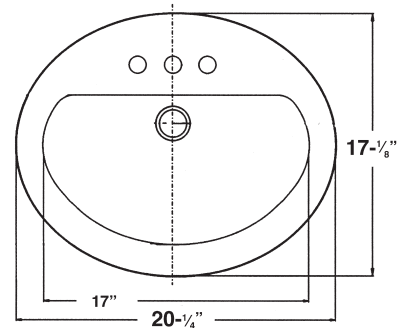

Compliance Certifications - Meets or Exceeds the Following Specifications

- ASME A112.19.2M-1998
- Canadian Uniform Plumbing Code 2002
- UPC®

Dimensions shown for location of supplies, waste and mounting clips are suggested. Installation instructions supplied with lavatory. Mounting clips included. Provide suitable reinforcement for wall support. These measurements are subject to change or cancellation. No responsibility is assumed for use of superceded or voided pages.