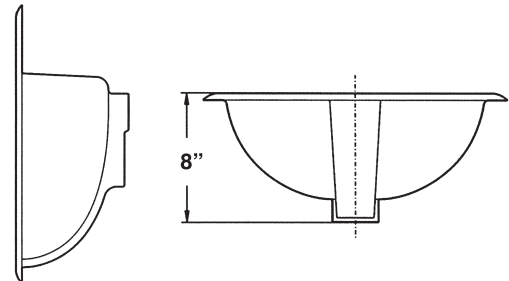

**Compliance Certifications -
Meets or Exceeds the Following Specifications**

- ASME A112.19.2M-1998
- Canadian Uniform Plumbing Code 2002
- UPC®

Dimensions shown for location of supplies, waste and mounting clips are suggested. Installation instructions supplied with lavatory. Mounting clips included. Provide suitable reinforcement for wall support. These measurements are subject to change or cancellation. No responsibility is assumed for use of superceded or voided pages.