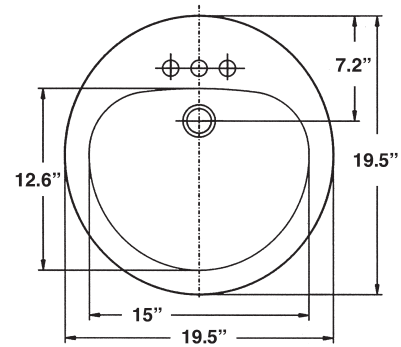

**Compliance Certifications -
Meets or Exceeds the Following Specifications**

- ASME A112.19.2M-1998
- Canadian Uniform Plumbing Code 2002
- UPC®

Dimensions shown for location of supplies, waste and mounting clips are suggested. Installation instructions supplied with lavatory. Mounting clips included. Provide suitable reinforcement for wall support. These measurements are subject to change or cancellation. No responsibility is assumed for use of superceded or voided pages.