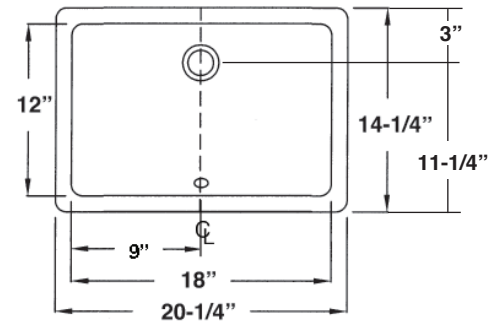

Compliance Certifications - Meets or Exceeds the Following Specifications

- ASME A112.19.2M-1998
- Canadian Uniform Plumbing Code 2002
- UPC®

Dimensions shown for location of supplies, waste and mounting clips are suggested. Installation instructions supplied with lavatory. Mounting clips included. Provide suitable reinforcement for wall support. These measurements are subject to change or cancellation. No responsibility is assumed for use of superceded or voided pages.