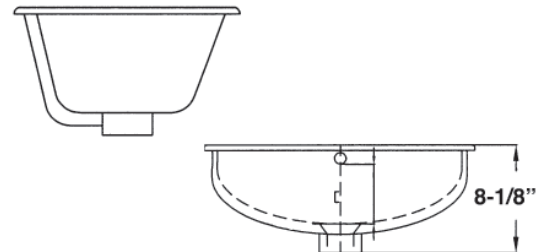

Compliance Certifications - Meets or Exceeds the Following Specifications

- ASME A112.19.2M-1998
- Canadian Uniform Plumbing Code 2002
- UPC®

Dimensions shown for location of supplies, waste and mounting clips are suggested. Installation instructions supplied with lavatory. Mounting clips included. Provide suitable reinforcement for wall support. These measurements are subject to change or cancellation. No responsibility is assumed for use of superceded or voided pages.