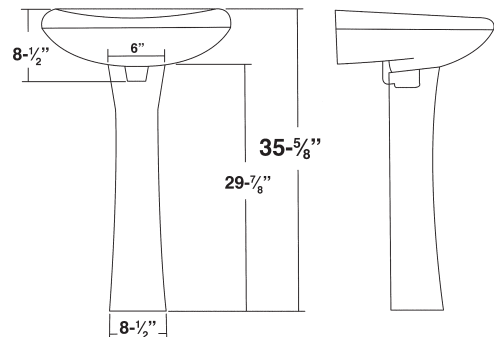

FEATURES

- 2-pc. pedestal lavatory. Combination lavatory bowl and pedestal leg.
- 4" (101.6mm) faucet hole drillings.
- Vitreous china.
- Full luxury comfort height.
- Lavatory with oval shape bowl and concealed overflow.
- Includes K1100 installation it.
- 5 Year Limited Residential Warranty
1 Year Commercial Warranty

COLOR

- White
- Biscuit

Specified Model

	MODEL NO.	DESCRIPTION	Length	Width	Height
COMPLETE PEDESTAL LAVATORY KITS					
<input type="checkbox"/>	SMLP-1444	Lavatory & Pedestal Leg	19¼"	17⅜"	35⅝"
INDIVIDUAL COMPONENTS					
<input type="checkbox"/>	SMTL-1444	Lavatory Bowl - 4" centers	19¼"	17⅜"	5¾"
<input type="checkbox"/>	SMTP-1440	Pedestal Leg only	8½"	8½"	29⅞"

Dimensions shown for location of supplies, waste and mounting clips are suggested. Installation instructions supplied with lavatory. Mounting clips included. Provide suitable reinforcement for wall support. These measurements are subject to change or cancellation. No responsibility is assumed for use of superceded or voided pages.