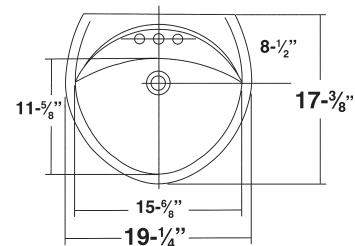

FEATURES

- 2-pc. pedestal lavatory. Combination lavatory bowl and pedestal leg.
- 4" (101.6mm) faucet hole drillings.
- Vitreous china.
- Full luxury comfort height.
- Lavatory with oval shape bowl and concealed overflow.
- Includes K1100 installation it.
- 5 Year Limited Residential Warranty
1 Year Commercial Warranty

COLOR

- White
- Biscuit

Specified Model

	MODEL NO.	DESCRIPTION	Length	Width	Height
COMPLETE PEDESTAL LAVATORY KITS					
<input type="checkbox"/>	SMLP-1444	Lavatory & Pedestal Leg	19¼"	17⅜"	35⅝"
INDIVIDUAL COMPONENTS					
<input type="checkbox"/>	SMTL-1444	Lavatory Bowl - 4" centers	19¼"	17⅜"	5¾"
<input type="checkbox"/>	SMTP-1440	Pedestal Leg only	8½"	8½"	29⅞"

Dimensions shown for location of supplies, waste and mounting clips are suggested. Installation instructions supplied with lavatory. Mounting clips included. Provide suitable reinforcement for wall support. These measurements are subject to change or cancellation. No responsibility is assumed for use of superceded or voided pages.