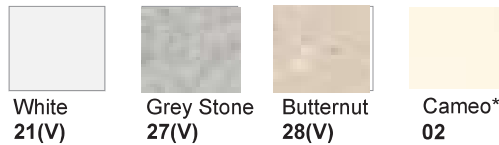

FEATURES

- Attractive compressed solid surface matches all Monterey walls
- Large 10" x 10" Curving Shelf supports most bottles
- Includes installation hardware for a simple install
- Surface is smooth and easy to clean

Specified Model

	Model	Width	Length	Front	Wt.
<input type="checkbox"/>	SMMCS1010	10"	10"	8½"	4.5

Colors match both the tile and velvet finishes

Specified: CLASSIC Colors

Classic Colors	
<input type="checkbox"/>	21(V) White
<input type="checkbox"/>	27(V) Grey Stone
<input type="checkbox"/>	28(V) Butternut
<input type="checkbox"/>	02 Cameo

*Cameo is solid color, not available in the tile and velvet finishes

Specified: MARBLE Colors

Marble Colors	
<input type="checkbox"/>	47(V) Carrara
<input type="checkbox"/>	48(V) Butterscotch
<input type="checkbox"/>	49(V) Creme
<input type="checkbox"/>	50(V) Moonstone