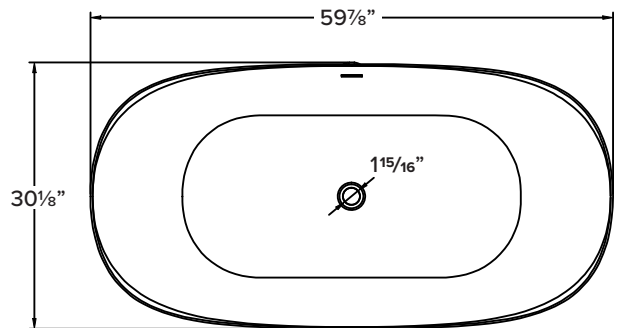

**FEATURES**

- 59-7/8" x 30-1/8" x 27-9/16" freestanding bathtub.
- Samuel Mueller® resin stone is a composite of modified acrylic and natural stone.
- Center drain location. Spring-loaded chrome finish bottom drain included.
- Built-in overflow.
- 10 Year Limited Residential Warranty
- 3 Year Commercial Warranty

**COLOR**

- 01 White

**FINISH**

- (V) Velvet

**OPTION**

- TD10 Bathtub drain with overflow in decorative finishes: BN, PC, PN, ORB, VB, MB, WH finishes. See back for information.

**Specified Model**

Model	SMSAN6030
Dimensions	59 7/8" L x 30 1/8" W x 27 9/16" H
Drain Outlet	Center
Water Capacity	92.5 gallons
Item Cubic Feet	28.71
Item Weight	174.20 lbs.
Shipping Weight	295.47 lbs.
Material	Resin Stone
Installation	freestanding, floor mounted
Required	floor or wall mount faucet not supplied