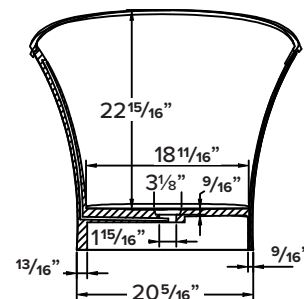

**FEATURES**

- 59-7/8" x 30-1/8" x 27-9/16" freestanding bathtub.
- Samuel Mueller® resin stone is a composite of modified acrylic and natural stone.
- Center drain location. Spring-loaded chrome finish bottom drain included.
- Built-in overflow.
- 10 Year Limited Residential Warranty
- 3 Year Commercial Warranty

**COLOR**

- 01 White

**FINISH**

- (V) Velvet

**OPTION**

- TD10 Bathtub drain with overflow in decorative finishes: BN, PC, PN, ORB, VB, MB, WH finishes. See back for information.

**Specified Model**

Model	SMSAN6030
Dimensions	59 7/8" L x 30 1/8" W x 27 9/16" H
Drain Outlet	Center
Water Capacity	92.5 gallons
Item Cubic Feet	28.71
Item Weight	174.20 lbs.
Shipping Weight	295.47 lbs.
Material	Resin Stone
Installation	freestanding, floor mounted
Required	floor or wall mount faucet not supplied