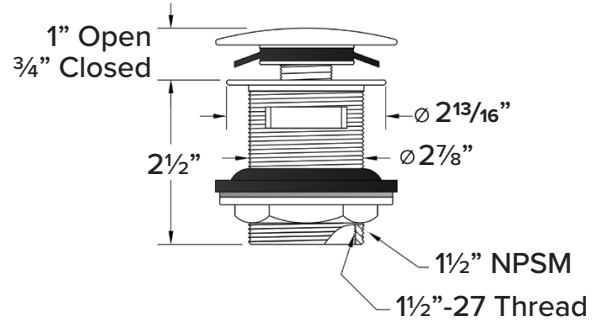

OPTION

TD10 Bathtub Drain in decorative finishes

SPECIFICATIONS

EZ-Click Bathtub Drain with overflow. Drain tube not included.

Finishes: BN Brushed Nickel, PC Polished Chrome, PN Polished Nickel, ORB Oil Rubbed Bronze, VB Venetian Bronze, MB Matte Black, WH White