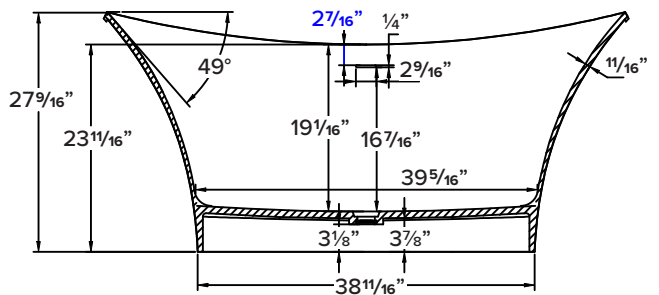

**FEATURES**

- 59-7/8" x 30-1/8" x 27-9/16" freestanding bathtub.
- Samuel Mueller® resin stone is a composite of modified acrylic and natural stone.
- Center drain location. Spring-loaded chrome finish bottom drain included.
- Built-in overflow.
- 10 Year Limited Residential Warranty
- 3 Year Commercial Warranty

**COLOR**

- 01 White

**FINISH**

- (V) Velvet

**OPTION**

- TD10 Bathtub drain with overflow in decorative finishes: BN, PC, PN, ORB, VB, MB, WH finishes. See back for information.

**Specified Model**

Model	SMSAN6030
Dimensions	59 7/8" L x 30 1/8" W x 27 9/16" H
Drain Outlet	Center
Water Capacity	92.5 gallons
Item Cubic Feet	28.71
Item Weight	174.20 lbs.
Shipping Weight	295.47 lbs.
Material	Resin Stone
Installation	freestanding, floor mounted
Required	floor or wall mount faucet not supplied