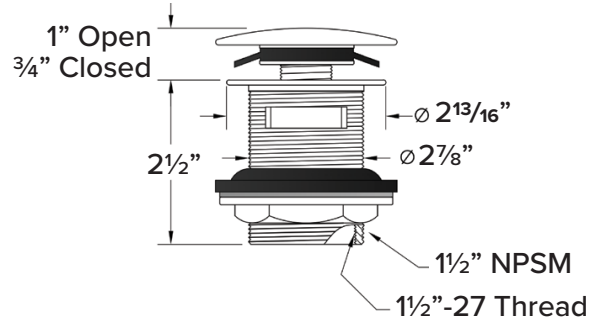

OPTION

TD10 Bathtub Drain in decorative finishes

SPECIFICATIONS

EZ-Click Bathtub Drain with overflow. Drain tube not included.

Finishes: BN Brushed Nickel, PC Polished Chrome, PN Polished Nickel, ORB Oil Rubbed Bronze, VB Venetian Bronze, MB Matte Black, WH White