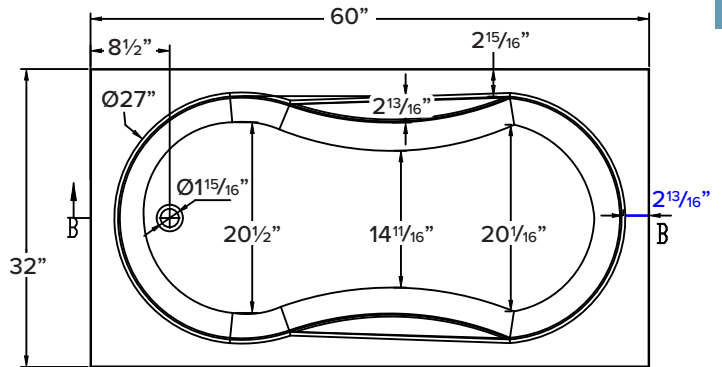

**FEATURES**

- 60" x 32" x 18-3/4" drop-in or undermount bathtub with built-in armrests.
- Samuel Mueller® resin stone is a composite of modified acrylic and natural stone.
- End drain location. Spring-loaded chrome finish bottom drain included.
- No overflow.
- 10 Year Limited Residential Warranty
- 3 Year Commercial Warranty

**COLOR**

- 01 White

**FINISH**

- (V) Velvet

**OPTION**

- SMSCS60 Front Panel and SMSCS32 End Panel. See back for information
- TD10 Bathtub drain with overflow in decorative finishes: BN, PC, PN, ORB, VB, MB, WH finishes. See back for information

Shown above with optional SMSCS60/SMSCS32 skirt. Tub Skirts not included.

**Specified Model**

Model	SMSBR6032
Dimensions	60"L x 32"W x 18¾"H
Drain Outlet	End
Water Capacity	60.8 gallons
Item Cubic Feet	20.80
Item Weight	189.63 lbs.
Shipping Weight	310.91 lbs.
Material	Resin Stone
Installation	drop-in or undermount
Required	floor or wall mount faucet not supplied

Tub Skirts for Blair Bathtub

**SMSCS60** Front Skirt Panel

**SMSCS32** End Skirt Panel

Model	SMSCS60	SMSCS32
Dimensions	60"L x 18"H	31 1/2"L x 18"H
Item Weight	37.5 lbs.	22.05 lbs.
Shipping Weight	40 lbs.	24 lbs.
Material	Solid Surface	Solid Surface
Installation	drop-in or undermount bathtub	