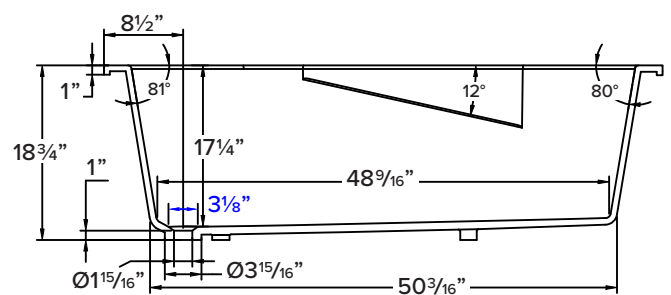

To Be Specified:

COLOR	01 White
FINISH	V Velvet
DRAIN COVER	C Chrome

Compliance Certifications - Meets or Exceeds the Following Specifications:

- CSA B45.5/IAPMO Z124