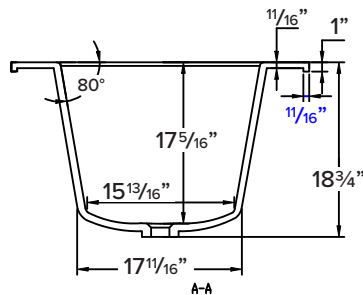

To Be Specified:

COLOR	01 White
FINISH	V Velvet
DRAIN COVER	C Chrome

Compliance Certifications - Meets or Exceeds the Following Specifications:

- CSA B45.5/IAPMO Z124