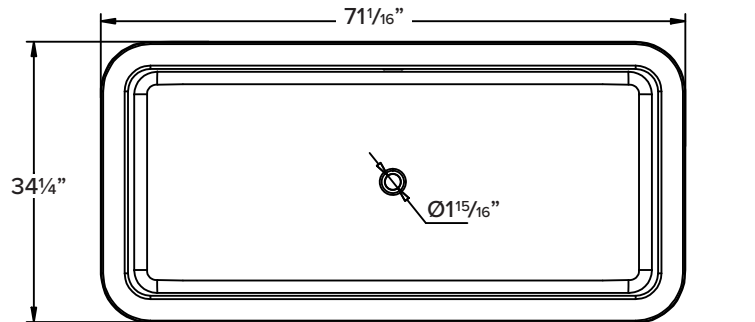

FEATURES

- 71-1/16" x 34-1/4" x 25-5/8" freestanding bathtub.
- Samuel Mueller® resin stone is a composite of modified acrylic and natural stone.
- Center drain location. Spring-loaded chrome finish bottom drain included.
- Built-in overflow.
- 10 Year Limited Residential Warranty
- 3 Year Commercial Warranty

COLOR

- 01 White

FINISH

- (V) Velvet

OPTION

- TD10 Bathtub drain with overflow in decorative finishes: BN, PC, PN, ORB, VB, MB, WH finishes. See back for information.

Specified Model

Model	SMSCO7133
Dimensions	71 ¹ / ₁₆ "L x 34 ¹ / ₄ "W x 25 ⁵ / ₈ "H
Drain Outlet	Center
Water Capacity	109.4 gallons
Item Cubic Feet	33.27
Item Weight	573.30 lbs.
Shipping Weight	705.60 lbs.
Material	Resin Stone
Installation	freestanding, floor mounted
Required	floor or wall mount faucet not supplied

To Be Specified:

COLOR	
01 White	
FINISH	01 White
V Velvet	
DRAIN COVER	
C Chrome	

**Compliance Certifications -
Meets or Exceeds the Following Specifications:**

- CSA B45.5/IAPMO Z124

OPTION

TD10 Bathtub Drain in decorative finishes