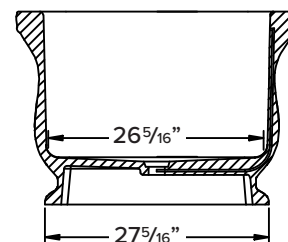

COLOR

- 01 White

FINISH

- (V) Velvet

OPTION

- TD10 Bathtub drain with overflow in decorative finishes: BN, PC, PN, ORB, VB, MB, WH finishes. See back for information.

Specified Model

Model	SMSCO7133
Dimensions	71 ¹ / ₁₆ "L x 34 ¹ / ₄ "W x 25 ⁵ / ₈ "H
Drain Outlet	Center
Water Capacity	109.4 gallons
Item Cubic Feet	33.27
Item Weight	573.30 lbs.
Shipping Weight	705.60 lbs.
Material	Resin Stone
Installation	freestanding, floor mounted
Required	floor or wall mount faucet not supplied