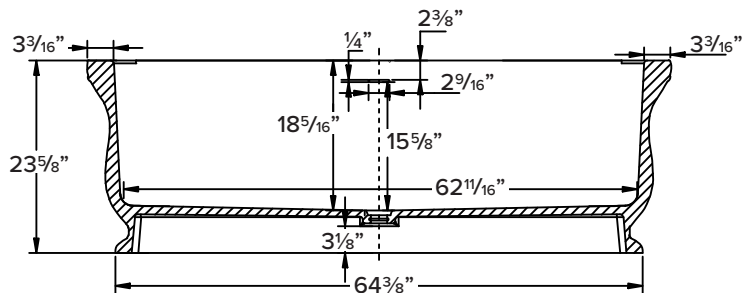

FEATURES

- 71-1/16" x 34-1/4" x 25-5/8" freestanding bathtub.
- Samuel Mueller® resin stone is a composite of modified acrylic and natural stone.
- Center drain location. Spring-loaded chrome finish bottom drain included.
- Built-in overflow.
- 10 Year Limited Residential Warranty
- 3 Year Commercial Warranty

COLOR

- 01 White

FINISH

- (V) Velvet

OPTION

- TD10 Bathtub drain with overflow in decorative finishes: BN, PC, PN, ORB, VB, MB, WH finishes. See back for information.

Specified Model

Model	SMSCO7133
Dimensions	71 ¹ / ₁₆ "L x 34 ¹ / ₄ "W x 25 ⁵ / ₈ "H
Drain Outlet	Center
Water Capacity	109.4 gallons
Item Cubic Feet	33.27
Item Weight	573.30 lbs.
Shipping Weight	705.60 lbs.
Material	Resin Stone
Installation	freestanding, floor mounted
Required	floor or wall mount faucet not supplied