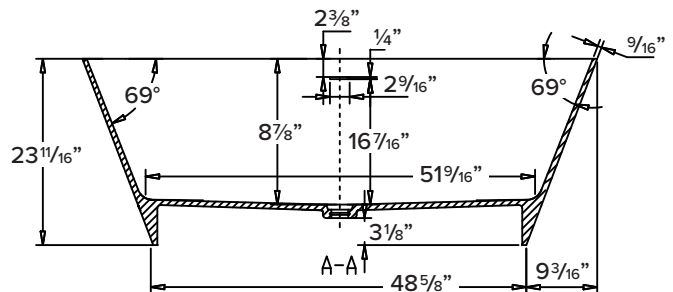

Compliance Certifications - Meets or Exceeds the Following Specifications:

- CSA B45.5/IAPMO Z124