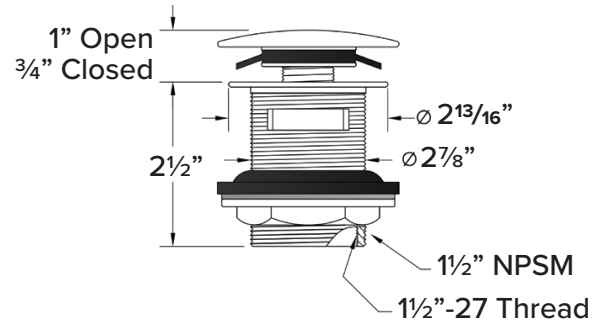

OPTION

TD10 Bathtub Drain in decorative finishes

SPECIFICATIONS

EZ-Click Bathtub Drain with overflow. Drain tube not included.

Finishes: BN Brushed Nickel, PC Polished Chrome, PN Polished Nickel, ORB Oil Rubbed Bronze, VB Venetian Bronze, MB Matte Black, WH White

To Be Specified:

	COLOR
☐	BN Brushed Nickel
☐	PN Polished Nickel
☐	ORB Oil Rubbed Bronze
☐	VB Venetian Bronze
☐	MB Matte Black
☐	WH White
☐	PC Polished Chrome