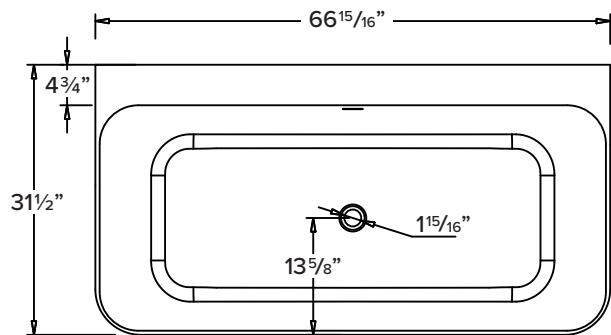

FEATURES

- 66-15/16" x 31-1/2" x 23-11/16" freestanding bathtub.
- Samuel Mueller® resin stone is a composite of modified acrylic and natural stone.
- Center drain location. Spring-loaded chrome finish bottom drain included.
- Built-in overflow.
- 10 Year Limited Residential Warranty
- 3 Year Commercial Warranty

COLOR

- 01 White

FINISH

- (V) Velvet

OPTION

- TD10 Bathtub drain with overflow in decorative finishes: BN, PC, PN, ORB, VB, MB, WH finishes. See back for information.

Specified Model

Model	SMSGL6731
Dimensions	66 ¹⁵ / ₁₆ " L x 31 ¹ / ₂ " W x 23 ¹¹ / ₁₆ " H
Drain Outlet	Center
Water Capacity	85.1 gallons
Item Cubic Feet	28.80
Item Weight	286.65 lbs.
Shipping Weight	410.13 lbs.
Material	Resin Stone
Installation	freestanding, floor mounted
Required	floor or wall mount faucet not supplied

To Be Specified:

COLOR	
01 White	
FINISH	01 White
V Velvet	
DRAIN COVER	
C Chrome	

Compliance Certifications - Meets or Exceeds the Following Specifications:

- CSA B45.5/IAPMO Z124

OPTION

TD10 Bathtub Drain in decorative finishes