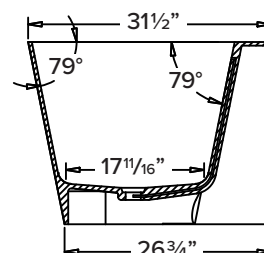

Compliance Certifications - Meets or Exceeds the Following Specifications:

- CSA B45.5/IAPMO Z124