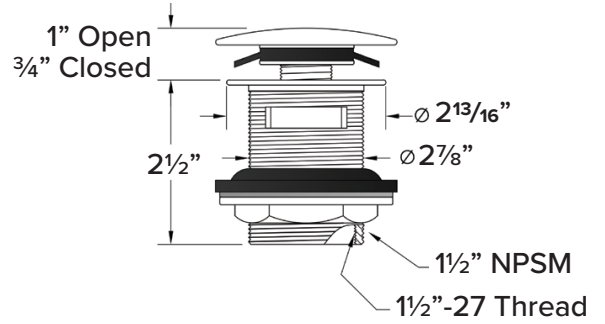

OPTION

TD10 Bathtub Drain in decorative finishes

SPECIFICATIONS

EZ-Click Bathtub Drain with overflow. Drain tube not included.

Finishes: BN Brushed Nickel, PC Polished Chrome, PN Polished Nickel, ORB Oil Rubbed Bronze, VB Venetian Bronze, MB Matte Black, WH White

To Be Specified:

	COLOR
☐	BN Brushed Nickel
☐	PN Polished Nickel
☐	ORB Oil Rubbed Bronze
☐	VB Venetian Bronze
☐	MB Matte Black
☐	WH White
☐	PC Polished Chrome