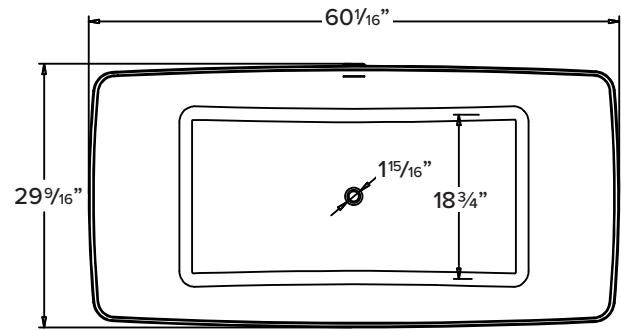

FEATURES

- 60-1/16" x 29-9/16" x 23-11/16" freestanding bathtub.
- Samuel Mueller® resin stone is a composite of modified acrylic and natural stone.
- Center drain location. Spring-loaded chrome finish bottom drain included.
- Built-in overflow.
- 10 Year Limited Residential Warranty
- 3 Year Commercial Warranty

COLOR

- 01 White

FINISH

- (V) Velvet

OPTION

- TD10 Bathtub drain with overflow in decorative finishes: BN, PC, PN, ORB, VB, MB, WH finishes. See back for information.

Specified Model

Model	SMSLY6030
Dimensions	60 1/16" L x 29 9/16" W x 23 11/16" H
Drain Outlet	Center
Water Capacity	89.8 gallons
Item Cubic Feet	24.23
Item Weight	198.45 lbs.
Shipping	319.73 lbs.
Material Weight	Resin Stone
Installation	freestanding, floor mounted
Required	floor or wall mount faucet not supplied