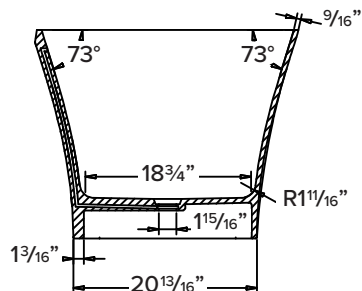

FEATURES

- 60-1/16" x 29-9/16" x 23-11/16" freestanding bathtub.
- Samuel Mueller® resin stone is a composite of modified acrylic and natural stone.
- Center drain location. Spring-loaded chrome finish bottom drain included.
- Built-in overflow.
- 10 Year Limited Residential Warranty
- 3 Year Commercial Warranty

COLOR

- 01 White

FINISH

- (V) Velvet

OPTION

- TD10 Bathtub drain with overflow in decorative finishes: BN, PC, PN, ORB, VB, MB, WH finishes. See back for information.

Specified Model

Model	SMSLY6030
Dimensions	60 1/16" L x 29 9/16" W x 23 11/16" H
Drain Outlet	Center
Water Capacity	89.8 gallons
Item Cubic Feet	24.23
Item Weight	198.45 lbs.
Shipping	319.73 lbs.
Material Weight	Resin Stone
Installation	freestanding, floor mounted
Required	floor or wall mount faucet not supplied