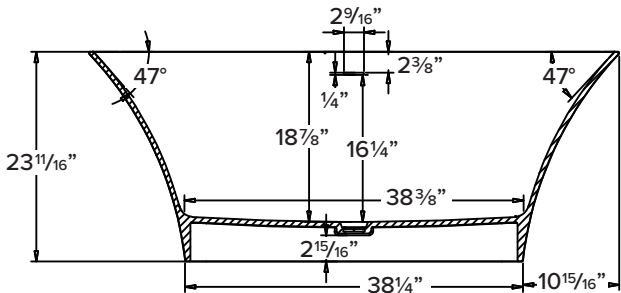

FEATURES

- 60-1/16" x 29-9/16" x 23-11/16" freestanding bathtub.
- Samuel Mueller® resin stone is a composite of modified acrylic and natural stone.
- Center drain location. Spring-loaded chrome finish bottom drain included.
- Built-in overflow.
- 10 Year Limited Residential Warranty
- 3 Year Commercial Warranty

COLOR

- 01 White

FINISH

- (V) Velvet

OPTION

- TD10 Bathtub drain with overflow in decorative finishes: BN, PC, PN, ORB, VB, MB, WH finishes. See back for information.

Specified Model

Model	SMSLY6030
Dimensions	60 1/16" L x 29 9/16" W x 23 11/16" H
Drain Outlet	Center
Water Capacity	89.8 gallons
Item Cubic Feet	24.23
Item Weight	198.45 lbs.
Shipping	319.73 lbs.
Material Weight	Resin Stone
Installation	freestanding, floor mounted
Required	floor or wall mount faucet not supplied