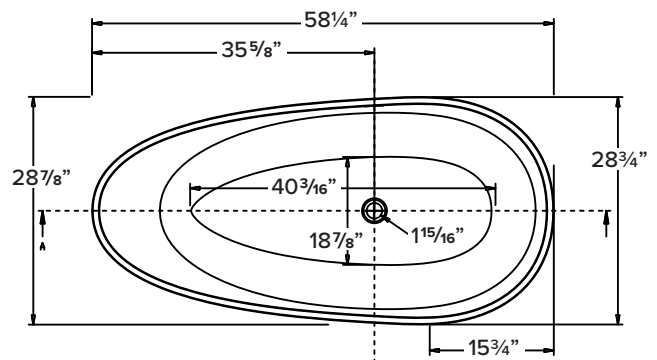

FEATURES

- 58-1/4" x 28-3/4" x 22-1/4" freestanding bathtub.
- Samuel Müller® resin stone is a composite of modified acrylic and natural stone.
- Center drain location. Spring-loaded chrome finish bottom drain included.
- Built-in overflow.
- 10 Year Limited Residential Warranty
- 3 Year Commercial Warranty

COLOR

- 01 White

FINISH

- (V) Velvet

OPTION

- TD10 Bathtub drain with overflow in decorative finishes: BN, PC, PN, ORB, VB, MB, WH finishes. See back for information.

Specified Model

Model	SMSML5829
Dimensions	58 1/4" L x 28 3/4" W x 22 1/4" H
Drain Outlet	Center
Water Capacity	74 gallons
Item Cubic Feet	21.65
Item Weight	288.86 lbs.
Shipping Weight	410.13 lbs.
Material	Resin Stone
Installation	freestanding, floor mounted
Required	floor or wall mount faucet not supplied