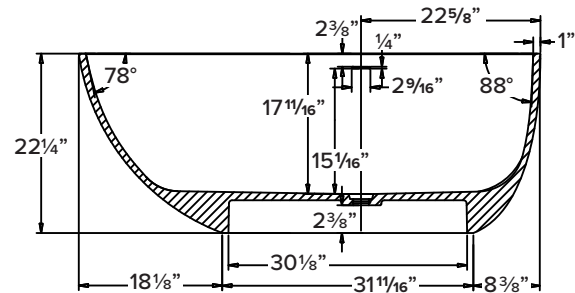

FEATURES

- 58-1/4" x 28-3/4" x 22-1/4" freestanding bathtub.
- Samuel Müller® resin stone is a composite of modified acrylic and natural stone.
- Center drain location. Spring-loaded chrome finish bottom drain included.
- Built-in overflow.
- 10 Year Limited Residential Warranty
- 3 Year Commercial Warranty

COLOR

- 01 White

FINISH

- (V) Velvet

OPTION

- TD10 Bathtub drain with overflow in decorative finishes: BN, PC, PN, ORB, VB, MB, WH finishes. See back for information.

Specified Model

Model	SMSML5829
Dimensions	58 1/4" L x 28 3/4" W x 22 1/4" H
Drain Outlet	Center
Water Capacity	74 gallons
Item Cubic Feet	21.65
Item Weight	288.86 lbs.
Shipping Weight	410.13 lbs.
Material	Resin Stone
Installation	freestanding, floor mounted
Required	floor or wall mount faucet not supplied