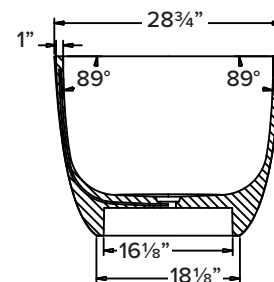

FEATURES

- 58-1/4" x 28-3/4" x 22-1/4" freestanding bathtub.
- Samuel Müller® resin stone is a composite of modified acrylic and natural stone.
- Center drain location. Spring-loaded chrome finish bottom drain included.
- Built-in overflow.
- 10 Year Limited Residential Warranty
- 3 Year Commercial Warranty

COLOR

- 01 White

FINISH

- (V) Velvet

OPTION

- TD10 Bathtub drain with overflow in decorative finishes: BN, PC, PN, ORB, VB, MB, WH finishes. See back for information.

Specified Model

Model	SMSML5829
Dimensions	58 1/4" L x 28 3/4" W x 22 1/4" H
Drain Outlet	Center
Water Capacity	74 gallons
Item Cubic Feet	21.65
Item Weight	288.86 lbs.
Shipping Weight	410.13 lbs.
Material	Resin Stone
Installation	freestanding, floor mounted
Required	floor or wall mount faucet not supplied