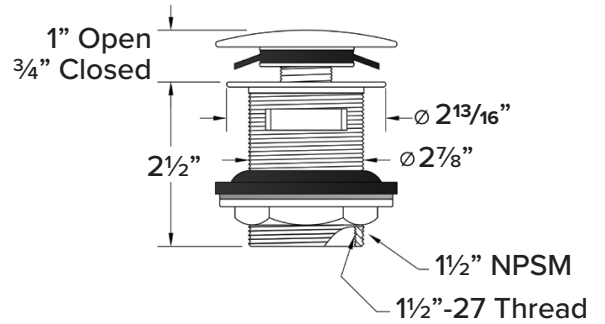

OPTION

TD10 Bathtub Drain in decorative finishes

SPECIFICATIONS

EZ-Click Bathtub Drain with overflow. Drain tube not included.

Finishes: BN Brushed Nickel, PC Polished Chrome, PN Polished Nickel, ORB Oil Rubbed Bronze, VB Venetian Bronze, MB Matte Black, WH White

To Be Specified:

	COLOR
☐	BN Brushed Nickel
☐	PN Polished Nickel
☐	ORB Oil Rubbed Bronze
☐	VB Venetian Bronze
☐	MB Matte Black
☐	WH White
☐	PC Polished Chrome