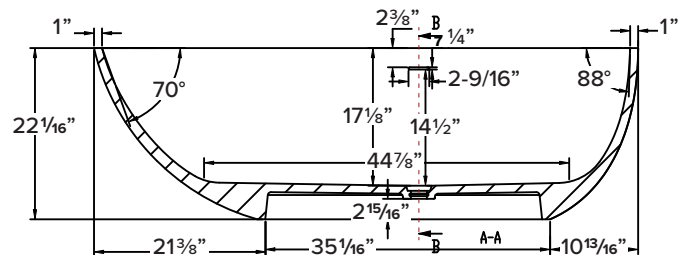

Compliance Certifications - Meets or Exceeds the Following Specifications:

- •CSA B45.5/IAPMO Z124