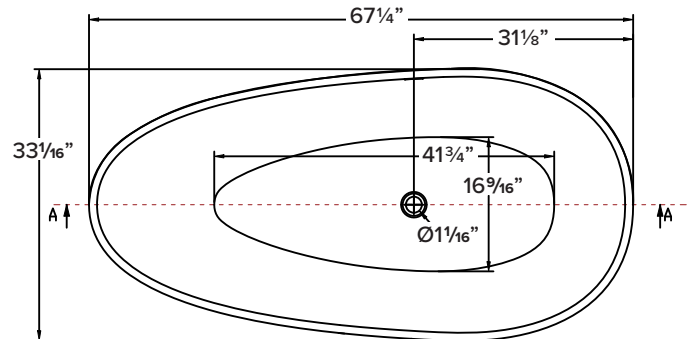

Compliance Certifications - Meets or Exceeds the Following Specifications:

- •CSA B45.5/IAPMO Z124