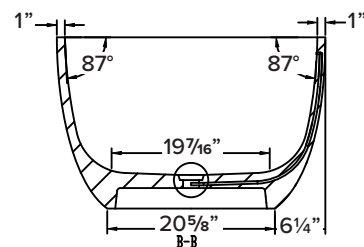

Compliance Certifications - Meets or Exceeds the Following Specifications:

- •CSA B45.5/IAPMO Z124