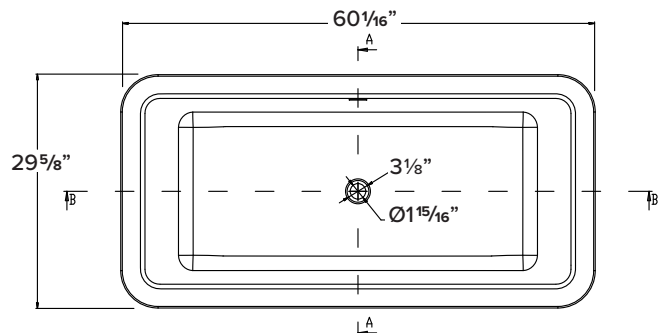

FEATURES

- 60-1/16" x 29-5/8" x 22-13/16" freestanding bathtub.
- Samuel Mueller® resin stone is a composite of modified acrylic and natural stone.
- Center drain location. Spring-loaded chrome finish bottom drain included.
- Built-in overflow.
- 10 Year Limited Residential Warranty
- 3 Year Commercial Warranty

COLOR

- 01 White

FINISH

- (V) Velvet

OPTION

- TD10 Bathtub drain with overflow in decorative finishes: BN, PC, PN, ORB, VB, MB, WH finishes. See back for information.

Specified Model

Model	SMSMN6030
Dimensions	60 1/16" L x 29 5/8" W x 22 13/16" H
Drain Outlet	Center
Water Capacity	69.5 gallons
Item Cubic Feet	23.47
Item Weight	174.20 lbs.
Shipping Weight	295.47 lbs.
Material	Resin Stone
Installation	freestanding, floor mounted
Required	floor or wall mount faucet not supplied

To Be Specified:

COLOR	
01 White	
FINISH	01 White
V Velvet	
DRAIN COVER	
C Chrome	

Compliance Certifications - Meets or Exceeds the Following Specifications:

- CSA B45.5/IAPMO Z124

OPTION

TD10 Bathtub Drain in decorative finishes