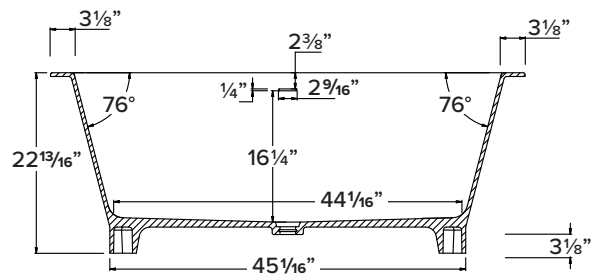

FEATURES

- 60-1/16" x 29-5/8" x 22-13/16" freestanding bathtub.
- Samuel Mueller® resin stone is a composite of modified acrylic and natural stone.
- Center drain location. Spring-loaded chrome finish bottom drain included.
- Built-in overflow.
- 10 Year Limited Residential Warranty
- 3 Year Commercial Warranty

COLOR

- 01 White

FINISH

- (V) Velvet

OPTION

- TD10 Bathtub drain with overflow in decorative finishes: BN, PC, PN, ORB, VB, MB, WH finishes. See back for information.

Specified Model

Model	SMSMN6030
Dimensions	60 1/16" L x 29 5/8" W x 22 13/16" H
Drain Outlet	Center
Water Capacity	69.5 gallons
Item Cubic Feet	23.47
Item Weight	174.20 lbs.
Shipping Weight	295.47 lbs.
Material	Resin Stone
Installation	freestanding, floor mounted
Required	floor or wall mount faucet not supplied