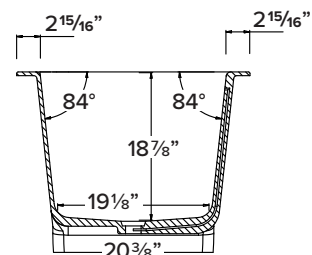

COLOR

- 01 White

FINISH

- (V) Velvet

OPTION

- TD10 Bathtub drain with overflow in decorative finishes: BN, PC, PN, ORB, VB, MB, WH finishes. See back for information.

Specified Model

Model	SMSMN6030
Dimensions	60 1/16" L x 29 5/8" W x 22 13/16" H
Drain Outlet	Center
Water Capacity	69.5 gallons
Item Cubic Feet	23.47
Item Weight	174.20 lbs.
Shipping Weight	295.47 lbs.
Material	Resin Stone
Installation	freestanding, floor mounted
Required	floor or wall mount faucet not supplied