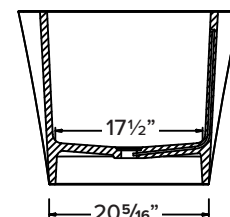

COLOR

- 01 White

FINISH

- (V) Velvet

OPTION

- TD10 Bathtub drain with overflow in decorative finishes: BN, PC, PN, ORB, VB, MB, WH finishes. See back for information.

Specified Model

Model	SMSMU6429
Dimensions	63 ⁹ / ₁₆ "L x 28 ¹ / ₈ "W x 22 ¹ / ₁₆ "H
Drain Outlet	Center
Water Capacity	60.8 gallons
Item Cubic Feet	22.95
Item Weight	282.24 lbs.
Shipping Weight	403.52 lbs.
Material	Resin Stone
Installation	freestanding, floor mounted
Required	floor or wall mount faucet not supplied