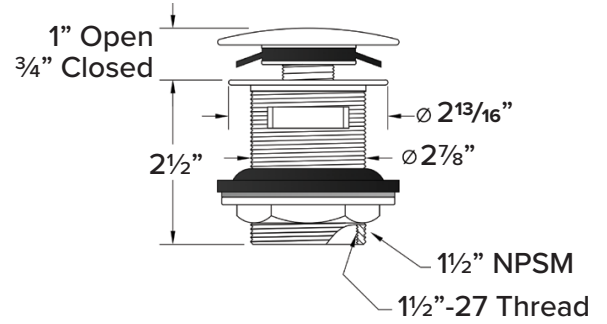

OPTION

TD10 Bathtub Drain in decorative finishes

SPECIFICATIONS

EZ-Click Bathtub Drain with overflow. Drain tube not included.

Finishes: BN Brushed Nickel, PC Polished Chrome, PN Polished Nickel, ORB Oil Rubbed Bronze, VB Venetian Bronze, MB Matte Black, WH White

To Be Specified:

	COLOR
☐	BN Brushed Nickel
☐	PN Polished Nickel
☐	ORB Oil Rubbed Bronze
☐	VB Venetian Bronze
☐	MB Matte Black
☐	WH White
☐	PC Polished Chrome