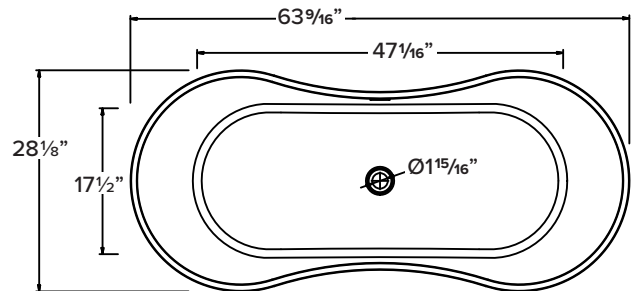

FEATURES

- 63-9/16" x 28-1/8" x 22-1/16" freestanding bathtub.
- Samuel Mueller® resin stone is a composite of modified acrylic and natural stone.
- Center drain location. Spring-loaded chrome finish bottom drain included.
- Built-in overflow.
- 10 Year Limited Residential Warranty
- 3 Year Commercial Warranty

COLOR

- 01 White

FINISH

- (V) Velvet

OPTION

- TD10 Bathtub drain with overflow in decorative finishes: BN, PC, PN, ORB, VB, MB, WH finishes. See back for information.

Specified Model

Model	SMSMU6429
Dimensions	63 ⁹ / ₁₆ "L x 28 ¹ / ₈ "W x 22 ¹ / ₁₆ "H
Drain Outlet	Center
Water Capacity	60.8 gallons
Item Cubic Feet	22.95
Item Weight	282.24 lbs.
Shipping Weight	403.52 lbs.
Material	Resin Stone
Installation	freestanding, floor mounted
Required	floor or wall mount faucet not supplied

To Be Specified:

COLOR	
01 White	
FINISH	01 White
V Velvet	
DRAIN COVER	
C Chrome	

Compliance Certifications - Meets or Exceeds the Following Specifications:

- CSA B45.5/IAPMO Z124

OPTION

TD10 Bathtub Drain in decorative finishes