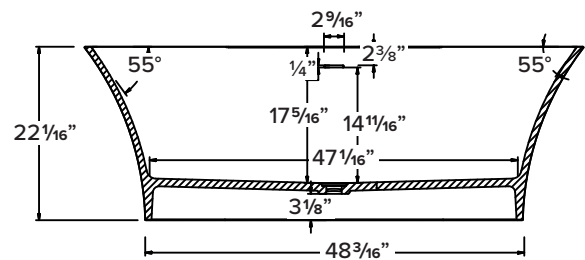

FEATURES

- 63-9/16" x 28-1/8" x 22-1/16" freestanding bathtub.
- Samuel Mueller® resin stone is a composite of modified acrylic and natural stone.
- Center drain location. Spring-loaded chrome finish bottom drain included.
- Built-in overflow.
- 10 Year Limited Residential Warranty
- 3 Year Commercial Warranty

COLOR

- 01 White

FINISH

- (V) Velvet

OPTION

- TD10 Bathtub drain with overflow in decorative finishes: BN, PC, PN, ORB, VB, MB, WH finishes. See back for information.

Specified Model

Model	SMSMU6429
Dimensions	63 ⁹ / ₁₆ "L x 28 ¹ / ₈ "W x 22 ¹ / ₁₆ "H
Drain Outlet	Center
Water Capacity	60.8 gallons
Item Cubic Feet	22.95
Item Weight	282.24 lbs.
Shipping Weight	403.52 lbs.
Material	Resin Stone
Installation	freestanding, floor mounted
Required	floor or wall mount faucet not supplied