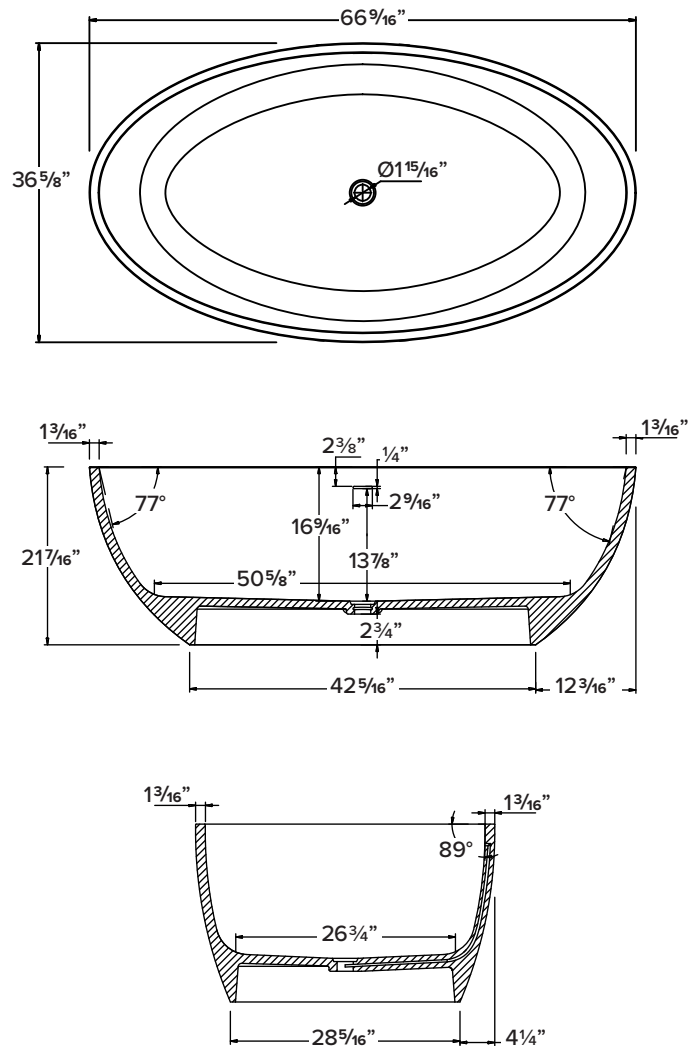

FEATURES

- 66-9/16" x 36-5/8" x 21-7/16" freestanding bathtub.
- Samuel Mueller® resin stone is a composite of modified acrylic and natural stone.
- Center drain location. Spring-loaded chrome finish bottom drain included.
- Built-in overflow.
- 10 Year Limited Residential Warranty
- 3 Year Commercial Warranty

COLOR

- 01 White

FINISH

- (V) Velvet

OPTION

- TD10 Bathtub drain with overflow in decorative finishes: BN, PC, PN, ORB, VB, MB, WH finishes. See back for information.

Specified Model

Model	SMSSF6736
Dimensions	66 ⁹ / ₁₆ "L x 36 ⁵ / ₈ "W x 21 ⁷ / ₁₆ "H
Drain Outlet	Center
Water Capacity	81.4 gallons
Item Cubic Feet	30.25
Item Weight	405.72 lbs.
Shipping Weight	527.00 lbs.
Material	Resin Stone
Installation	freestanding, floor mounted
Required	floor or wall mount faucet not supplied