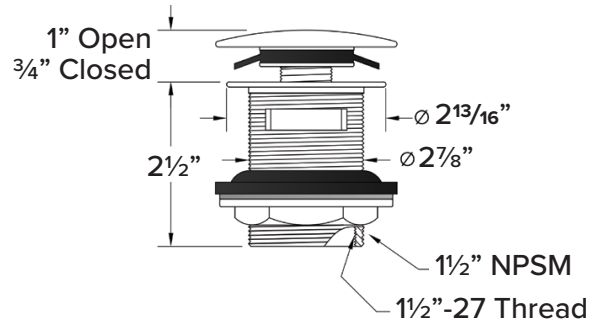

OPTION

TD10 Bathtub Drain in decorative finishes

SPECIFICATIONS

EZ-Click Bathtub Drain with overflow. Drain tube not included.

Finishes: BN Brushed Nickel, PC Polished Chrome, PN Polished Nickel, ORB Oil Rubbed Bronze, VB Venetian Bronze, MB Matte Black, WH White

To Be Specified:

	COLOR
☐	BN Brushed Nickel
☐	PN Polished Nickel
☐	ORB Oil Rubbed Bronze
☐	VB Venetian Bronze
☐	MB Matte Black
☐	WH White
☐	PC Polished Chrome