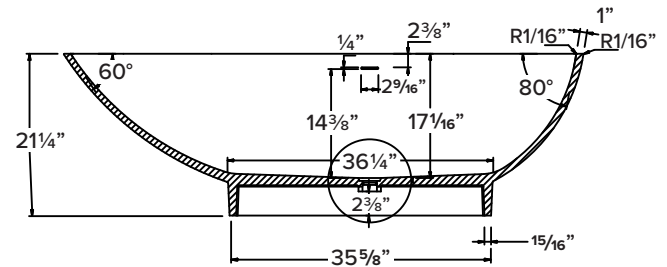

FEATURES

- 70-9/16" x 35-3/4" x 21-1/4" freestanding bathtub.
- Samuel Mueller® resin stone is a composite of modified acrylic and natural stone.
- Center drain location. Spring-loaded chrome finish bottom drain included.
- Built-in overflow.
- 10 Year Limited Residential Warranty
- 3 Year Commercial Warranty

COLOR

- 01 White

FINISH

- (V) Velvet

OPTION

- TD10 Bathtub drain with overflow in decorative finishes: BN, PC, PN, ORB, VB, MB, WH finishes. See back for information.

Specified Model

Model	SMSSH7236
Dimensions	70 ⁹ / ₁₆ "L x 35 ³ / ₄ "W x 21 ¹ / ₄ "H
Drain Outlet	Center
Water Capacity	77.9 gallons
Item Cubic Feet	31.06
Item Weight	346.19 lbs.
Shipping Weight	467.46 lbs.
Material	Resin Stone
Installation	freestanding, floor mounted
Required	floor or wall mount faucet not supplied

To Be Specified:

COLOR	
01 White	
FINISH	01 White
V Velvet	
DRAIN COVER	
C Chrome	

Compliance Certifications - Meets or Exceeds the Following Specifications:

- CSA B45.5/IAPMO Z124

OPTION

TD10 Bathtub Drain in decorative finishes