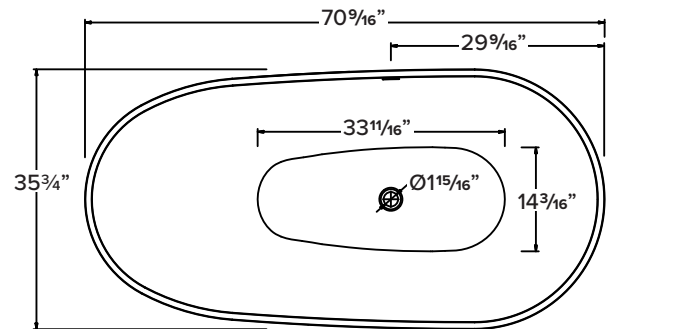

FEATURES

- 70-9/16" x 35-3/4" x 21-1/4" freestanding bathtub.
- Samuel Mueller® resin stone is a composite of modified acrylic and natural stone.
- Center drain location. Spring-loaded chrome finish bottom drain included.
- Built-in overflow.
- 10 Year Limited Residential Warranty
- 3 Year Commercial Warranty

COLOR

- 01 White

FINISH

- (V) Velvet

OPTION

- TD10 Bathtub drain with overflow in decorative finishes: BN, PC, PN, ORB, VB, MB, WH finishes. See back for information.

Specified Model

Model	SMSSH7236
Dimensions	70 ⁹ / ₁₆ "L x 35 ³ / ₄ "W x 21 ¹ / ₄ "H
Drain Outlet	Center
Water Capacity	77.9 gallons
Item Cubic Feet	31.06
Item Weight	346.19 lbs.
Shipping Weight	467.46 lbs.
Material	Resin Stone
Installation	freestanding, floor mounted
Required	floor or wall mount faucet not supplied

To Be Specified:

COLOR	
01 White	
FINISH	01 White
V Velvet	
DRAIN COVER	
C Chrome	

Compliance Certifications - Meets or Exceeds the Following Specifications:

- CSA B45.5/IAPMO Z124

OPTION

TD10 Bathtub Drain in decorative finishes