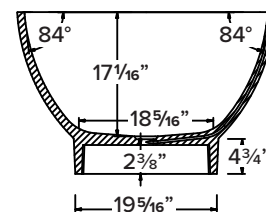

FEATURES

- 70-9/16" x 35-3/4" x 21-1/4" freestanding bathtub.
- Samuel Mueller® resin stone is a composite of modified acrylic and natural stone.
- Center drain location. Spring-loaded chrome finish bottom drain included.
- Built-in overflow.
- 10 Year Limited Residential Warranty
- 3 Year Commercial Warranty

COLOR

- 01 White

FINISH

- (V) Velvet

OPTION

- TD10 Bathtub drain with overflow in decorative finishes: BN, PC, PN, ORB, VB, MB, WH finishes. See back for information.

Specified Model

Model	SMSSH7236
Dimensions	70 ⁹ / ₁₆ "L x 35 ³ / ₄ "W x 21 ¹ / ₄ "H
Drain Outlet	Center
Water Capacity	77.9 gallons
Item Cubic Feet	31.06
Item Weight	346.19 lbs.
Shipping Weight	467.46 lbs.
Material	Resin Stone
Installation	freestanding, floor mounted
Required	floor or wall mount faucet not supplied