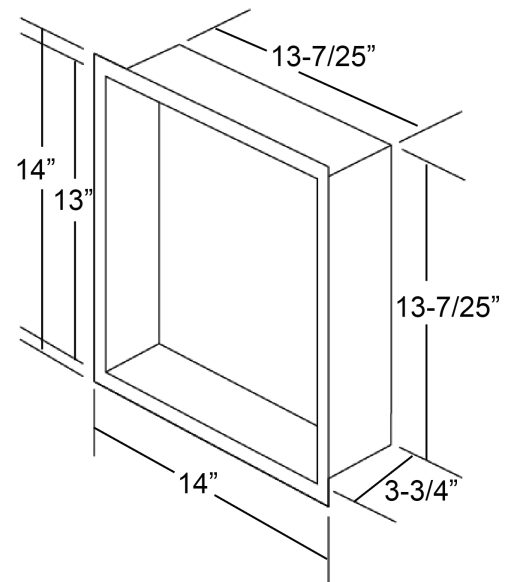

#### To be specified:

	Model	Depth	Length	Width	Height	Ship Wt. (lbs)
<input type="checkbox"/>	SMSSP1414-	Solid Surface Storage Pod	14"	3-3/4"	14"	6