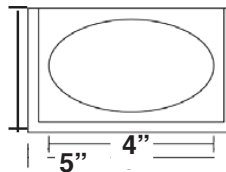

To Be Specified: Color

	Code	Color
☐	01	White
☐	02	Cameo/Biscuit
☐	39	Grey

SMSD5