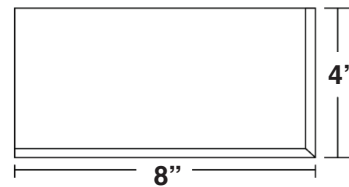

To Be Specified:

	MODEL NO.	DESCRIPTION	Weight
☐	SMSSSK8	Shower Shelf Kit	4.0
☐	SMSD5	Soap Dish	2.0
☐	SMSSTK8	Shelves/Soap Dish	6.0

SMSSSK8