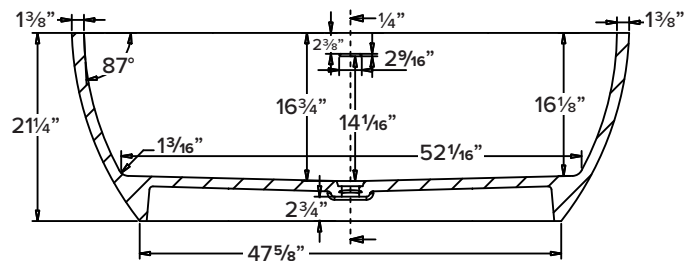

FEATURES

- 63-1/8" x 31-9/16" x 21-1/4" freestanding bathtub.
- Samuel Mueller® resin stone is a composite of modified acrylic and natural stone.
- Center drain location. Spring-loaded chrome finish bottom drain included.
- Built-in overflow.
- 10 Year Limited Residential Warranty
- 3 Year Commercial Warranty

COLOR

- 01 White

FINISH

- (V) Velvet

OPTION

- TD10 Bathtub drain with overflow in decorative finishes: BN, PC, PN, ORB, VB, MB, WH finishes. See back for information.

Specified Model

Model	SMSSW6331
Dimensions	63 1/8"L x 31 9/16"W x 21 1/4"H
Drain Outlet	Center
Water Capacity	84.3 gallons
Item Cubic Feet	24.53
Item Weight	308.70 lbs.
Shipping Weight	429.98 lbs.
Material	Resin Stone
Installation	freestanding, floor mounted
Required	floor or wall mount faucet not supplied