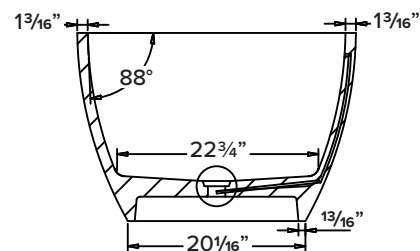

FEATURES

- 63-1/8" x 31-9/16" x 21-1/4" freestanding bathtub.
- Samuel Mueller® resin stone is a composite of modified acrylic and natural stone.
- Center drain location. Spring-loaded chrome finish bottom drain included.
- Built-in overflow.
- 10 Year Limited Residential Warranty
- 3 Year Commercial Warranty

COLOR

- 01 White

FINISH

- (V) Velvet

OPTION

- TD10 Bathtub drain with overflow in decorative finishes: BN, PC, PN, ORB, VB, MB, WH finishes. See back for information.

Specified Model

Model	SMSSW6331
Dimensions	63 1/8"L x 31 9/16"W x 21 1/4"H
Drain Outlet	Center
Water Capacity	84.3 gallons
Item Cubic Feet	24.53
Item Weight	308.70 lbs.
Shipping Weight	429.98 lbs.
Material	Resin Stone
Installation	freestanding, floor mounted
Required	floor or wall mount faucet not supplied