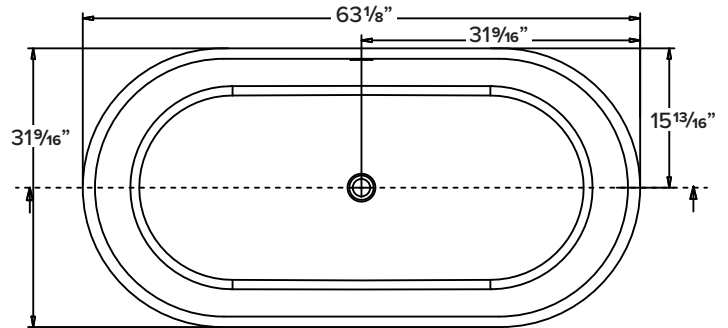

FEATURES

- 63-1/8" x 31-9/16" x 21-1/4" freestanding bathtub.
- Samuel Mueller® resin stone is a composite of modified acrylic and natural stone.
- Center drain location. Spring-loaded chrome finish bottom drain included.
- Built-in overflow.
- 10 Year Limited Residential Warranty
- 3 Year Commercial Warranty

COLOR

- 01 White

FINISH

- (V) Velvet

OPTION

- TD10 Bathtub drain with overflow in decorative finishes: BN, PC, PN, ORB, VB, MB, WH finishes. See back for information.

Specified Model

Model	SMSSW6331
Dimensions	63 1/8"L x 31 9/16"W x 21 1/4"H
Drain Outlet	Center
Water Capacity	84.3 gallons
Item Cubic Feet	24.53
Item Weight	308.70 lbs.
Shipping Weight	429.98 lbs.
Material	Resin Stone
Installation	freestanding, floor mounted
Required	floor or wall mount faucet not supplied