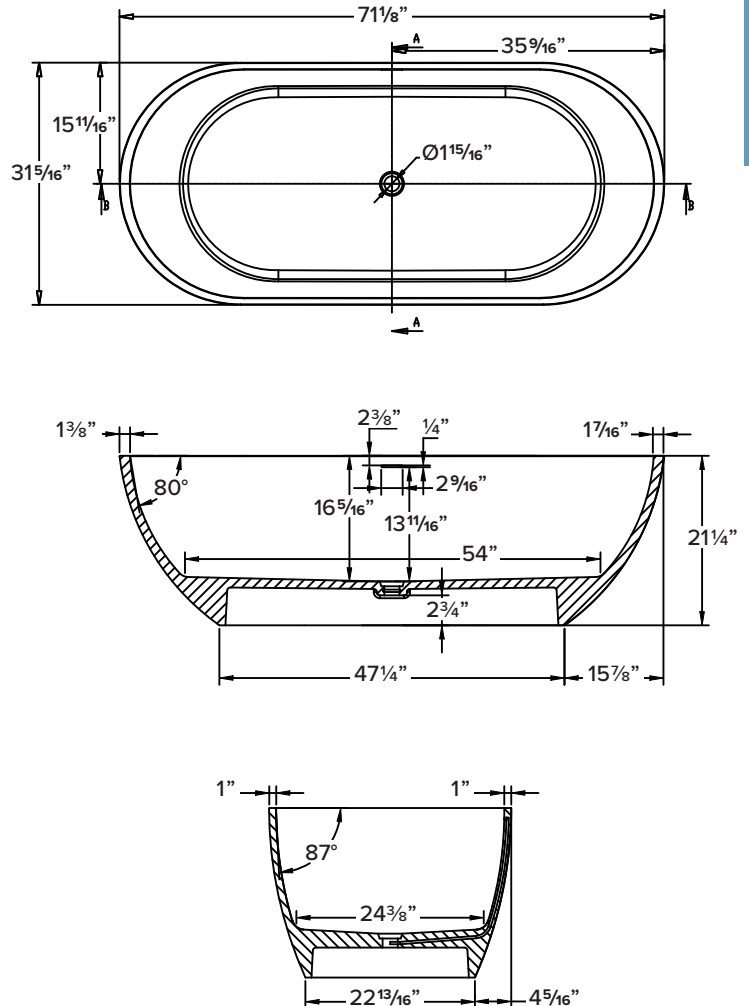

FEATURES

- 71-1/8" x 31-5/16" x 21-1/4" freestanding bathtub.
- Samuel Mueller® resin stone is a composite of modified acrylic and natural stone.
- Center drain location. Spring-loaded chrome finish bottom drain included.
- Built-in overflow.
- 10 Year Limited Residential Warranty
- 3 Year Commercial Warranty

COLOR

- 01 White

FINISH

- (V) Velvet

OPTION

- TD10 Bathtub drain with overflow in decorative finishes: BN, PC, PN, ORB, VB, MB, WH finishes. See back for information.

Specified Model

Model	SMSSW7131
Dimensions	71 1/8" L x 31 5/16" W x 21 1/4" H
Drain Outlet	Center
Water Capacity	89.8 gallons
Item Cubic Feet	27.39
Item Weight	412.34 lbs.
Shipping Weight	533.61 lbs.
Material	Resin Stone
Installation	freestanding, floor mounted
Required	floor or wall mount faucet not supplied

To Be Specified:

COLOR	
01 White	
FINISH	01 White
V Velvet	
DRAIN COVER	
C Chrome	

**Compliance Certifications -
Meets or Exceeds the Following Specifications:**

- CSA B45.5/IAPMO Z124

OPTION

TD10 Bathtub Drain in decorative finishes