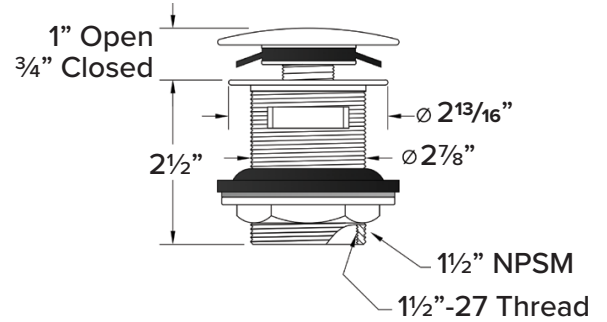

OPTION

TD10 Bathtub Drain in decorative finishes

SPECIFICATIONS

EZ-Click Bathtub Drain with overflow. Drain tube not included.

Finishes: BN Brushed Nickel, PC Polished Chrome, PN Polished Nickel, ORB Oil Rubbed Bronze, VB Venetian Bronze, MB Matte Black, WH White

To Be Specified:

	COLOR
☐	BN Brushed Nickel
☐	PN Polished Nickel
☐	ORB Oil Rubbed Bronze
☐	VB Venetian Bronze
☐	MB Matte Black
☐	WH White
☐	PC Polished Chrome