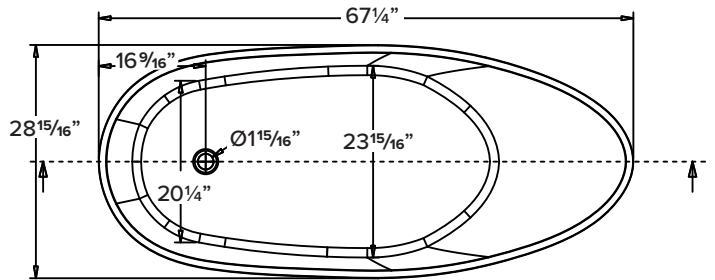

FEATURES

- 67-1/4" x 28-15/16" x 34-1/16" / 28-9/16" freestanding bathtub.
- Samuel Mueller® resin stone is a composite of modified acrylic and natural stone.
- End drain location. Spring-loaded chrome finish bottom drain included.
- Built-in overflow.
- 10 Year Limited Residential Warranty
- 3 Year Commercial Warranty

COLOR

- 01 White

FINISH

- (V) Velvet

OPTION

- TD10 Bathtub drain with overflow in decorative finishes: BN, PC, PN, ORB, VB, MB, WH finishes. See back for information.

Specified Model

Model	SMSVL6729
Dimensions	67 1/4"L x 28 15/16"W x 34 1/16" / 28-9/16"H
Drain Outlet	End
Water Capacity	63.9 gallons
Item Cubic Feet	38.40
Item Weight	407.93 lbs.
Shipping Weight	529.20 lbs.
Material	Resin Stone
Installation	freestanding, floor mounted
Required	floor or wall mount faucet not supplied