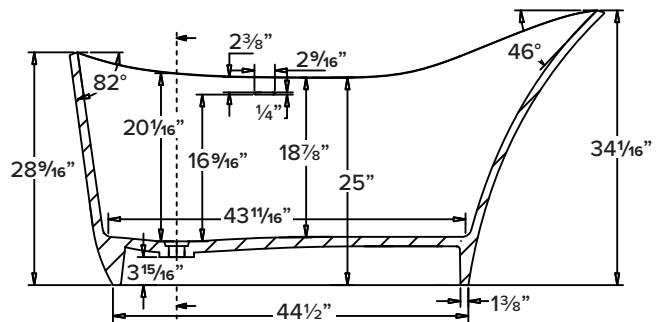

FEATURES

- 67-1/4" x 28-15/16" x 34-1/16" / 28-9/16" freestanding bathtub.
- Samuel Mueller® resin stone is a composite of modified acrylic and natural stone.
- End drain location. Spring-loaded chrome finish bottom drain included.
- Built-in overflow.
- 10 Year Limited Residential Warranty
- 3 Year Commercial Warranty

COLOR

- 01 White

FINISH

- (V) Velvet

OPTION

- TD10 Bathtub drain with overflow in decorative finishes: BN, PC, PN, ORB, VB, MB, WH finishes. See back for information.

Specified Model

Model	SMSVL6729
Dimensions	67 1/4"L x 28 15/16"W x 34 1/16" / 28-9/16"H
Drain Outlet	End
Water Capacity	63.9 gallons
Item Cubic Feet	38.40
Item Weight	407.93 lbs.
Shipping Weight	529.20 lbs.
Material	Resin Stone
Installation	freestanding, floor mounted
Required	floor or wall mount faucet not supplied