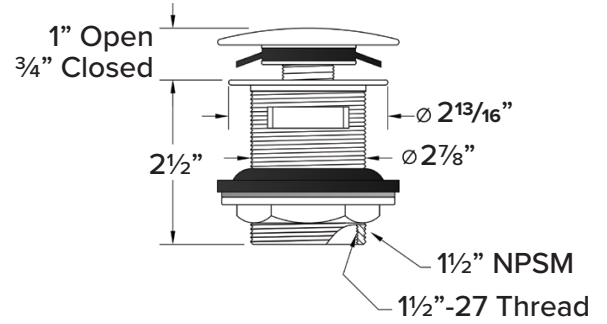

OPTION

TD10 Bathtub Drain in decorative finishes

SPECIFICATIONS

EZ-Click Bathtub Drain with overflow. Drain tube not included.

Finishes: BN Brushed Nickel, PC Polished Chrome, PN Polished Nickel, ORB Oil Rubbed Bronze, VB Venetian Bronze, MB Matte Black, WH White