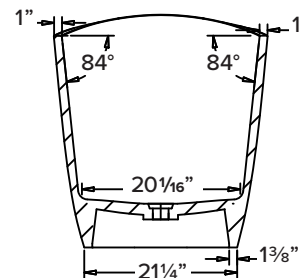

COLOR

- 01 White

FINISH

- (V) Velvet

OPTION

- TD10 Bathtub drain with overflow in decorative finishes: BN, PC, PN, ORB, VB, MB, WH finishes. See back for information.

Specified Model

Model	SMSVL6729
Dimensions	67 1/4"L x 28 15/16"W x 34 1/16" / 28-9/16"H
Drain Outlet	End
Water Capacity	63.9 gallons
Item Cubic Feet	38.40
Item Weight	407.93 lbs.
Shipping Weight	529.20 lbs.
Material	Resin Stone
Installation	freestanding, floor mounted
Required	floor or wall mount faucet not supplied