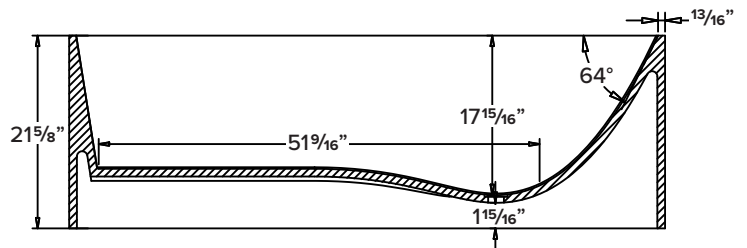

FEATURES

- 66-15/16" x 28-3/8" x 21-5/8" freestanding bathtub.
- Samuel Mueller® resin stone is a composite of modified acrylic and natural stone.
- End offset drain location. Spring-loaded chrome finish bottom drain included.
- No overflow.
- 10 Year Limited Residential Warranty
- 3 Year Commercial Warranty

COLOR

- 01 White

FINISH

- (V) Velvet

OPTION

- TD10 Bathtub drain with overflow in decorative finishes: BN, PC, PN, ORB, VB, MB, WH finishes. See back for information.

Specified Model

Model	SMSVP6728
Dimensions	66 ¹⁵ / ₁₆ " L x 28 ³ / ₈ " W x 21 ⁵ / ₈ " H
Drain Outlet	End (offset)
Water Capacity	88.2 gallons
Item Cubic Feet	23.73
Item Weight	429.98 lbs.
Shipping Weight	551.25 lbs.
Material	Resin Stone
Installation	freestanding, floor mounted
Required	floor or wall mount faucet not supplied