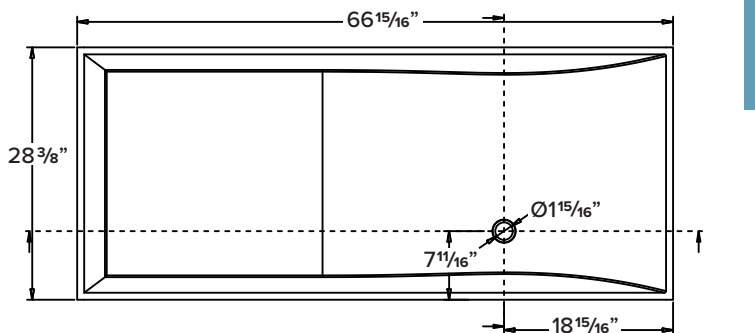

FEATURES

- 66-15/16" x 28-3/8" x 21-5/8" freestanding bathtub.
- Samuel Mueller® resin stone is a composite of modified acrylic and natural stone.
- End offset drain location. Spring-loaded chrome finish bottom drain included.
- No overflow.
- 10 Year Limited Residential Warranty
- 3 Year Commercial Warranty

COLOR

- 01 White

FINISH

- (V) Velvet

OPTION

- TD10 Bathtub drain with overflow in decorative finishes: BN, PC, PN, ORB, VB, MB, WH finishes. See back for information.

Specified Model

Model	SMSVP6728
Dimensions	66 ¹⁵ / ₁₆ " L x 28 ³ / ₈ " W x 21 ⁵ / ₈ " H
Drain Outlet	End (offset)
Water Capacity	88.2 gallons
Item Cubic Feet	23.73
Item Weight	429.98 lbs.
Shipping Weight	551.25 lbs.
Material	Resin Stone
Installation	freestanding, floor mounted
Required	floor or wall mount faucet not supplied