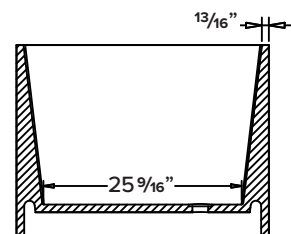

FEATURES

- 66-15/16" x 28-3/8" x 21-5/8" freestanding bathtub.
- Samuel Mueller® resin stone is a composite of modified acrylic and natural stone.
- End offset drain location. Spring-loaded chrome finish bottom drain included.
- No overflow.
- 10 Year Limited Residential Warranty
- 3 Year Commercial Warranty

COLOR

- 01 White

FINISH

- (V) Velvet

OPTION

- TD10 Bathtub drain with overflow in decorative finishes: BN, PC, PN, ORB, VB, MB, WH finishes. See back for information.

Specified Model

Model	SMSVP6728
Dimensions	66 ¹⁵ / ₁₆ " L x 28 ³ / ₈ " W x 21 ⁵ / ₈ " H
Drain Outlet	End (offset)
Water Capacity	88.2 gallons
Item Cubic Feet	23.73
Item Weight	429.98 lbs.
Shipping Weight	551.25 lbs.
Material	Resin Stone
Installation	freestanding, floor mounted
Required	floor or wall mount faucet not supplied