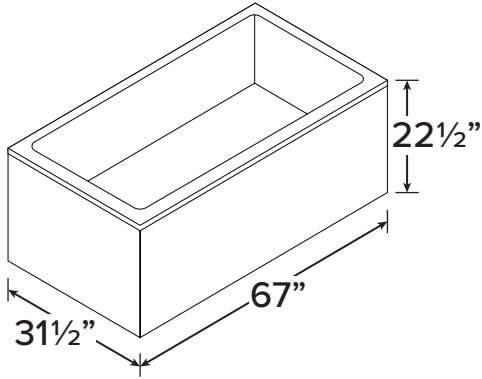

FEATURES

- 66-15/16" x 31-1/2" x 22-7/16" drop-in or undermount bathtub.
- Samuel Müller® resin stone is a composite of modified acrylic and natural stone.
- Center drain location. Bottom drain included. Drain cover in resin stone to match tub.
- Built-in overflow.
- 10 Year Limited Residential Warranty
- 3 Year Commercial Warranty

Model	SMSZE6731
Dimensions	66 ¹⁵ / ₁₆ "L x 31 ¹ / ₂ "W x 22 ⁷ / ₁₆ "H
Drain Outlet	Center
Water Capacity	69.5 gallons
Item Cubic Feet	27.38
Item Weight	209.48 lbs.
Shipping	330.75 lbs.
Material Weight	Resin Stone
Installation	drop-in or undermount
Required	floor or wall mount faucet not supplied

SPECIFICATIONS

Side Panel: 67"L x 22½"H

End Panel: 31½" x 22½"H

Solid Surface Tub Cabinet Console.
Available in White.

SMCZE6731-2 includes *one* side panel and *one* end panel.
SMCZE6731-3 includes *one* side panel and *two* end panels.
SMCZE6731-4 includes *two* side panels and *two* end panels.