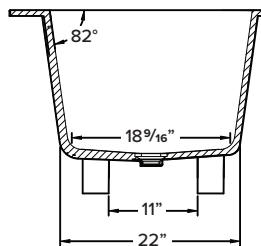

To Be Specified:

COLOR	
01 White	
FINISH	01 White
V Velvet	
DRAIN COVER	
C Chrome	

Compliance Certifications - Meets or Exceeds the Following Specifications:

- CSA B45.5/IAPMO Z124