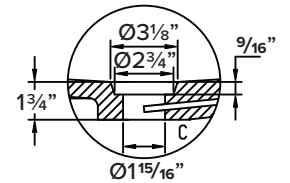

FEATURES

- 66-15/16" x 31-1/2" x 22-7/16" drop-in or undermount bathtub.
- Samuel Müller® resin stone is a composite of modified acrylic and natural stone.
- Center drain location. Bottom drain included. Drain cover in resin stone to match tub.
- Built-in overflow.
- 10 Year Limited Residential Warranty
- 3 Year Commercial Warranty

Model	SMSZE6731
Dimensions	66 ¹⁵ / ₁₆ "L x 31 ¹ / ₂ "W x 22 ⁷ / ₁₆ "H
Drain Outlet	Center
Water Capacity	69.5 gallons
Item Cubic Feet	27.38
Item Weight	209.48 lbs.
Shipping	330.75 lbs.
Material Weight	Resin Stone
Installation	drop-in or undermount
Required	floor or wall mount faucet not supplied

SPECIFICATIONS

Side Panel: 67"L x 22½"H

End Panel: 31½" x 22½"H

Solid Surface Tub Cabinet Console.
Available in White.

SMCZE6731-2 includes *one* side panel and *one* end panel.
SMCZE6731-3 includes *one* side panel and *two* end panels.
SMCZE6731-4 includes *two* side panels and *two* end panels.