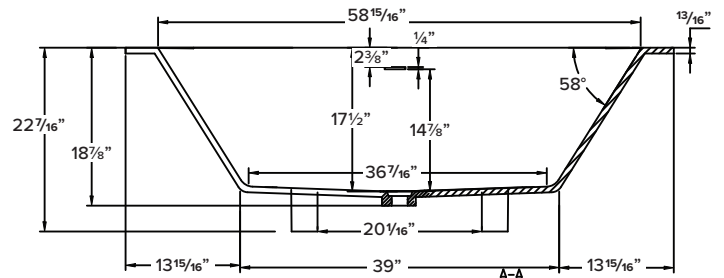

To Be Specified:

COLOR	
01 White	
FINISH	01 White
V Velvet	
DRAIN COVER	
C Chrome	

Compliance Certifications - Meets or Exceeds the Following Specifications:

- CSA B45.5/IAPMO Z124