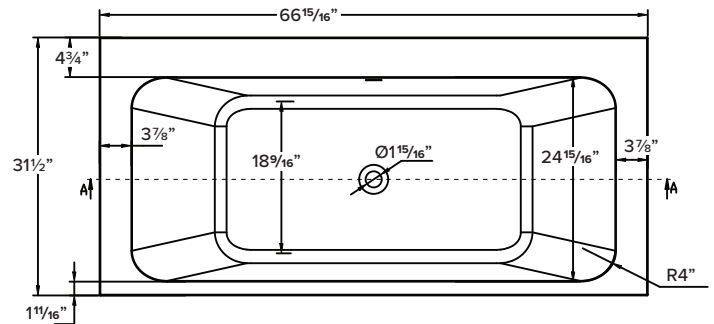

FEATURES

- 66-15/16" x 31-1/2" x 22-7/16" drop-in or undermount bathtub.
- Samuel Müller® resin stone is a composite of modified acrylic and natural stone.
- Center drain location. Bottom drain included. Drain cover in resin stone to match tub.
- Built-in overflow.
- 10 Year Limited Residential Warranty
- 3 Year Commercial Warranty

Model	SMSZE6731
Dimensions	66 ¹⁵ / ₁₆ "L x 31 ¹ / ₂ "W x 22 ⁷ / ₁₆ "H
Drain Outlet	Center
Water Capacity	69.5 gallons
Item Cubic Feet	27.38
Item Weight	209.48 lbs.
Shipping	330.75 lbs.
Material Weight	Resin Stone
Installation	drop-in or undermount
Required	floor or wall mount faucet not supplied

SPECIFICATIONS

Side Panel: 67"L x 22½"H

End Panel: 31½" x 22½"H

Solid Surface Tub Cabinet Console.
Available in White.

SMCZE6731-2 includes *one* side panel and *one* end panel.
SMCZE6731-3 includes *one* side panel and *two* end panels.
SMCZE6731-4 includes *two* side panels and *two* end panels.