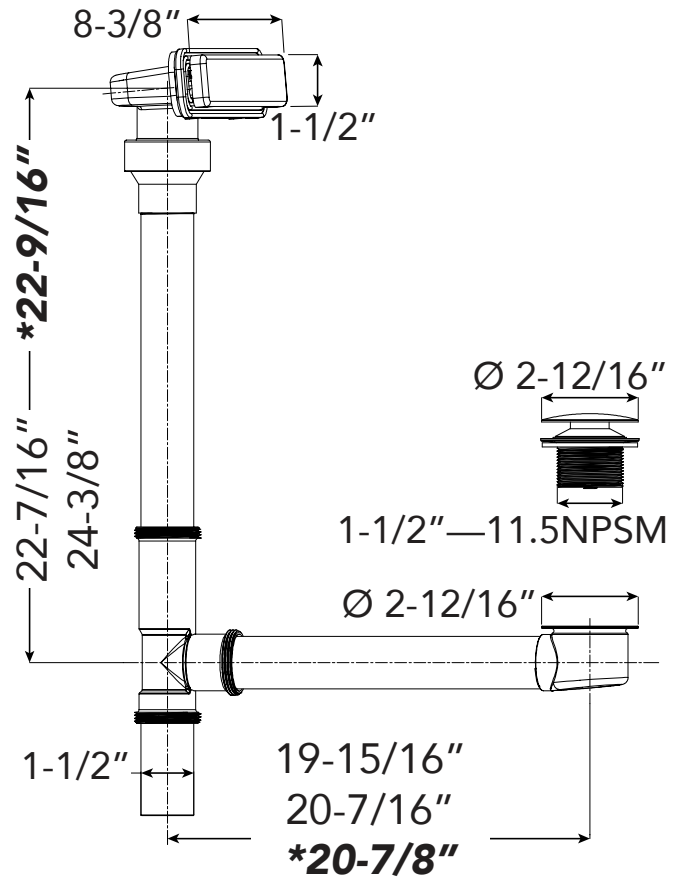

**OPTIONAL**

SMTDL bathtub drain in decorative finishes.

**SPECIFICATIONS**

SMTDL Linear Bathtub Drain with Overflow.  
Drain is available in PVC or Brass material. Also available in 5 packs.  
Finishes: PC Polished Chrome and BN Brushed Nickel for both PVC and Brass drains.  
CB Champagne Bronze and MB Matte Black only for PVC drains.

**To Be Specified:**

FINISH	
<input type="checkbox"/>	PC Polished Chrome
<input type="checkbox"/>	BN Brushed Nickel
<input type="checkbox"/>	CB Champagne Bronze
<input type="checkbox"/>	MB Matte Black

**\*Brass Dimensions**