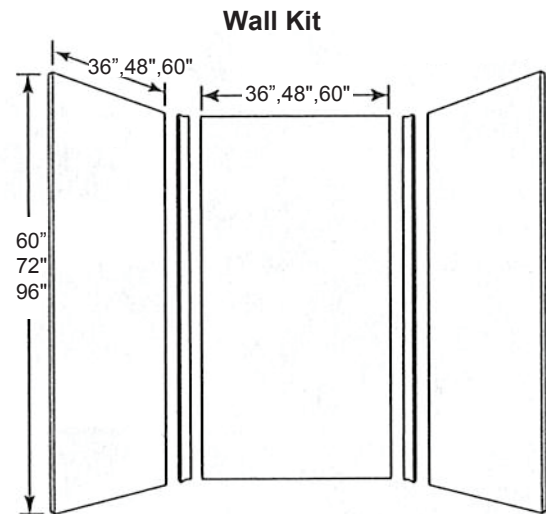

FEATURES

- Shower Walls with a realistic 4" x 8" subway tile pattern and velvet finish for new or existing construction. Monterey has the realistic look of tile without the maintenance of grout.
- Thick 1/4" compression molded solid surface material for superior strength, beauty and easy cleaning. Surface will not support bacteria growth.
- Easier to install than tile. Walls glue right over existing surface. Walls are trimmable for custom fit.
- Include three wall panels and inside corner trims.
- Monterey® solid surface material has color all the way through for a renewable surface.
- 10 Year Limited Residential Warranty / 3 Year Commercial Warranty

ADHESIVE

- 60" and 72" height kits include (3) T100 clear and (2) T200 color matched mildew resistant silicone adhesive.
- 96" height kits include (2) T200 color matched mildew resistant silicone adhesive.

COLORS

- 3 Classic and 4 Marble colors. All the colors are available in tile and velvet smooth finishes.

OPTIONS

- Storage pods, grab bars, storage shelves, flat inside corner molding, and outside corner trims.

Specified Model: