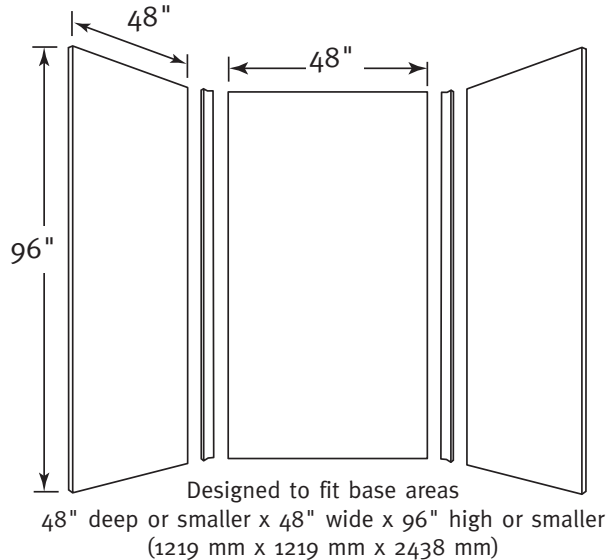

- The **SK-484896** is a five piece shower wall panel system with a smooth surface.

### SK-484896 Swanstone Shower Wall Kit

Model	Part	Base Area Designed To Fit	Ship Wt. Lb.	Ship FedEx	Carton Dims. In.	Cu. Ft.
SK-484896	SK484896	48" D x 48" W x 96" H* (1219 mm x 1219 mm x 2438 mm) (*or smaller)	xx	-	102 x 54 x 4	12.8