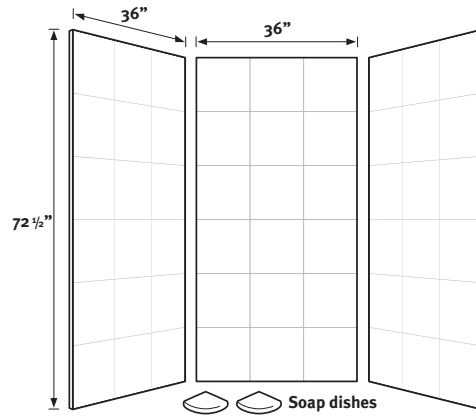

Designed to fit base areas  
36" deep or smaller x 36" wide x 72" high or smaller  
(914 mm x 914 mm x 1829 mm)

Kit Includes: Two side panels, one back panel, two corner soap shelves and color coordinated silicone.

Packaging: Each kit is packed in an individual carton.