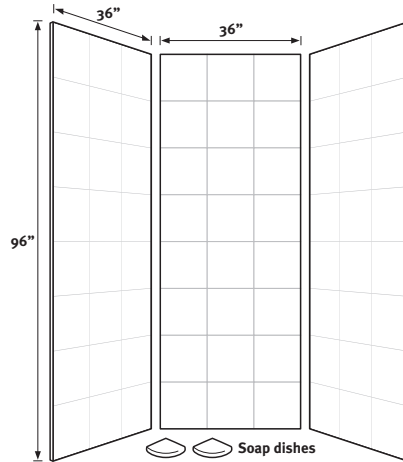

Designed to fit base areas  
36" deep or smaller x 36" wide x 72" high or smaller  
(914 mm x 914 mm x 1829 mm)

Designed to fit base areas  
36" deep or smaller x 36" wide x 96" high or smaller  
(914 mm x 914 mm x 2438 mm)