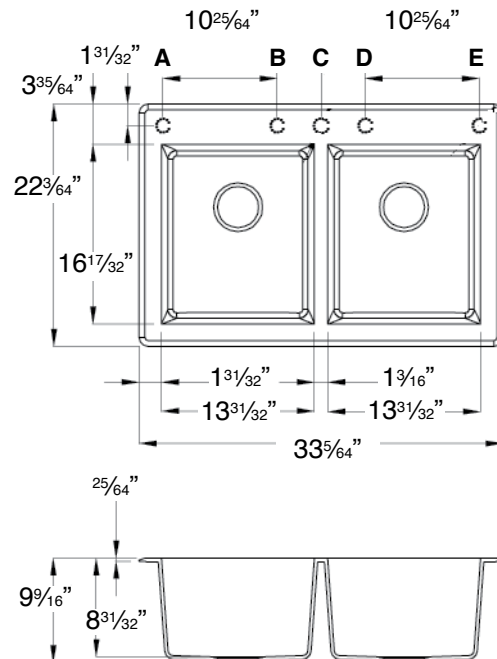

transolid kitchen sinks Radius® Series silQ® granite RTDE3322

33" x 22" Equal Double

FEATURES

- 33" x 22" x 9 1/2" equal double bowls.
- Top mount kitchen sink. The rim of the sink sits on the countertop.
- Transolid silQ® granite sinks are by made with the union of natural granite and acrylic resin. The result gives our sinks high resistance to high temperatures, scratches, dents and chips, as well as impacts and violent shocks.
- The non-porous surface is resistant to bacteria growth and reduces the need for cleaning with harsh chemicals and is 100% food safe.
- 10 Year Limited Residential Warranty
3 Year Commercial Warranty

COLORS

- 5 Colors

Specified Model

Model	RTDE3322
Overall Dimensions	L33" x W22" x D9 1/2"
Left Bowl Dimensions	L13 31/32" x W16 17/32" x D8 31/32"
Right Bowl Dimensions	L13 31/32" x W16 17/32" x D8 31/32"
Faucet Holes	up to 5 - must specify number of holes and hole location(s).
Shipping Weight	48 lbs.
Material	Granite
Installation	countertop mounted
Required	2 basket strainers not supplied

IMPORTANT: Circle Letter(s) above to indicate location(s) for faucet hole drillings (there is a 4" spread between hole locations B,C,D. There is a 10 25/64" spread between hole locations A and B and D and E).