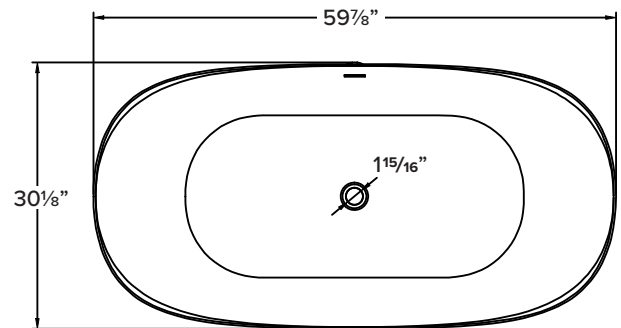

FEATURES

- 59-7/8" x 30-1/8" x 27-9/16" freestanding bathtub.
- Transolid® resin stone is a composite of modified acrylic and natural stone.
- Center drain location. Spring-loaded chrome finish bottom drain included.
- Built-in overflow.
- 10 Year Limited Residential Warranty
- 3 Year Commercial Warranty

COLOR

- 01 White

FINISH

- (V) Velvet

OPTION

- TD10 Bathtub drain with overflow in decorative finishes: BN, PC, PN, ORB, VB, MB, WH finishes. See back for information.

Specified Model

| Model | SAN6030 |
|-----------------|---|
| Dimensions | 59 7/8" L x 30 1/8" W x 27 9/16" H |
| Drain Outlet | Center |
| Water Capacity | 92.5 gallons |
| Item Cubic Feet | 28.71 |
| Item Weight | 174.20 lbs. |
| Shipping Weight | 295.47 lbs. |
| Material | Resin Stone |
| Installation | freestanding, floor mounted |
| Required | floor or wall mount faucet not supplied |