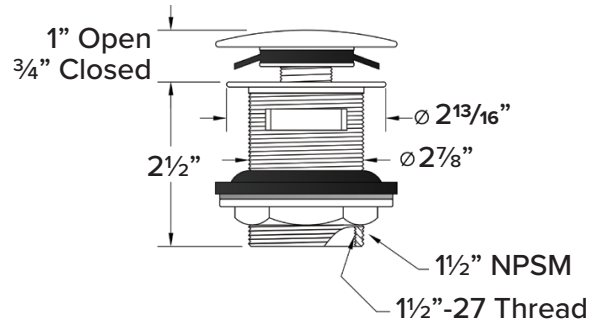

OPTION

TD10 Bathtub Drain in decorative finishes

SPECIFICATIONS

EZ-Click Bathtub Drain with overflow. Drain tube not included.

Finishes: BN Brushed Nickel, PC Polished Chrome, PN Polished Nickel, ORB Oil Rubbed Bronze, VB Venetian Bronze, MB Matte Black, WH White