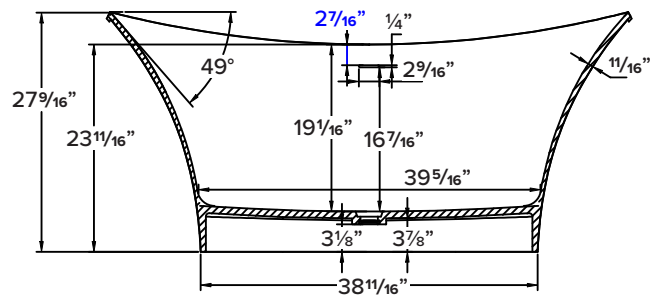

FEATURES

- 59-7/8" x 30-1/8" x 27-9/16" freestanding bathtub.
- Transolid® resin stone is a composite of modified acrylic and natural stone.
- Center drain location. Spring-loaded chrome finish bottom drain included.
- Built-in overflow.
- 10 Year Limited Residential Warranty
- 3 Year Commercial Warranty

COLOR

- 01 White

FINISH

- (V) Velvet

OPTION

- TD10 Bathtub drain with overflow in decorative finishes: BN, PC, PN, ORB, VB, MB, WH finishes. See back for information.

Specified Model

| Model | SAN6030 |
|-----------------|---|
| Dimensions | 59 7/8" L x 30 1/8" W x 27 9/16" H |
| Drain Outlet | Center |
| Water Capacity | 92.5 gallons |
| Item Cubic Feet | 28.71 |
| Item Weight | 174.20 lbs. |
| Shipping Weight | 295.47 lbs. |
| Material | Resin Stone |
| Installation | freestanding, floor mounted |
| Required | floor or wall mount faucet not supplied |