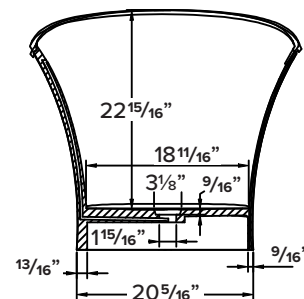

FEATURES

- 59-7/8" x 30-1/8" x 27-9/16" freestanding bathtub.
- Transolid® resin stone is a composite of modified acrylic and natural stone.
- Center drain location. Spring-loaded chrome finish bottom drain included.
- Built-in overflow.
- 10 Year Limited Residential Warranty
- 3 Year Commercial Warranty

COLOR

- 01 White

FINISH

- (V) Velvet

OPTION

- TD10 Bathtub drain with overflow in decorative finishes: BN, PC, PN, ORB, VB, MB, WH finishes. See back for information.

Specified Model

| Model | SAN6030 |
|-----------------|---|
| Dimensions | 59 7/8" L x 30 1/8" W x 27 9/16" H |
| Drain Outlet | Center |
| Water Capacity | 92.5 gallons |
| Item Cubic Feet | 28.71 |
| Item Weight | 174.20 lbs. |
| Shipping Weight | 295.47 lbs. |
| Material | Resin Stone |
| Installation | freestanding, floor mounted |
| Required | floor or wall mount faucet not supplied |