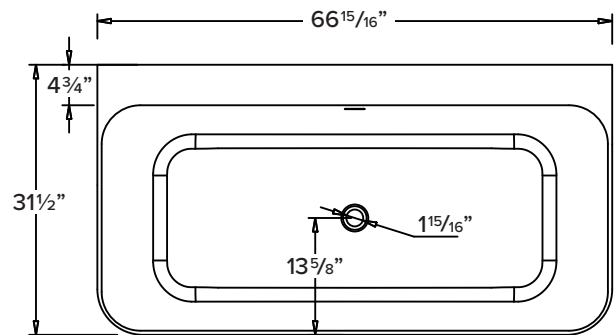

**Compliance Certifications -
Meets or Exceeds the Following Specifications:**

- •CSA B45.5/IAPMO Z124