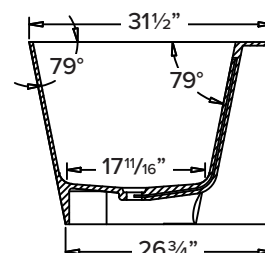

**Compliance Certifications -
Meets or Exceeds the Following Specifications:**

- •CSA B45.5/IAPMO Z124