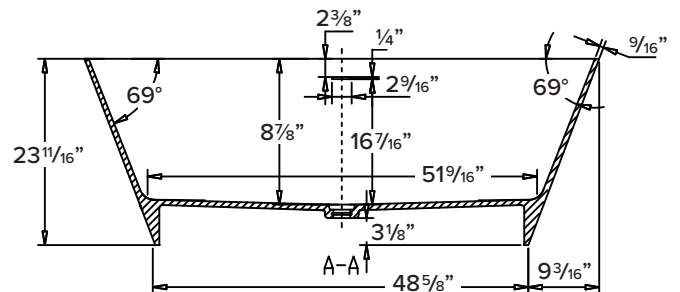

**Compliance Certifications -
Meets or Exceeds the Following Specifications:**

- •CSA B45.5/IAPMO Z124