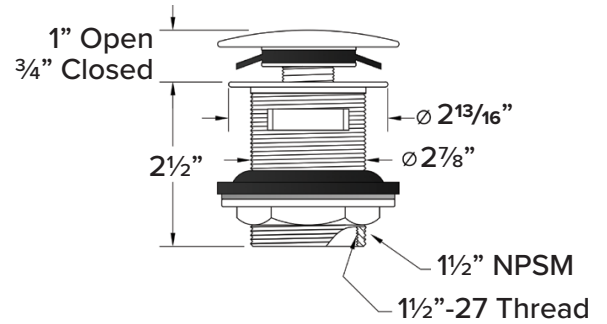

OPTION

TD10 Bathtub Drain in decorative finishes

SPECIFICATIONS

EZ-Click Bathtub Drain with overflow. Drain tube not included.

Finishes: BN Brushed Nickel, PC Polished Chrome, PN Polished Nickel, ORB Oil Rubbed Bronze, VB Venetian Bronze, MB Matte Black, WH White