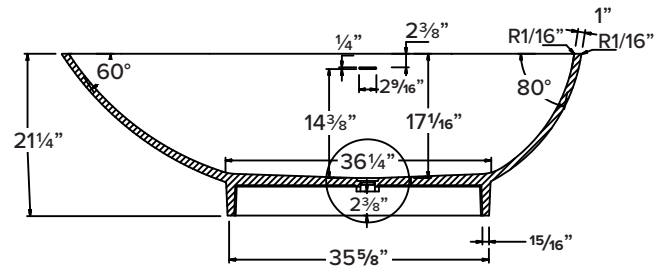

**•FEATURES**

- 70-9/16" x 35-3/4" x 21-1/4" freestanding bathtub.
- Transolid® resin stone is a composite of modified acrylic and natural stone.
- Center drain location. Spring-loaded chrome finish bottom drain included.
- Built-in overflow.
- 10 Year Limited Residential Warranty
- 3 Year Commercial Warranty

Model	SSH7236
Dimensions	70 <sup>9</sup> / <sub>16</sub> "L x 35 <sup>3</sup> / <sub>4</sub> "W x 21 <sup>1</sup> / <sub>4</sub> "H
Drain Outlet	Center
Water Capacity	77.9 gallons
Item Cubic Feet	31.06
Item Weight	346.19 lbs.
Shipping Weight	467.46 lbs.
Material	Resin Stone
Installation	freestanding, floor mounted
Required	floor or wall mount faucet not supplied