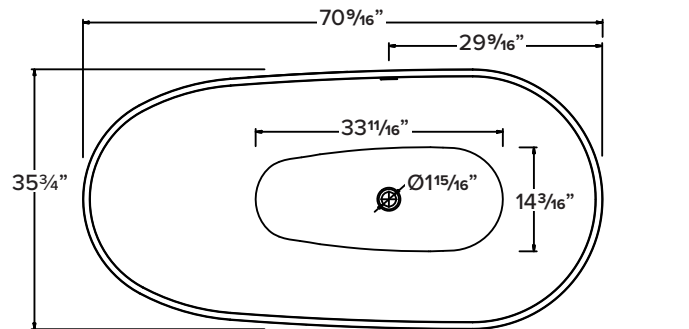

**•FEATURES**

- 70-9/16" x 35-3/4" x 21-1/4" freestanding bathtub.
- Transolid® resin stone is a composite of modified acrylic and natural stone.
- Center drain location. Spring-loaded chrome finish bottom drain included.
- Built-in overflow.
- 10 Year Limited Residential Warranty
- 3 Year Commercial Warranty

**COLOR**

- 01 White

**FINISH**

- (V) Velvet

**OPTION**

- TD10 Bathtub drain with overflow in decorative finishes: BN, PC, PN, ORB, VB, MB, WH finishes. See back for information.

TUBS

**Specified Model**

Model	SSH7236
Dimensions	70 <sup>9</sup> / <sub>16</sub> "L x 35 <sup>3</sup> / <sub>4</sub> "W x 21 <sup>1</sup> / <sub>4</sub> "H
Drain Outlet	Center
Water Capacity	77.9 gallons
Item Cubic Feet	31.06
Item Weight	346.19 lbs.
Shipping Weight	467.46 lbs.
Material	Resin Stone
Installation	freestanding, floor mounted
Required	floor or wall mount faucet not supplied