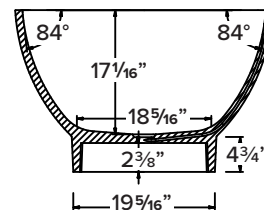

**•FEATURES**

- 70-9/16" x 35-3/4" x 21-1/4" freestanding bathtub.
- Transolid® resin stone is a composite of modified acrylic and natural stone.
- Center drain location. Spring-loaded chrome finish bottom drain included.
- Built-in overflow.
- 10 Year Limited Residential Warranty
- 3 Year Commercial Warranty

**COLOR**

- 01 White

**FINISH**

- (V) Velvet

**OPTION**

- TD10 Bathtub drain with overflow in decorative finishes: BN, PC, PN, ORB, VB, MB, WH finishes. See back for information.

TUBS

**Specified Model**

Model	SSH7236
Dimensions	70 <sup>9</sup> / <sub>16</sub> "L x 35 <sup>3</sup> / <sub>4</sub> "W x 21 <sup>1</sup> / <sub>4</sub> "H
Drain Outlet	Center
Water Capacity	77.9 gallons
Item Cubic Feet	31.06
Item Weight	346.19 lbs.
Shipping Weight	467.46 lbs.
Material	Resin Stone
Installation	freestanding, floor mounted
Required	floor or wall mount faucet not supplied