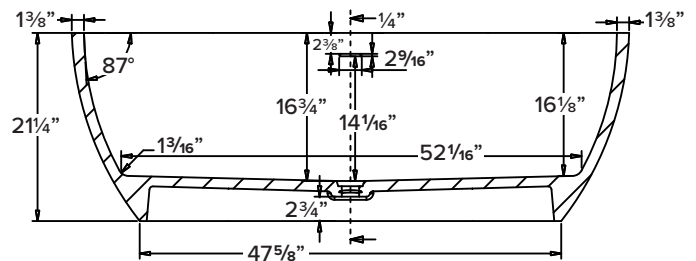

•FEATURES

- 63-1/8" x 31-9/16" x 21-1/4" freestanding bathtub.
- Transolid® resin stone is a composite of modified acrylic and natural stone.
- Center drain location. Spring-loaded chrome finish bottom drain included.
- Built-in overflow.
- 10 Year Limited Residential Warranty
- 3 Year Commercial Warranty

COLOR

- 01 White

FINISH

- (V) Velvet

OPTION

- TD10 Bathtub drain with overflow in decorative finishes: BN, PC, PN, ORB, VB, MB, WH finishes. See back for information.

Specified Model

Model	SSW6331
Dimensions	63 1/8"L x 31 9/16"W x 21 1/4"H
Drain Outlet	Center
Water Capacity	84.3 gallons
Item Cubic Feet	24.53
Item Weight	308.70 lbs.
Shipping Weight	429.98 lbs.
Material	Resin Stone
Installation	freestanding, floor mounted
Required	floor or wall mount faucet not supplied