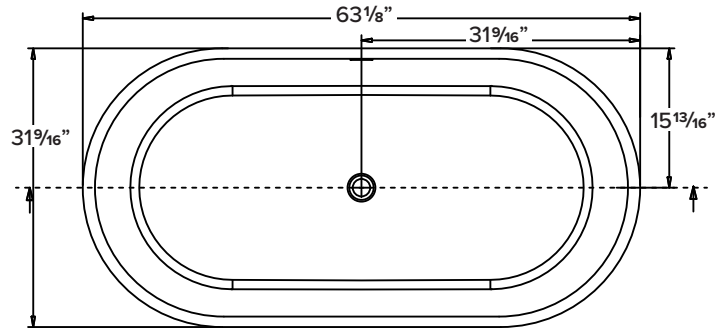

•FEATURES

- 63-1/8" x 31-9/16" x 21-1/4" freestanding bathtub.
- Transolid® resin stone is a composite of modified acrylic and natural stone.
- Center drain location. Spring-loaded chrome finish bottom drain included.
- Built-in overflow.
- 10 Year Limited Residential Warranty
- 3 Year Commercial Warranty

COLOR

- 01 White

FINISH

- (V) Velvet

OPTION

- TD10 Bathtub drain with overflow in decorative finishes: BN, PC, PN, ORB, VB, MB, WH finishes. See back for information.

Specified Model

Model	SSW6331
Dimensions	63 1/8"L x 31 9/16"W x 21 1/4"H
Drain Outlet	Center
Water Capacity	84.3 gallons
Item Cubic Feet	24.53
Item Weight	308.70 lbs.
Shipping Weight	429.98 lbs.
Material	Resin Stone
Installation	freestanding, floor mounted
Required	floor or wall mount faucet not supplied