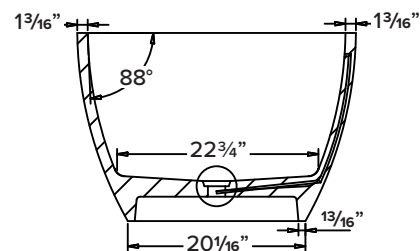

•FEATURES

- 63-1/8" x 31-9/16" x 21-1/4" freestanding bathtub.
- Transolid® resin stone is a composite of modified acrylic and natural stone.
- Center drain location. Spring-loaded chrome finish bottom drain included.
- Built-in overflow.
- 10 Year Limited Residential Warranty
- 3 Year Commercial Warranty

COLOR

- 01 White

FINISH

- (V) Velvet

OPTION

- TD10 Bathtub drain with overflow in decorative finishes: BN, PC, PN, ORB, VB, MB, WH finishes. See back for information.

Specified Model

Model	SSW6331
Dimensions	63 1/8"L x 31 9/16"W x 21 1/4"H
Drain Outlet	Center
Water Capacity	84.3 gallons
Item Cubic Feet	24.53
Item Weight	308.70 lbs.
Shipping Weight	429.98 lbs.
Material	Resin Stone
Installation	freestanding, floor mounted
Required	floor or wall mount faucet not supplied