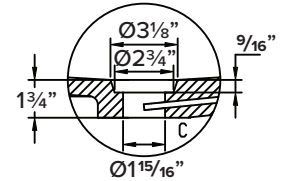

**FEATURES**

- 66-15/16" x 31-1/2" x 22-7/16" drop-in or undermount bathtub.
- Transolid® resin stone is a composite of modified acrylic and natural stone.
- Center drain location. Bottom drain included. Drain cover in resin stone to match tub.
- Built-in overflow.
- 10 Year Limited Residential Warranty
- 3 Year Commercial Warranty

**Specified Model**

Model	SZE6731
Dimensions	66 <sup>15</sup> / <sub>16</sub> "L x 31 <sup>1</sup> / <sub>2</sub> "W x 22 <sup>7</sup> / <sub>16</sub> "H
Drain Outlet	Center
Water Capacity	69.5 gallons
Item Cubic Feet	27.38
Item Weight	209.48 lbs.
Shipping	330.75 lbs.
Material Weight	Resin Stone
Installation	drop-in or undermount
Required	floor or wall mount faucet not supplied

- CSA B45.5/IAPMO Z124

**OPTION**

CZE Solid Surface Cabinet Console for Zen Bathtub

**SPECIFICATIONS**

Side Panel: 67"L x 22½"H

End Panel: 31½" x 22½"H

Solid Surface Tub Cabinet Console. Available in White.