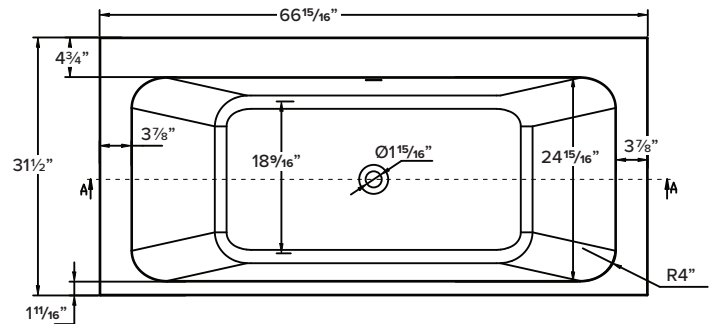

**FEATURES**

- 66-15/16" x 31-1/2" x 22-7/16" drop-in or undermount bathtub.
- Transolid® resin stone is a composite of modified acrylic and natural stone.
- Center drain location. Bottom drain included. Drain cover in resin stone to match tub.
- Built-in overflow.
- 10 Year Limited Residential Warranty
- 3 Year Commercial Warranty

**Specified Model**

Model	SZE6731
Dimensions	66 <sup>15</sup> / <sub>16</sub> "L x 31 <sup>1</sup> / <sub>2</sub> "W x 22 <sup>7</sup> / <sub>16</sub> "H
Drain Outlet	Center
Water Capacity	69.5 gallons
Item Cubic Feet	27.38
Item Weight	209.48 lbs.
Shipping	330.75 lbs.
Material Weight	Resin Stone
Installation	drop-in or undermount
Required	floor or wall mount faucet not supplied

- CSA B45.5/IAPMO Z124

**OPTION**

CZE Solid Surface Cabinet Console for Zen Bathtub

**SPECIFICATIONS**

Side Panel: 67"L x 22½"H

End Panel: 31½" x 22½"H

Solid Surface Tub Cabinet Console. Available in White.