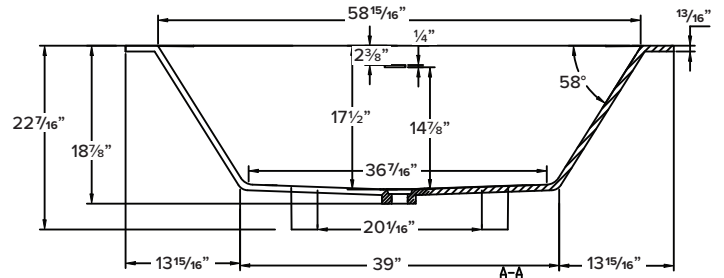

To Be Specified:

COLOR	
01 White	
FINISH	01 White
V Velvet	
DRAIN COVER	
C Chrome	

Compliance Certifications - Meets or Exceeds the Following Specifications:

- •CSA B45.5/IAPMO Z124