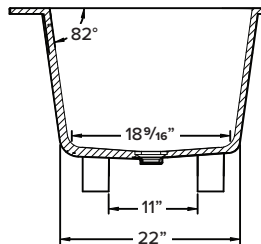

To Be Specified:

COLOR	
01 White	
FINISH	01 White
V Velvet	
DRAIN COVER	
C Chrome	

Compliance Certifications - Meets or Exceeds the Following Specifications:

- •CSA B45.5/IAPMO Z124