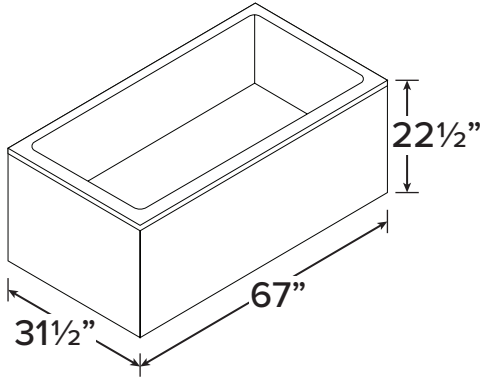

**FEATURES**

- 66-15/16" x 31-1/2" x 22-7/16" drop-in or undermount bathtub.
- Transolid® resin stone is a composite of modified acrylic and natural stone.
- Center drain location. Bottom drain included. Drain cover in resin stone to match tub.
- Built-in overflow.
- 10 Year Limited Residential Warranty
- 3 Year Commercial Warranty

**Specified Model**

Model	SZE6731
Dimensions	66 <sup>15</sup> / <sub>16</sub> "L x 31 <sup>1</sup> / <sub>2</sub> "W x 22 <sup>7</sup> / <sub>16</sub> "H
Drain Outlet	Center
Water Capacity	69.5 gallons
Item Cubic Feet	27.38
Item Weight	209.48 lbs.
Shipping	330.75 lbs.
Material Weight	Resin Stone
Installation	drop-in or undermount
Required	floor or wall mount faucet not supplied

- CSA B45.5/IAPMO Z124

**OPTION**

CZE Solid Surface Cabinet Console for Zen Bathtub

**SPECIFICATIONS**

Side Panel: 67"L x 22½"H

End Panel: 31½" x 22½"H

Solid Surface Tub Cabinet Console. Available in White.

**CZE6731-2** includes *one* side panel and *one* end panel.  
**CZE6731-3** includes *one* side panel and *two* end panels.  
**CZE6731-4** includes *two* side panels and *two* end panels.

**To Be Specified:**