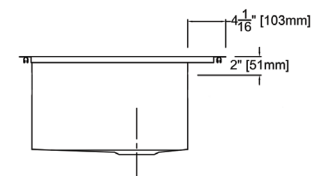

Features

- Micro dual mount installation. Sink can be installed under counter mounted or top mounted where the rim of the sink sits on the counter top. Sink has a thin 2mm edge when installed as top mount.
- 32" (813) x 22" (559) x 10³/₈" (264) kitchen sink.
- Super single compartment that is the size of a double bowl sink.
- Handcrafted from 16 gauge 304 stainless steel. Channel grooves in sink bottom direct water to drain. Premium brushed finish.
- Includes a stainless steel bottom sink grid and stainless covered flip-top sink strainer.
- 3/8" (10mm) radius corners.
- 5mm sound deadening pads.
- Fits 36" (914) minimum base cabinet width.

Model	DTSS322210
Overall Dimensions	L32" x W22" x D10" 813 x 559 x 254
Bowl Dimensions	L29 ³ / ₄ " x W16 ³ / ₁₆ " x D10" 755.7 x 411 x 254
Drain hole:	3 ⁵ / ₈ " (92mm)
Shipping Weight	42 lbs.
Material	16 gauge 304 stainless steel
Installation	top or under counter mounted
Required	template, included