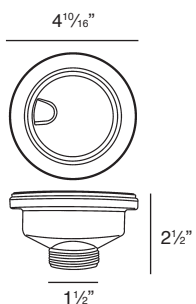

2210R Covered Flip Top Sink Strainer.

Water drains easily when cover is in place. Cover flips up with easy touch. Polypropylene housing. Fits standard 3 1/2" opening.

Optional 2310 Remote Covered Flip Top Sink Strainer is available.

Optional 4010 Covered Flip Top Disposer Strainer is available.

See Accessories to order.