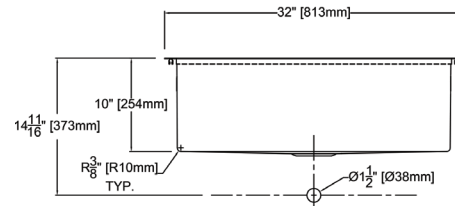

Features

- Micro dual mount installation. Sink can be installed under counter mounted or top mounted where the rim of the sink sits on the counter top. Sink has a thin 2mm edge when installed as top mount.
- 32" (813) x 22" (559) x 10³/₈" (264) kitchen sink.
- Super single compartment that is the size of a double bowl sink.
- Handcrafted from 16 gauge 304 stainless steel. Channel grooves in sink bottom direct water to drain. Premium brushed finish.
- Includes a stainless steel bottom sink grid and stainless covered flip-top sink strainer.
- 3/8" (10mm) radius corners.
- 5mm sound deadening pads.
- Fits 36" (914) minimum base cabinet width.

Model	DTSS322210
Overall Dimensions	L32" x W22" x D10" 813 x 559 x 254
Bowl Dimensions	L29 ³ / ₄ " x W16 ³ / ₁₆ " x D10" 755.7 x 411 x 254
Drain hole:	3 ⁵ / ₈ " (92mm)
Shipping Weight	42 lbs.
Material	16 gauge 304 stainless steel
Installation	top or under counter mounted
Required	template, included