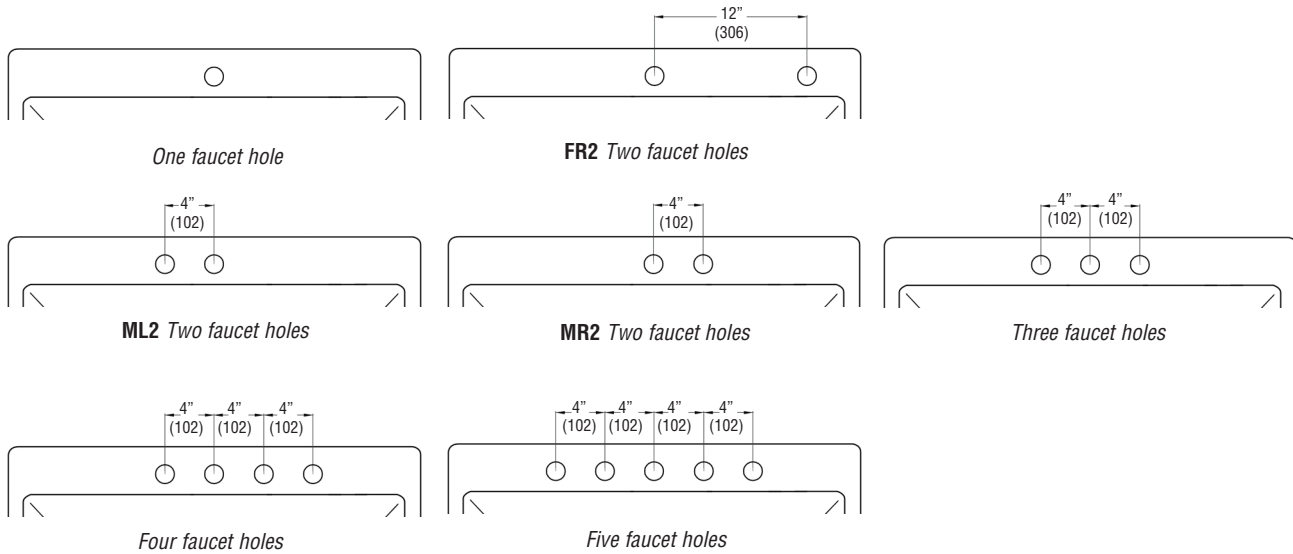

Model	DTSS322210
Overall Dimensions	L32" x W22" x D10" 813 x 559 x 254
Bowl Dimensions	L29 ³ / ₄ " x W16 ³ / ₁₆ " x D10" 755.7 x 411 x 254
Drain hole:	3 ⁵ / ₈ " (92mm)
Shipping Weight	42 lbs.
Material	16 gauge 304 stainless steel
Installation	top or under counter mounted
Required	template, included

To Be Specified:

see back for configurations available for this sink

	Faucet Hole Drillings
<input type="checkbox"/>	1 Hole
<input type="checkbox"/>	2 Holes - FR2
<input type="checkbox"/>	2 Holes - ML2
<input type="checkbox"/>	2 Holes - MR2
<input type="checkbox"/>	3 Holes
<input type="checkbox"/>	4 Holes
<input type="checkbox"/>	5 Holes

Codes/Standards

ASME A112.19.3/CSA B45.4

Notes

Install this product according to the installation instructions.

Faucet Hole Configurations available for this sink model

Components

Product includes:

TSG32191 Bottom Sink Grid

2210R Covered Flip Top Sink Strainer.

Water drains easily when cover is in place. Cover flips up with easy touch. Polypropylene housing. Fits standard 3 1/2" opening.

Optional 2310 Remote Covered Flip Top Sink Strainer is available.