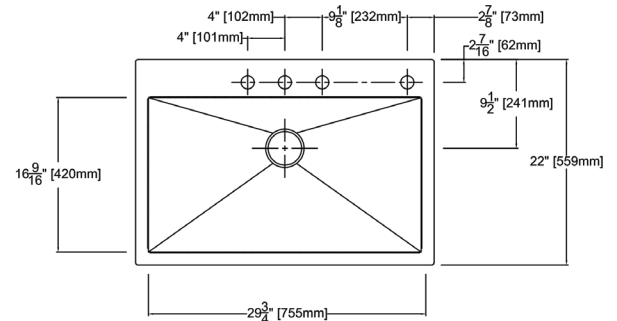

Features

- Micro dual mount installation. Sink can be installed under counter mounted or top mounted where the rim of the sink sits on the counter top. Sink has a thin 2mm edge when installed as top mount.
- 32" (813) x 22" (559) x 10³/₈" (264) kitchen sink.
- Super single compartment that is the size of a double bowl sink.
- Handcrafted from 16 gauge 304 stainless steel. Channel grooves in sink bottom direct water to drain. Premium brushed finish.
- Includes a stainless steel bottom sink grid and stainless covered flip-top sink strainer.
- 3/8" (10mm) radius corners.
- 5mm sound deadening pads.
- Fits 36" (914) minimum base cabinet width.

Components

- Product includes:
 TSG32191 Bottom Sink Grid
 2210R Covered Sink Strainer
 Cutout Template
 Installation Hardware
 Installation Instructions

Warranty

- Lifetime Limited Warranty

Specified Model

Model	DTSS322210
Overall Dimensions	L32" x W22" x D10" 813 x 559 x 254
Bowl Dimensions	L29 ³ / ₄ " x W16 ³ / ₁₆ " x D10" 755.7 x 411 x 254
Drain hole:	3 ⁵ / ₈ " (92mm)
Shipping Weight	42 lbs.
Material	16 gauge 304 stainless steel
Installation	top or under counter mounted
Required	template, included