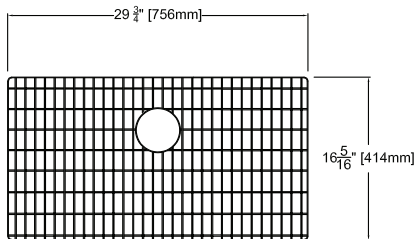

Faucet Hole Configurations available for this sink model

Components

Product includes:

TSG32191 Bottom Sink Grid

2210R Covered Flip Top Sink Strainer.

Water drains easily when cover is in place. Cover flips up with easy touch. Polypropylene housing. Fits standard 3 1/2" opening.

Optional 2310 Remote Covered Flip Top Sink Strainer is available.

Optional 4010 Covered Flip Top Disposer Strainer is available.

See Accessories to order.