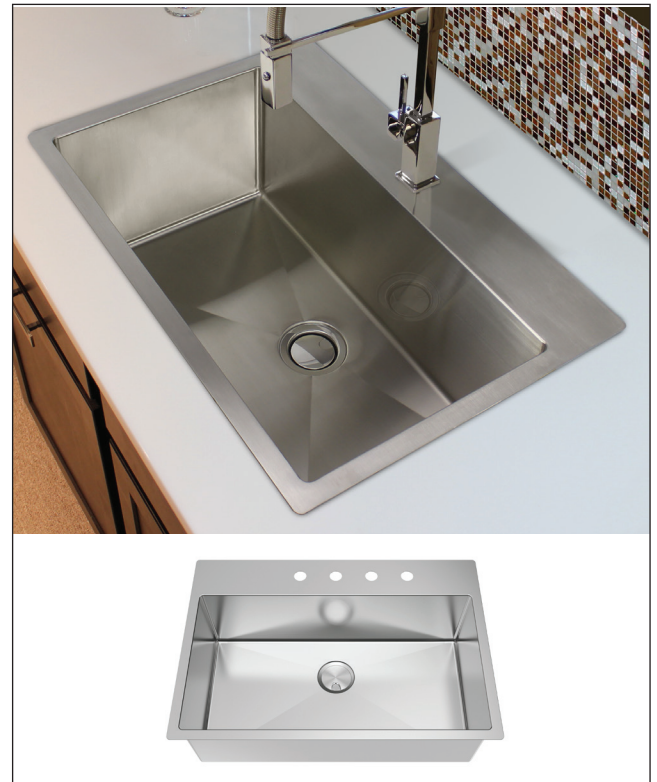

Features

- Micro dual mount installation. Sink can be installed under counter mounted or top mounted where the rim of the sink sits on the counter top. Sink has a thin 2mm edge when installed as top mount.
- 32" (813) x 22" (559) x 10³/₈" (264) kitchen sink.
- Super single compartment that is the size of a double bowl sink.
- Handcrafted from 16 gauge 304 stainless steel. Channel grooves in sink bottom direct water to drain. Premium brushed finish.
- Includes a stainless steel bottom sink grid and stainless covered flip-top sink strainer.
- 3/8" (10mm) radius corners.
- 5mm sound deadening pads.
- Fits 36" (914) minimum base cabinet width.

Components

- Product includes:
 TSG32191 Bottom Sink Grid
 2210R Covered Sink Strainer
 Cutout Template
 Installation Hardware
 Installation Instructions

Warranty

- Lifetime Limited Warranty

Specified Model

Model	DTSS322210
Overall Dimensions	L32" x W22" x D10" 813 x 559 x 254
Bowl Dimensions	L29 ³ / ₄ " x W16 ³ / ₁₆ " x D10" 755.7 x 411 x 254
Drain hole:	3 ⁵ / ₈ " (92mm)
Shipping Weight	42 lbs.
Material	16 gauge 304 stainless steel
Installation	top or under counter mounted
Required	template, included

2210R Covered Flip Top Sink Strainer.

Water drains easily when cover is in place. Cover flips up with easy touch. Polypropylene housing. Fits standard 3 1/2" opening.

Optional 2310 Remote Covered Flip Top Sink Strainer is available.